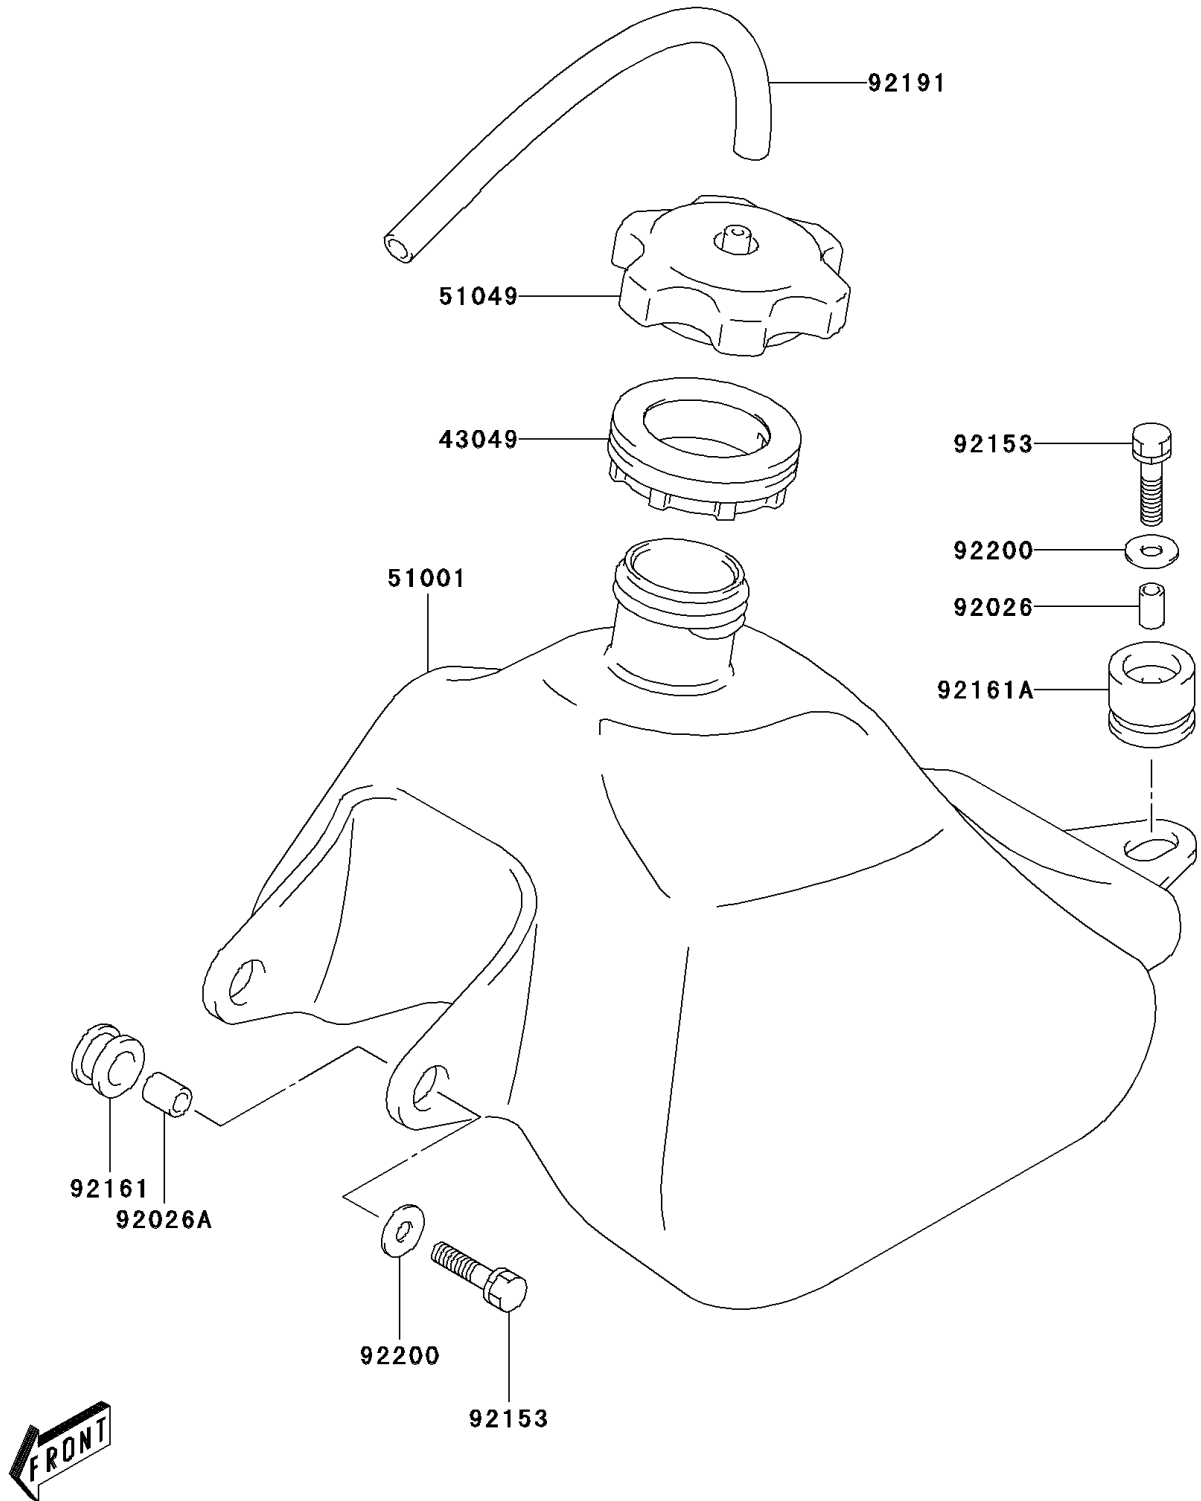

2006 KFX50 PARTS DIAGRAM

Fuel Tank

F2410

2006 KFX50 PARTS LIST

Fuel Tank

ITEM NAME	PART NUMBER	QUANTITY
PACKING,FUEL TANK INLET (Ref # 43049)	43049-S006	1
TANK-COMP-FUEL (Ref # 51001)	51001-S005	1
CAP-TANK (Ref # 51049)	51049-S005	1
SPACER,6.5X9X12.5 (Ref # 92026)	92026-S017	1
SPACER,FUEL TANK (Ref # 92026A)	92026-S058	2
BOLT,FUEL TANK (Ref # 92153)	92153-S195	3
DAMPER,FUEL TANK (Ref # 92161)	92161-S067	2
DAMPER,FUEL TANK (Ref # 92161A)	92161-S068	1
TUBE,FUEL TANK BREATHER (Ref # 92191)	92191-S028	1
WASHER,6.5X18X1 (Ref # 92200)	92200-S004	3