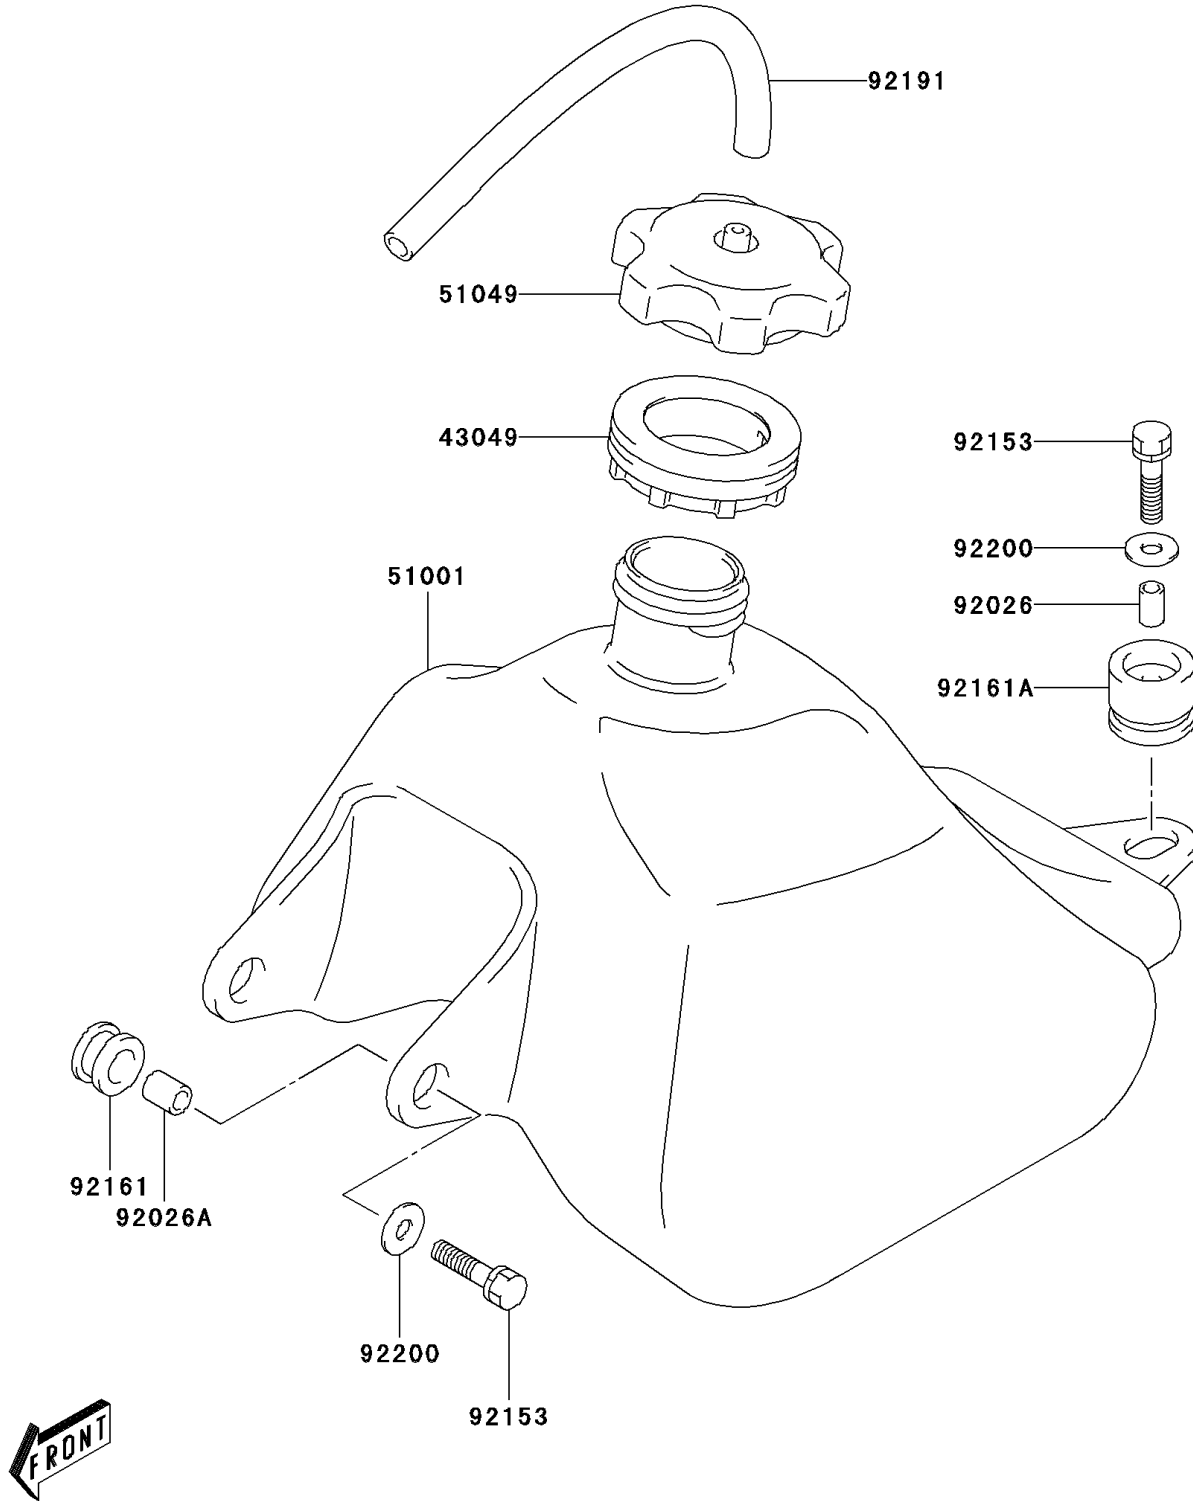

# 2006 KFX50 PARTS DIAGRAM

Fuel Tank

F2410

## 2006 KFX50 PARTS LIST

### Fuel Tank

ITEM NAME	PART NUMBER	QUANTITY
PACKING,FUEL TANK INLET (Ref # 43049)	43049-S006	1
TANK-COMP-FUEL (Ref # 51001)	51001-S005	1
CAP-TANK (Ref # 51049)	51049-S005	1
SPACER,6.5X9X12.5 (Ref # 92026)	92026-S017	1
SPACER,FUEL TANK (Ref # 92026A)	92026-S058	2
BOLT,FUEL TANK (Ref # 92153)	92153-S195	3
DAMPER,FUEL TANK (Ref # 92161)	92161-S067	2
DAMPER,FUEL TANK (Ref # 92161A)	92161-S068	1
TUBE,FUEL TANK BREATHER (Ref # 92191)	92191-S028	1
WASHER,6.5X18X1 (Ref # 92200)	92200-S004	3