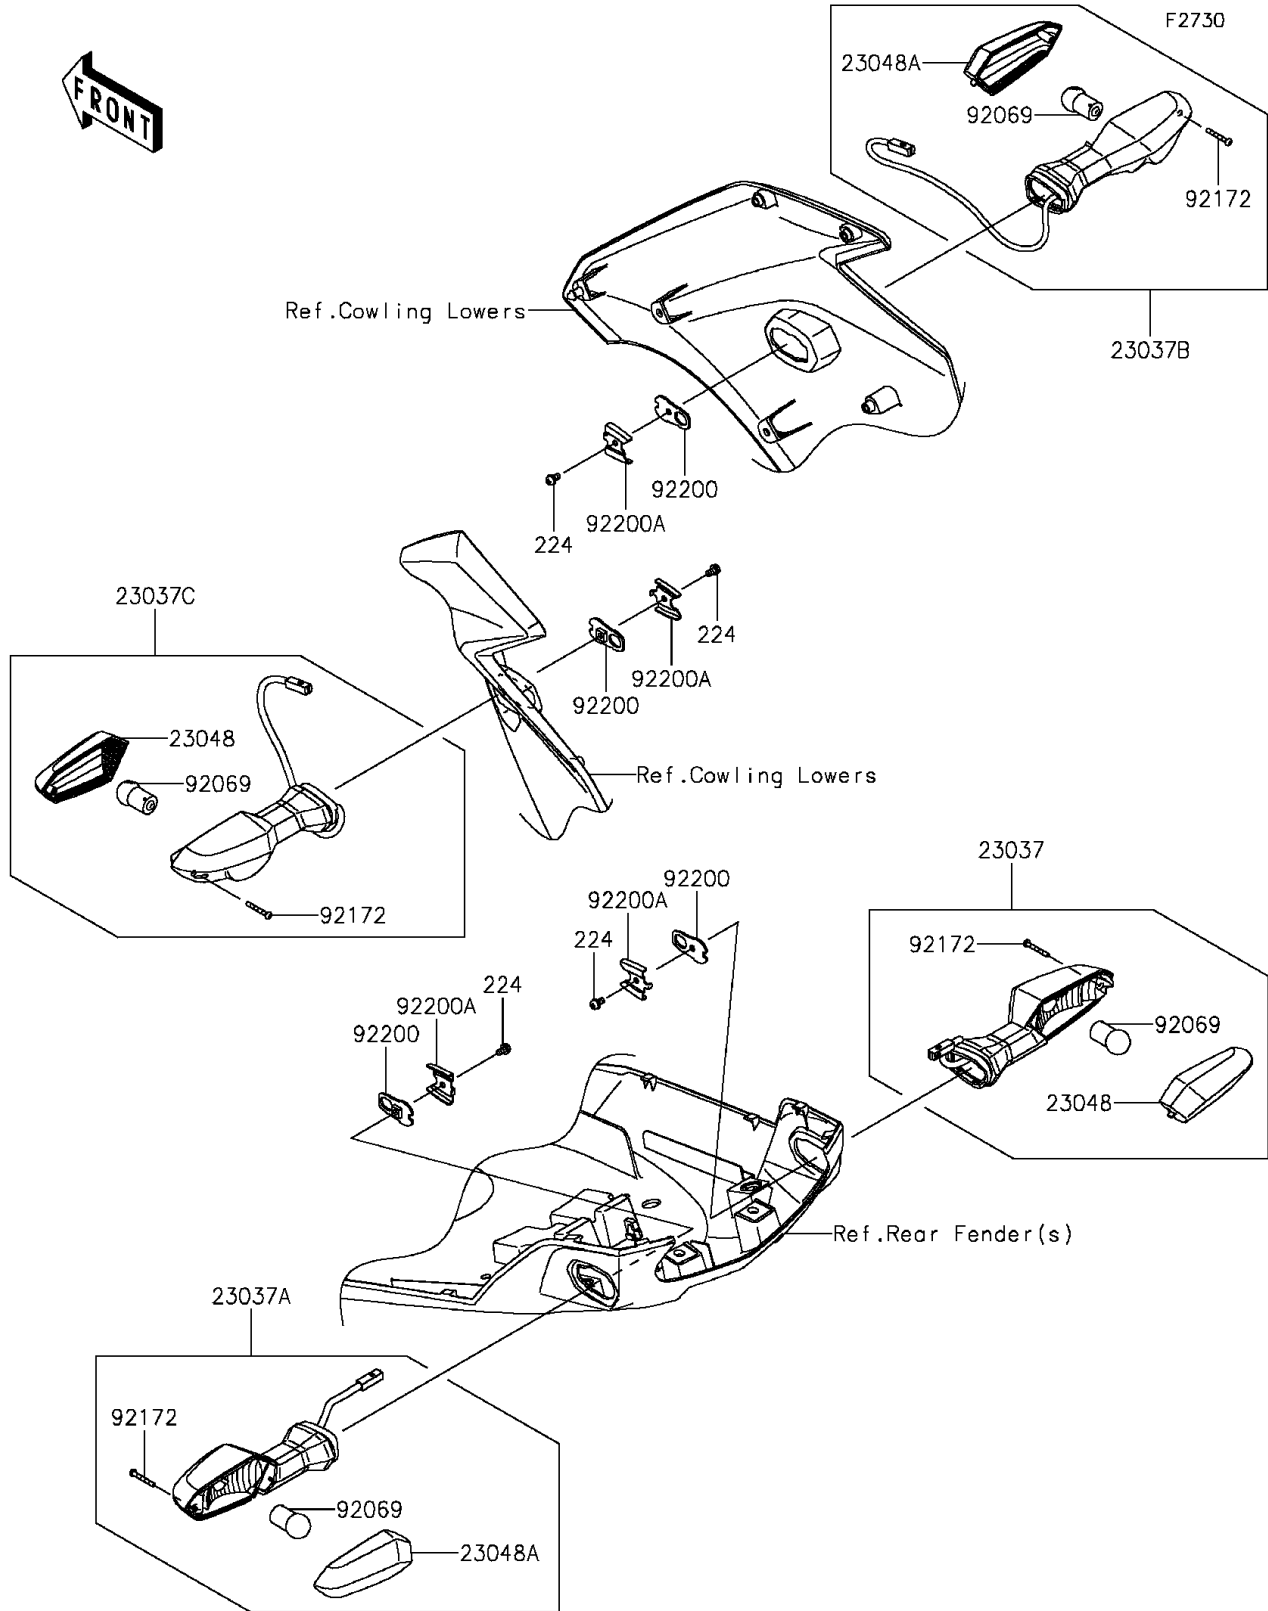

2016 VERSYS® 1000 LT PARTS DIAGRAM

Turn Signals

2016 VERSYS® 1000 LT PARTS LIST

Turn Signals

| ITEM NAME | PART NUMBER | QUANTITY |
|---|-------------|----------|
| SCREW-PAN-WP-CROS,4X8 (Ref # 224) | 224AB0408 | 4 |
| LAMP-ASSY-SIGNAL,RR,RH (Ref # 23037) | 23037-0293 | 1 |
| LAMP-ASSY-SIGNAL,RR,LH (Ref # 23037A) | 23037-0294 | 1 |
| LAMP-ASSY-SIGNAL,FR,RH (Ref # 23037B) | 23037-0297 | 1 |
| LAMP-ASSY-SIGNAL,FR,LH (Ref # 23037C) | 23037-0298 | 1 |
| LENS-SIGNAL LAMP,FR,LH & RR,RH (Ref # 23048) | 23048-0025 | 2 |
| LENS-SIGNAL LAMP,FR,RH & RR,LH (Ref # 23048A) | 23048-0026 | 2 |
| BULB,12V 10W (Ref # 92069) | 92069-0076 | 4 |
| SCREW,2.9X22 (Ref # 92172) | 92172-0395 | 4 |
| WASHER,NUT 4MM (Ref # 92200) | 92200-0854 | 4 |
| WASHER (Ref # 92200A) | 92200-0855 | 4 |