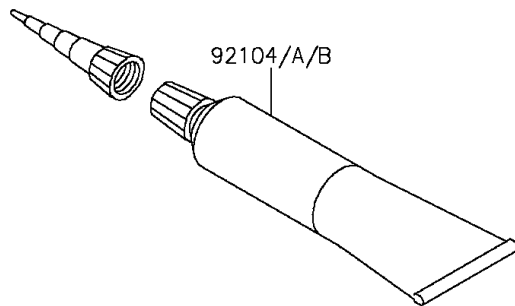

# 2015 VERSYS® 1000 ABS PARTS DIAGRAM

Owner's Tools

56007

F2810

### Owner's Tools

ITEM NAME	PART NUMBER	QUANTITY
TOOL-KIT (Ref # 56007)	56007-0116	1
BAG,TOOL (Ref # 56008)	56008-1075	1
GASKET-LIQUID,TB1211F,CLEAR (Ref # 92104)	92104-0004	1
GASKET-LIQUID,TB1216B,BLACK (Ref # 92104A)	92104-1064	1
GASKET-LIQUID,TB1207B,BLACK (Ref # 92104B)	92104-2068	1
GRIP-SCREW DRIVER (Ref # 92106)	92106-1001	1
TOOL-DRIVER,#2PHILLIPS&SLOT (Ref # 92107)	92107-1051	1
TOOL-WRENCH,OPEN END,12X14 (Ref # 92110)	92110-0019	1
TOOL-WRENCH,BOX END,27MM (Ref # 92110A)	92110-1147	1
TOOL-WRENCH,OPEN END,10X12 (Ref # 92110B)	92110-1152	1
TOOL-WRENCH,ALLEN,4MM (Ref # 92110C)	92110-3703	1
TOOL-BAR,BOX END WRENCH (Ref # 92111)	92111-1051	1
TOOL-PLIERS (Ref # 92112)	92112-1001	1