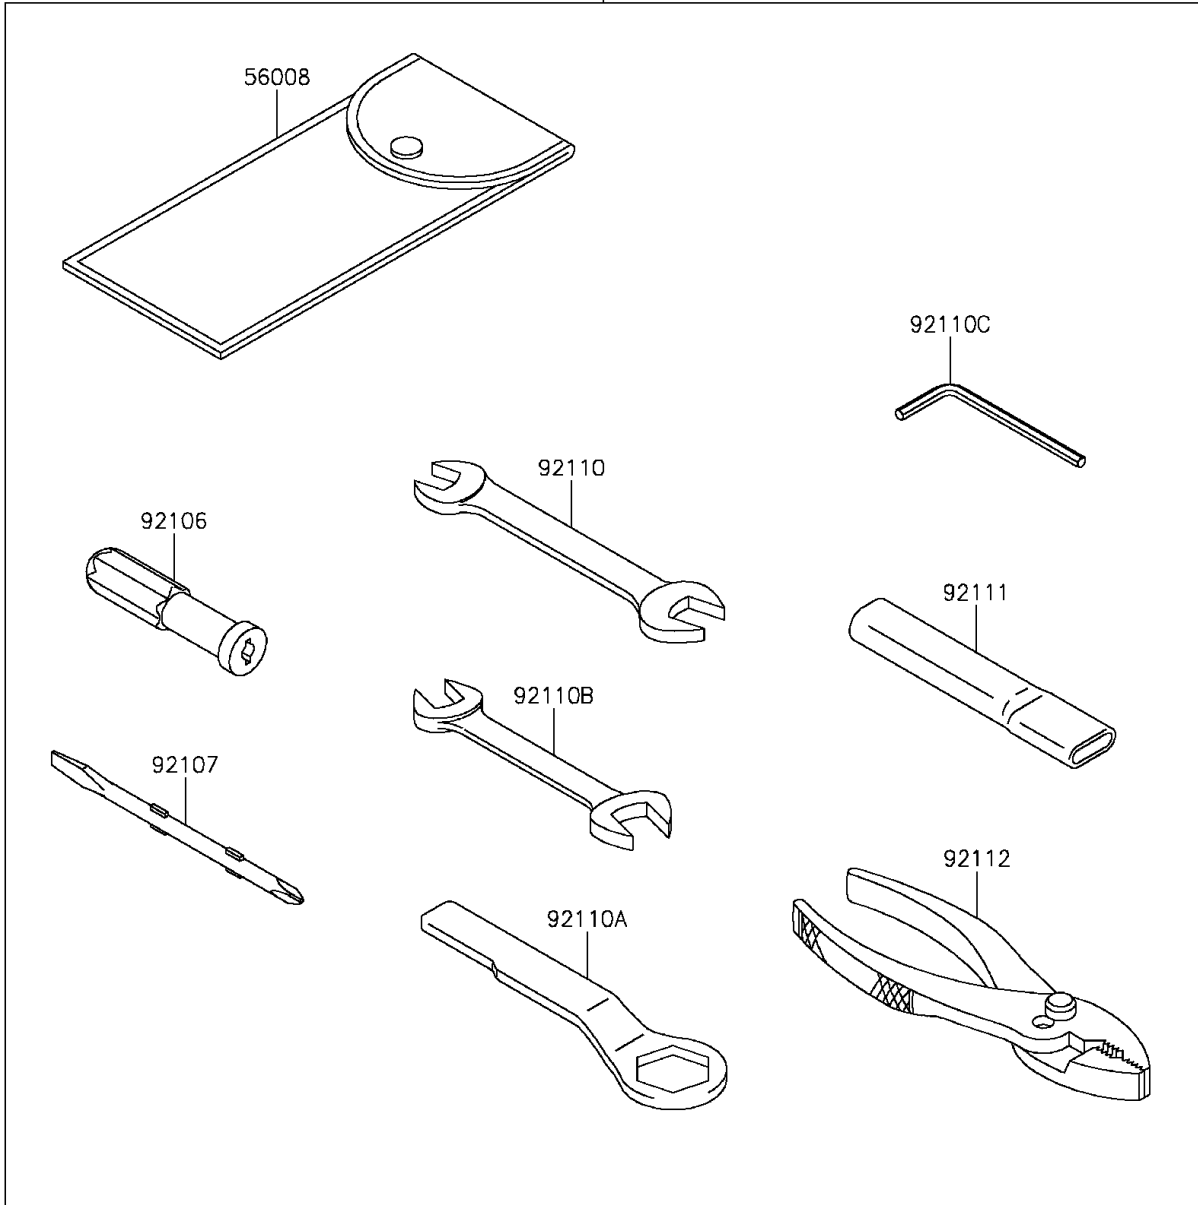

# 2015 VERSYS® 1000 ABS PARTS DIAGRAM

Owner's Tools

56007

F2810

## 2015 VERSYS® 1000 ABS PARTS LIST

### Owner's Tools

ITEM NAME	PART NUMBER	QUANTITY
TOOL-KIT (Ref # 56007)	56007-0116	1
BAG,TOOL (Ref # 56008)	56008-1075	1
GASKET-LIQUID,TB1211F,CLEAR (Ref # 92104)	92104-0004	1
GASKET-LIQUID,TB1216B,BLACK (Ref # 92104A)	92104-1064	1
GASKET-LIQUID,TB1207B,BLACK (Ref # 92104B)	92104-2068	1
GRIP-SCREW DRIVER (Ref # 92106)	92106-1001	1
TOOL-DRIVER,#2PHILLIPS&SLOT (Ref # 92107)	92107-1051	1
TOOL-WRENCH,OPEN END,12X14 (Ref # 92110)	92110-0019	1
TOOL-WRENCH,BOX END,27MM (Ref # 92110A)	92110-1147	1
TOOL-WRENCH,OPEN END,10X12 (Ref # 92110B)	92110-1152	1
TOOL-WRENCH,ALLEN,4MM (Ref # 92110C)	92110-3703	1
TOOL-BAR,BOX END WRENCH (Ref # 92111)	92111-1051	1
TOOL-PLIERS (Ref # 92112)	92112-1001	1