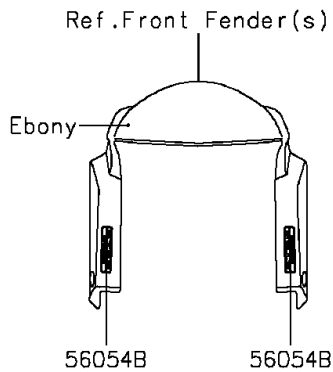

# 2015 VERSYS® 1000 ABS PARTS DIAGRAM

Decals(Black)(BFF)(CA,US)

F2861A

## 2015 VERSYS® 1000 ABS PARTS LIST

Decals(Black)(BFF)(CA,US)

ITEM NAME	PART NUMBER	QUANTITY
MARK,FRAME PAD,LH (Ref # 56054)	56054-1116	1
MARK,FRAME PAD,RH (Ref # 56054A)	56054-1117	1
MARK,FR FENDER,KTRC ABS (Ref # 56054B)	56054-1382	2
MARK,STEP STAY,LH,RR (Ref # 56054C)	56054-1548	1
MARK,STEP STAY,LH,FR (Ref # 56054D)	56054-1549	1
MARK,SIDE COWL.,VERSYS (Ref # 56054E)	56054-1704	2
MARK,SHROUD,1000 (Ref # 56054F)	56054-1705	2
MARK,WINDSHIELD,KAWASAKI (Ref # 56054G)	56054-1709	1
MARK,STEP STAY,LH,SIDE (Ref # 56054H)	56054-1710	1
MARK,STEP STAY,RH,RR (Ref # 56054I)	56054-1711	1
MARK,STEP STAY,RH,FR (Ref # 56054J)	56054-1712	1
MARK,STEP STAY,RH,SIDE (Ref # 56054K)	56054-1713	1
MARK,SIDE COWL.,KAWASAKI (Ref # 56054L)	56054-1748	2