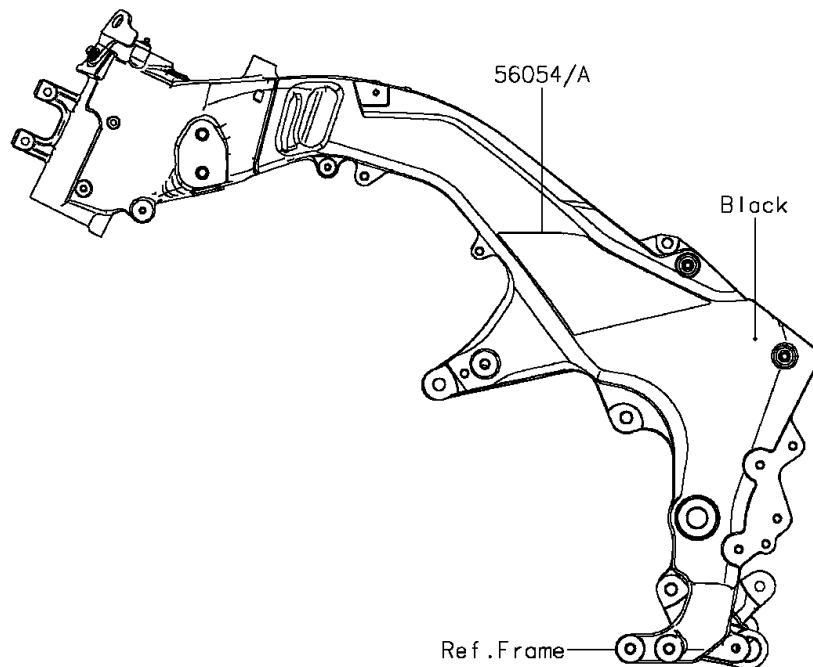

# 2015 VERSYS® 1000 ABS PARTS DIAGRAM

Decals(Black)(BFF)(CA,US)

F2861A

## 2015 VERSYS® 1000 ABS PARTS LIST

Decals(Black)(BFF)(CA,US)

ITEM NAME	PART NUMBER	QUANTITY
MARK,FRAME PAD,LH (Ref # 56054)	56054-1116	1
MARK,FRAME PAD,RH (Ref # 56054A)	56054-1117	1
MARK,FR FENDER,KTRC ABS (Ref # 56054B)	56054-1382	2
MARK,STEP STAY,LH,RR (Ref # 56054C)	56054-1548	1
MARK,STEP STAY,LH,FR (Ref # 56054D)	56054-1549	1
MARK,SIDE COWL.,VERSYS (Ref # 56054E)	56054-1704	2
MARK,SHROUD,1000 (Ref # 56054F)	56054-1705	2
MARK,WINDSHIELD,KAWASAKI (Ref # 56054G)	56054-1709	1
MARK,STEP STAY,LH,SIDE (Ref # 56054H)	56054-1710	1
MARK,STEP STAY,RH,RR (Ref # 56054I)	56054-1711	1
MARK,STEP STAY,RH,FR (Ref # 56054J)	56054-1712	1
MARK,STEP STAY,RH,SIDE (Ref # 56054K)	56054-1713	1
MARK,SIDE COWL.,KAWASAKI (Ref # 56054L)	56054-1748	2