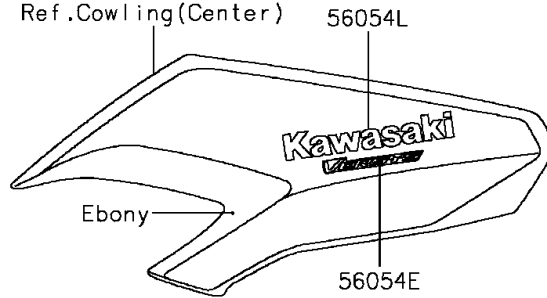

# 2015 VERSYS® 1000 ABS PARTS DIAGRAM

Decals(Black)(BFF)(CA,US)

F2861A

## 2015 VERSYS® 1000 ABS PARTS LIST

Decals(Black)(BFF)(CA,US)

ITEM NAME	PART NUMBER	QUANTITY
MARK,FRAME PAD,LH (Ref # 56054)	56054-1116	1
MARK,FRAME PAD,RH (Ref # 56054A)	56054-1117	1
MARK,FR FENDER,KTRC ABS (Ref # 56054B)	56054-1382	2
MARK,STEP STAY,LH,RR (Ref # 56054C)	56054-1548	1
MARK,STEP STAY,LH,FR (Ref # 56054D)	56054-1549	1
MARK,SIDE COWL.,VERSYS (Ref # 56054E)	56054-1704	2
MARK,SHROUD,1000 (Ref # 56054F)	56054-1705	2
MARK,WINDSHIELD,KAWASAKI (Ref # 56054G)	56054-1709	1
MARK,STEP STAY,LH,SIDE (Ref # 56054H)	56054-1710	1
MARK,STEP STAY,RH,RR (Ref # 56054I)	56054-1711	1
MARK,STEP STAY,RH,FR (Ref # 56054J)	56054-1712	1
MARK,STEP STAY,RH,SIDE (Ref # 56054K)	56054-1713	1
MARK,SIDE COWL.,KAWASAKI (Ref # 56054L)	56054-1748	2