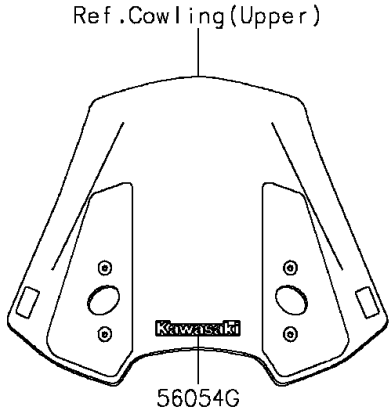

# 2015 VERSYS® 1000 ABS PARTS DIAGRAM

Decals(Black)(BFF)(CA,US)

F2861A

## 2015 VERSYS® 1000 ABS PARTS LIST

Decals(Black)(BFF)(CA,US)

ITEM NAME	PART NUMBER	QUANTITY
MARK,FRAME PAD,LH (Ref # 56054)	56054-1116	1
MARK,FRAME PAD,RH (Ref # 56054A)	56054-1117	1
MARK,FR FENDER,KTRC ABS (Ref # 56054B)	56054-1382	2
MARK,STEP STAY,LH,RR (Ref # 56054C)	56054-1548	1
MARK,STEP STAY,LH,FR (Ref # 56054D)	56054-1549	1
MARK,SIDE COWL.,VERSYS (Ref # 56054E)	56054-1704	2
MARK,SHROUD,1000 (Ref # 56054F)	56054-1705	2
MARK,WINDSHIELD,KAWASAKI (Ref # 56054G)	56054-1709	1
MARK,STEP STAY,LH,SIDE (Ref # 56054H)	56054-1710	1
MARK,STEP STAY,RH,RR (Ref # 56054I)	56054-1711	1
MARK,STEP STAY,RH,FR (Ref # 56054J)	56054-1712	1
MARK,STEP STAY,RH,SIDE (Ref # 56054K)	56054-1713	1
MARK,SIDE COWL.,KAWASAKI (Ref # 56054L)	56054-1748	2