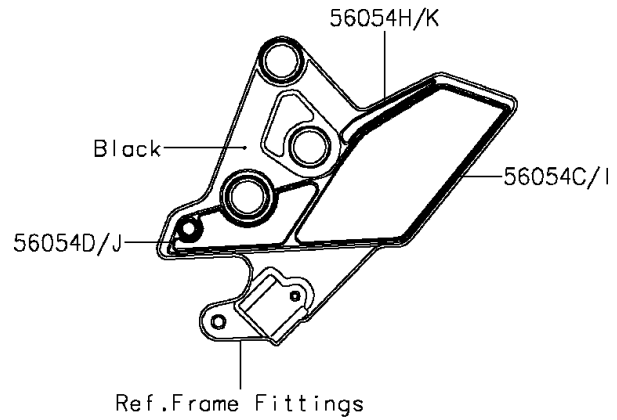

# 2015 VERSYS® 1000 ABS PARTS DIAGRAM

Decals(Black)(BFF)(CA,US)

F2861A

## 2015 VERSYS® 1000 ABS PARTS LIST

Decals(Black)(BFF)(CA,US)

ITEM NAME	PART NUMBER	QUANTITY
MARK,FRAME PAD,LH (Ref # 56054)	56054-1116	1
MARK,FRAME PAD,RH (Ref # 56054A)	56054-1117	1
MARK,FR FENDER,KTRC ABS (Ref # 56054B)	56054-1382	2
MARK,STEP STAY,LH,RR (Ref # 56054C)	56054-1548	1
MARK,STEP STAY,LH,FR (Ref # 56054D)	56054-1549	1
MARK,SIDE COWL.,VERSYS (Ref # 56054E)	56054-1704	2
MARK,SHROUD,1000 (Ref # 56054F)	56054-1705	2
MARK,WINDSHIELD,KAWASAKI (Ref # 56054G)	56054-1709	1
MARK,STEP STAY,LH,SIDE (Ref # 56054H)	56054-1710	1
MARK,STEP STAY,RH,RR (Ref # 56054I)	56054-1711	1
MARK,STEP STAY,RH,FR (Ref # 56054J)	56054-1712	1
MARK,STEP STAY,RH,SIDE (Ref # 56054K)	56054-1713	1
MARK,SIDE COWL.,KAWASAKI (Ref # 56054L)	56054-1748	2