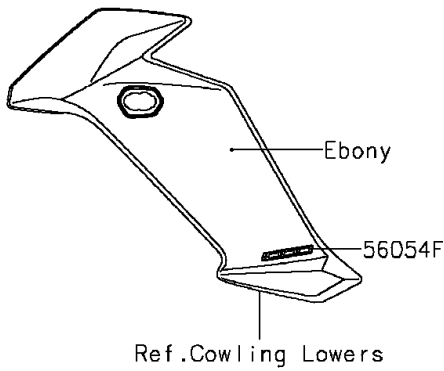

# 2015 VERSYS® 1000 ABS PARTS DIAGRAM

Decals(Black)(BFF)(CA,US)

F2861A

## 2015 VERSYS® 1000 ABS PARTS LIST

Decals(Black)(BFF)(CA,US)

ITEM NAME	PART NUMBER	QUANTITY
MARK,FRAME PAD,LH (Ref # 56054)	56054-1116	1
MARK,FRAME PAD,RH (Ref # 56054A)	56054-1117	1
MARK,FR FENDER,KTRC ABS (Ref # 56054B)	56054-1382	2
MARK,STEP STAY,LH,RR (Ref # 56054C)	56054-1548	1
MARK,STEP STAY,LH,FR (Ref # 56054D)	56054-1549	1
MARK,SIDE COWL.,VERSYS (Ref # 56054E)	56054-1704	2
MARK,SHROUD,1000 (Ref # 56054F)	56054-1705	2
MARK,WINDSHIELD,KAWASAKI (Ref # 56054G)	56054-1709	1
MARK,STEP STAY,LH,SIDE (Ref # 56054H)	56054-1710	1
MARK,STEP STAY,RH,RR (Ref # 56054I)	56054-1711	1
MARK,STEP STAY,RH,FR (Ref # 56054J)	56054-1712	1
MARK,STEP STAY,RH,SIDE (Ref # 56054K)	56054-1713	1
MARK,SIDE COWL.,KAWASAKI (Ref # 56054L)	56054-1748	2