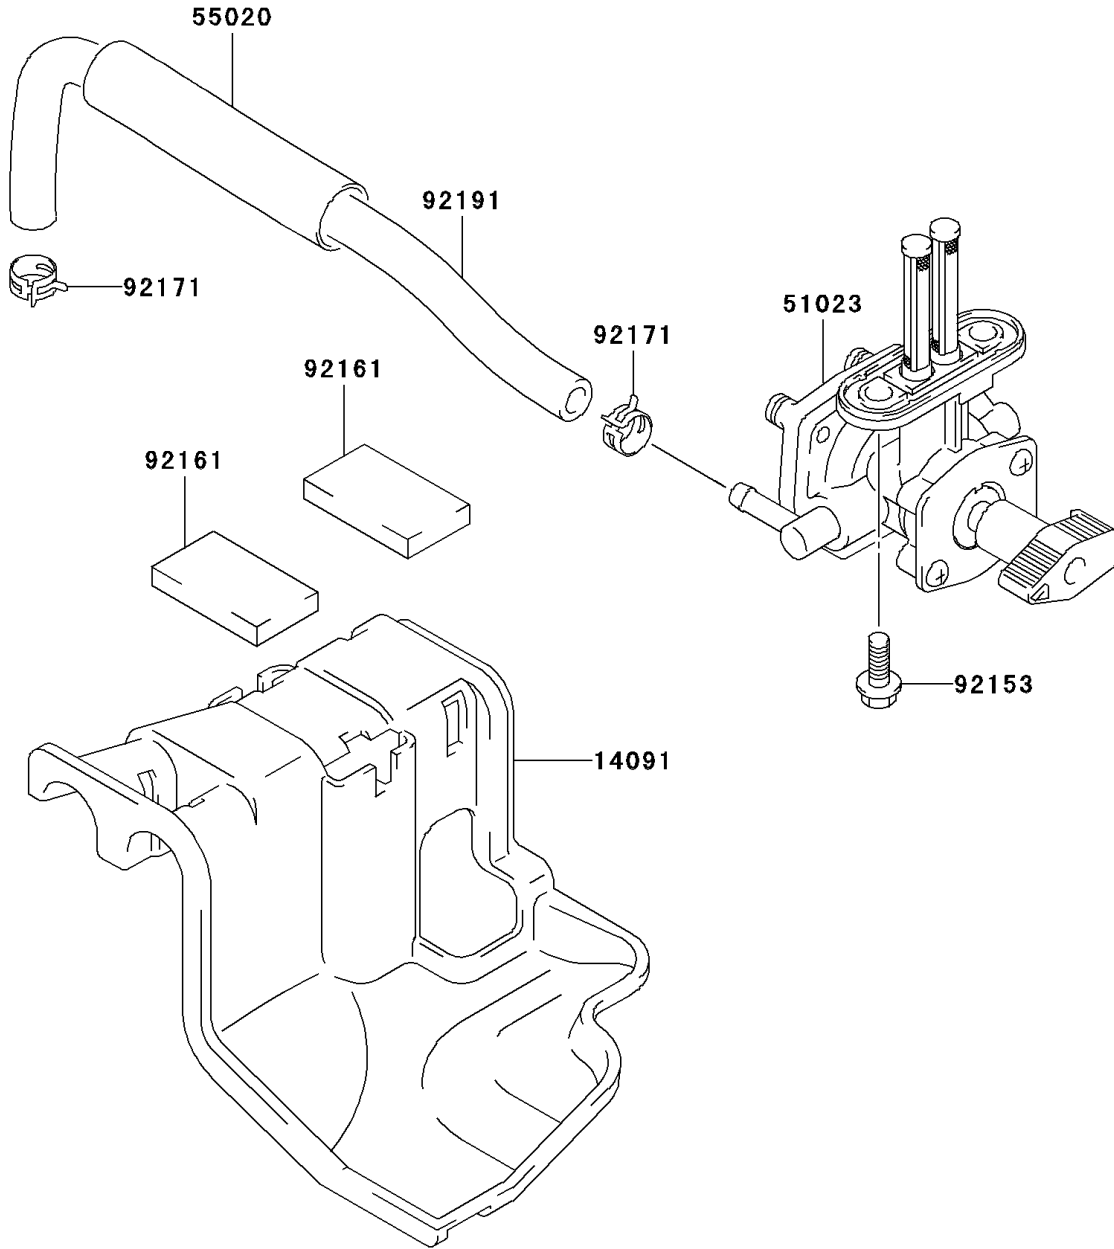

# 2006 KFX50 PARTS DIAGRAM

Fuel Filter

F2411

## 2006 KFX50 PARTS LIST

### Fuel Filter

ITEM NAME	PART NUMBER	QUANTITY
COVER (Ref # 14091)	14091-S066	1
TAP-ASSY (Ref # 51023)	51023-S004	1
GUARD,FUEL HOSE (Ref # 55020)	55020-S008	1
BOLT (Ref # 92153)	92153-S001	2
DAMPER (Ref # 92161)	92161-S020	2
CLAMP,FUEL HOSE (Ref # 92171)	92171-S003	2
TUBE,FUEL (Ref # 92191)	92191-S042	1