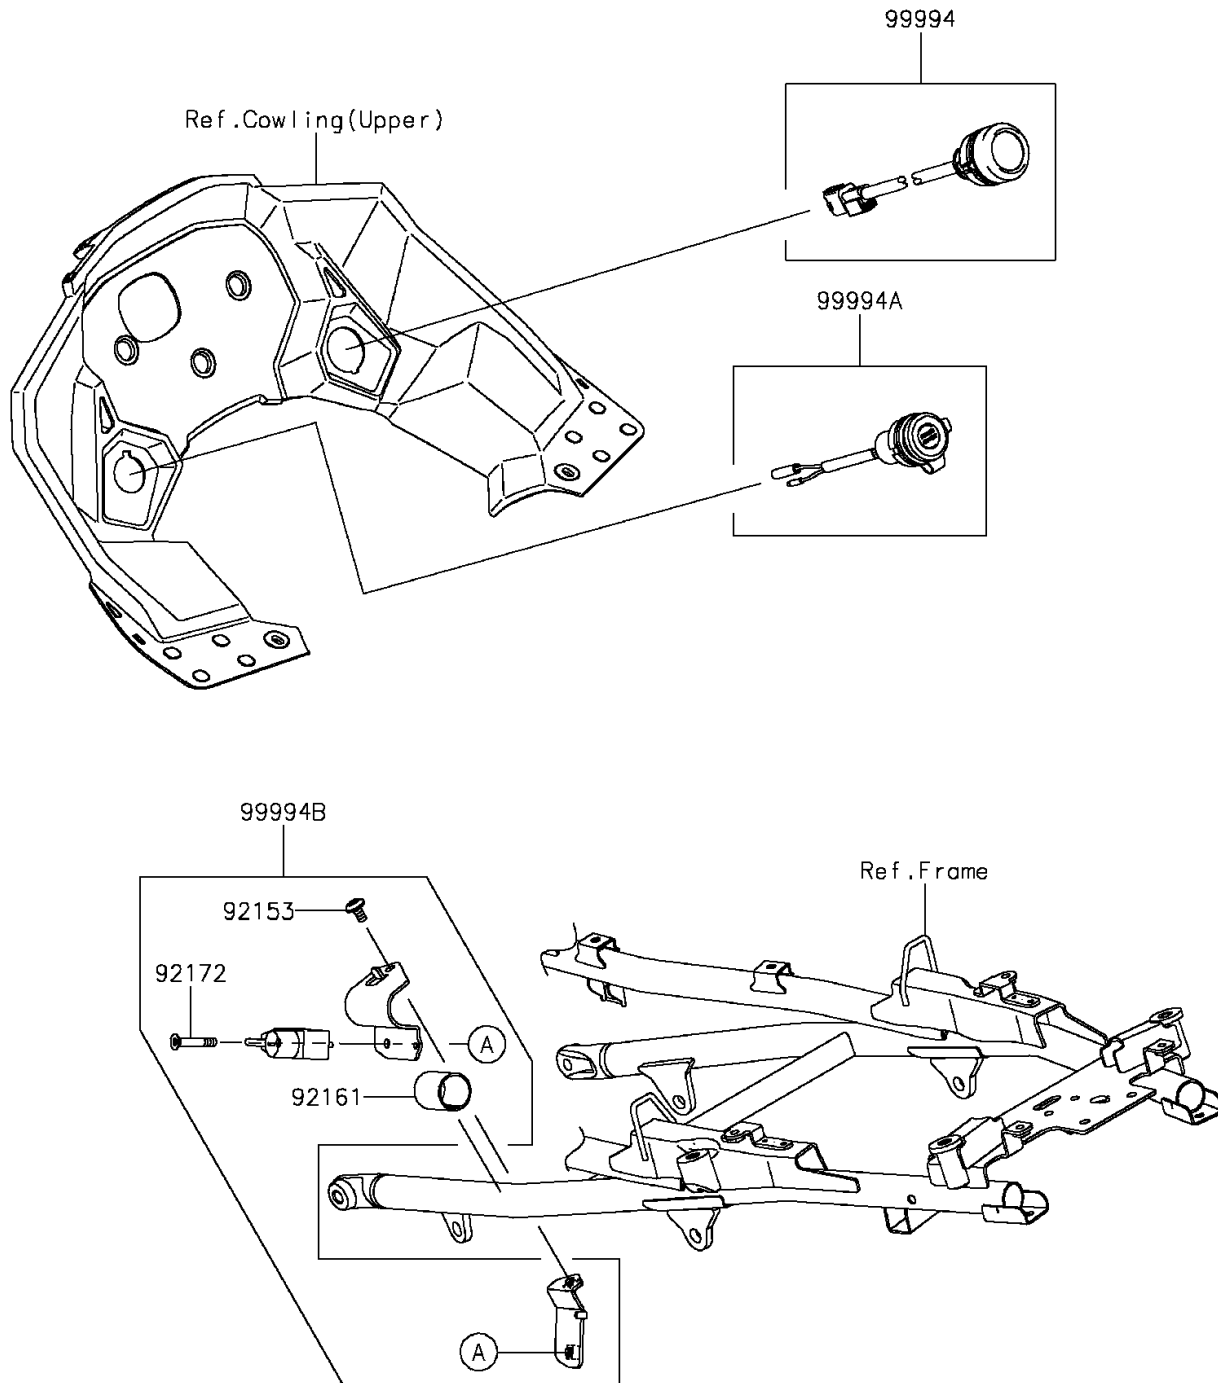

# 2015 VERSYS® 1000 ABS PARTS DIAGRAM

Accessory(Helmet Lock etc.)

F2910D

## 2015 VERSYS® 1000 ABS PARTS LIST

Accessory(Helmet Lock etc.)

ITEM NAME	PART NUMBER	QUANTITY
BOLT,SOCKET,6X12 (Ref # 92153)	92153-1948	1
DAMPER,36X77X1.5 (Ref # 92161)	92161-1721	1
SCREW,HEXLOBE,6X35 (Ref # 92172)	92172-0835	1
KIT-ACCESSORY,GEAR POS. IND. (Ref # 99994)	99994-0467	1
KIT-ACCESSORY,DC OUTPUT (Ref # 99994A)	99994-0485	1
KIT-ACCESSORY,HELMET LOCK (Ref # 99994B)	99994-0491	1