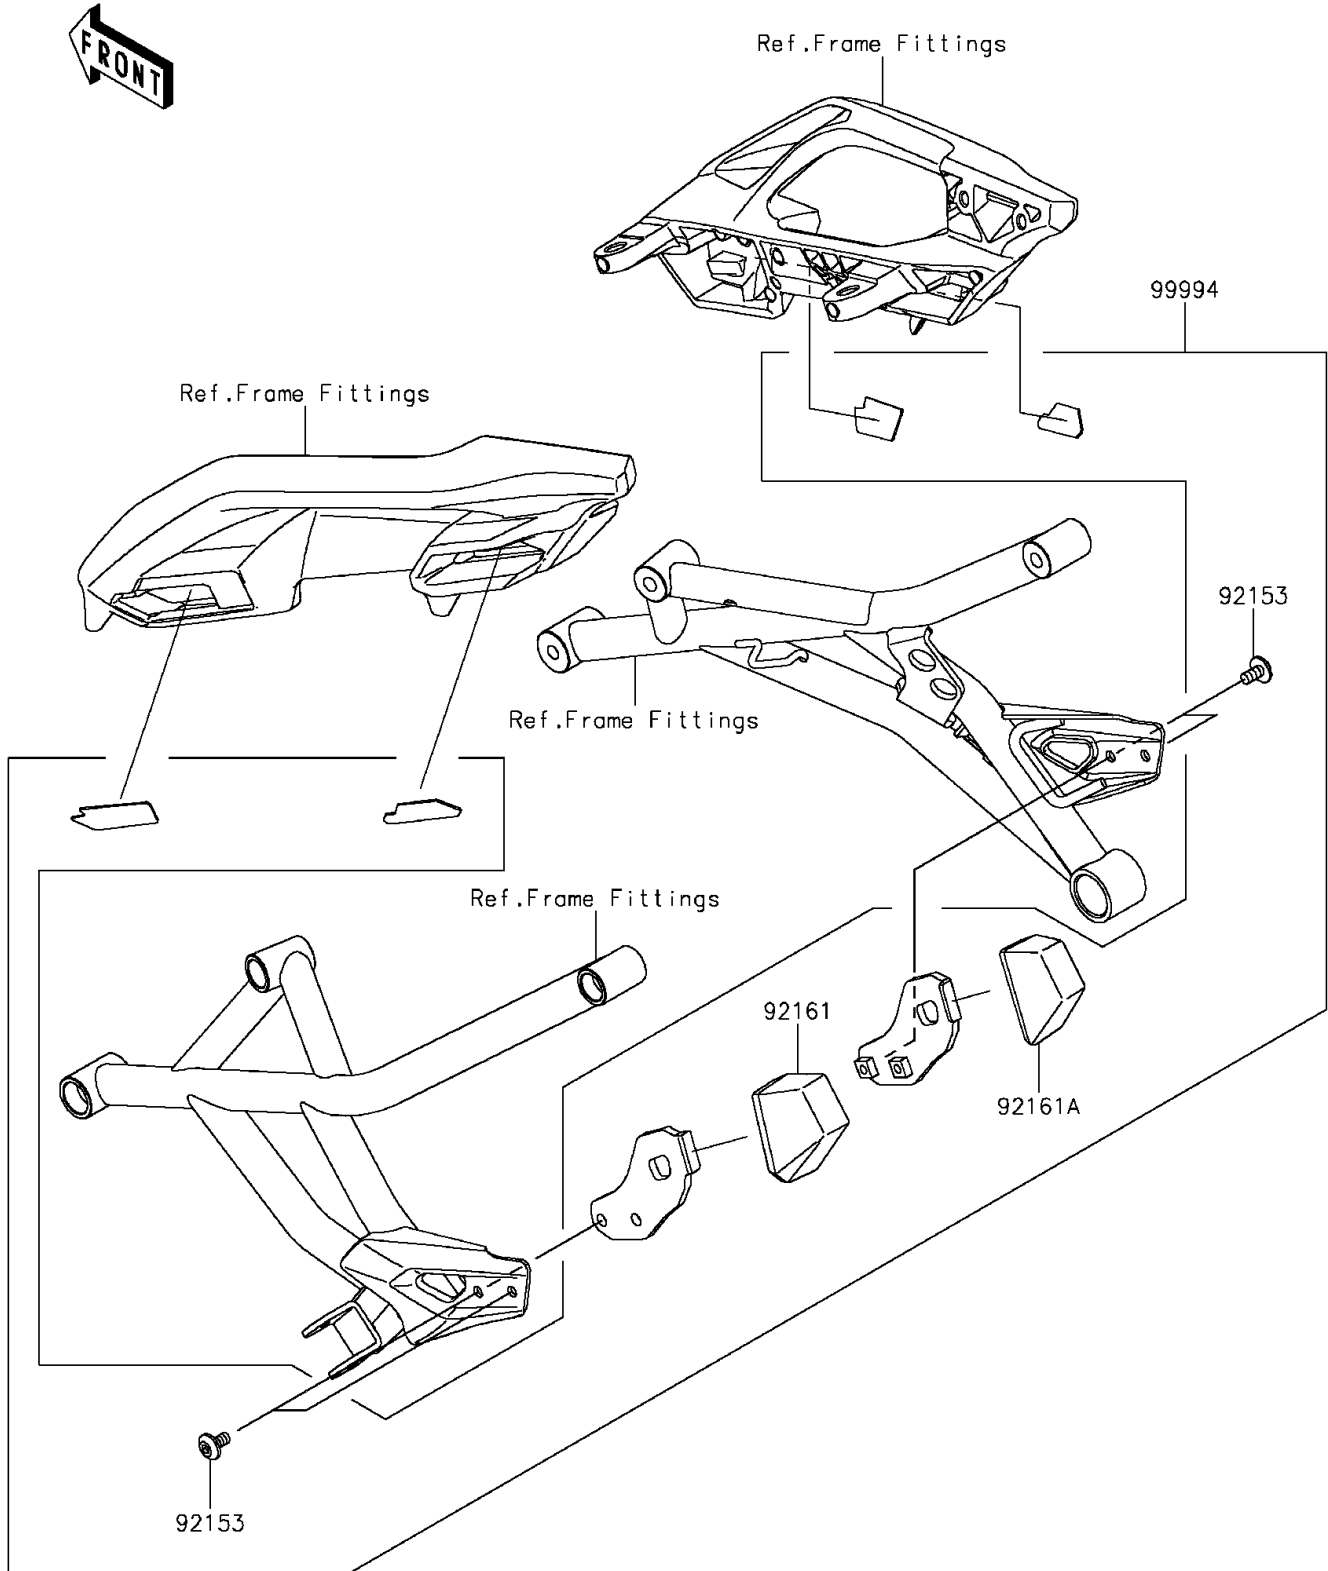

# 2015 VERSYS® 1000 ABS PARTS DIAGRAM

Accessory(Bag Fitting Kit)

F2910E

## 2015 VERSYS® 1000 ABS PARTS LIST

Accessory(Bag Fitting Kit)

| ITEM NAME                                   | PART NUMBER | QUANTITY |
|---|-------------|----------|
| BOLT,SOCKET,6X12 (Ref # 92153)              | 92153-1948  | 4        |
| DAMPER,PANNIER,LH (Ref # 92161)             | 92161-1550  | 1        |
| DAMPER,PANNIER,RH (Ref # 92161A)            | 92161-1551  | 1        |
| KIT-ACCESSORY,BAG FITTING KIT (Ref # 99994) | 99994-0530  | 1        |