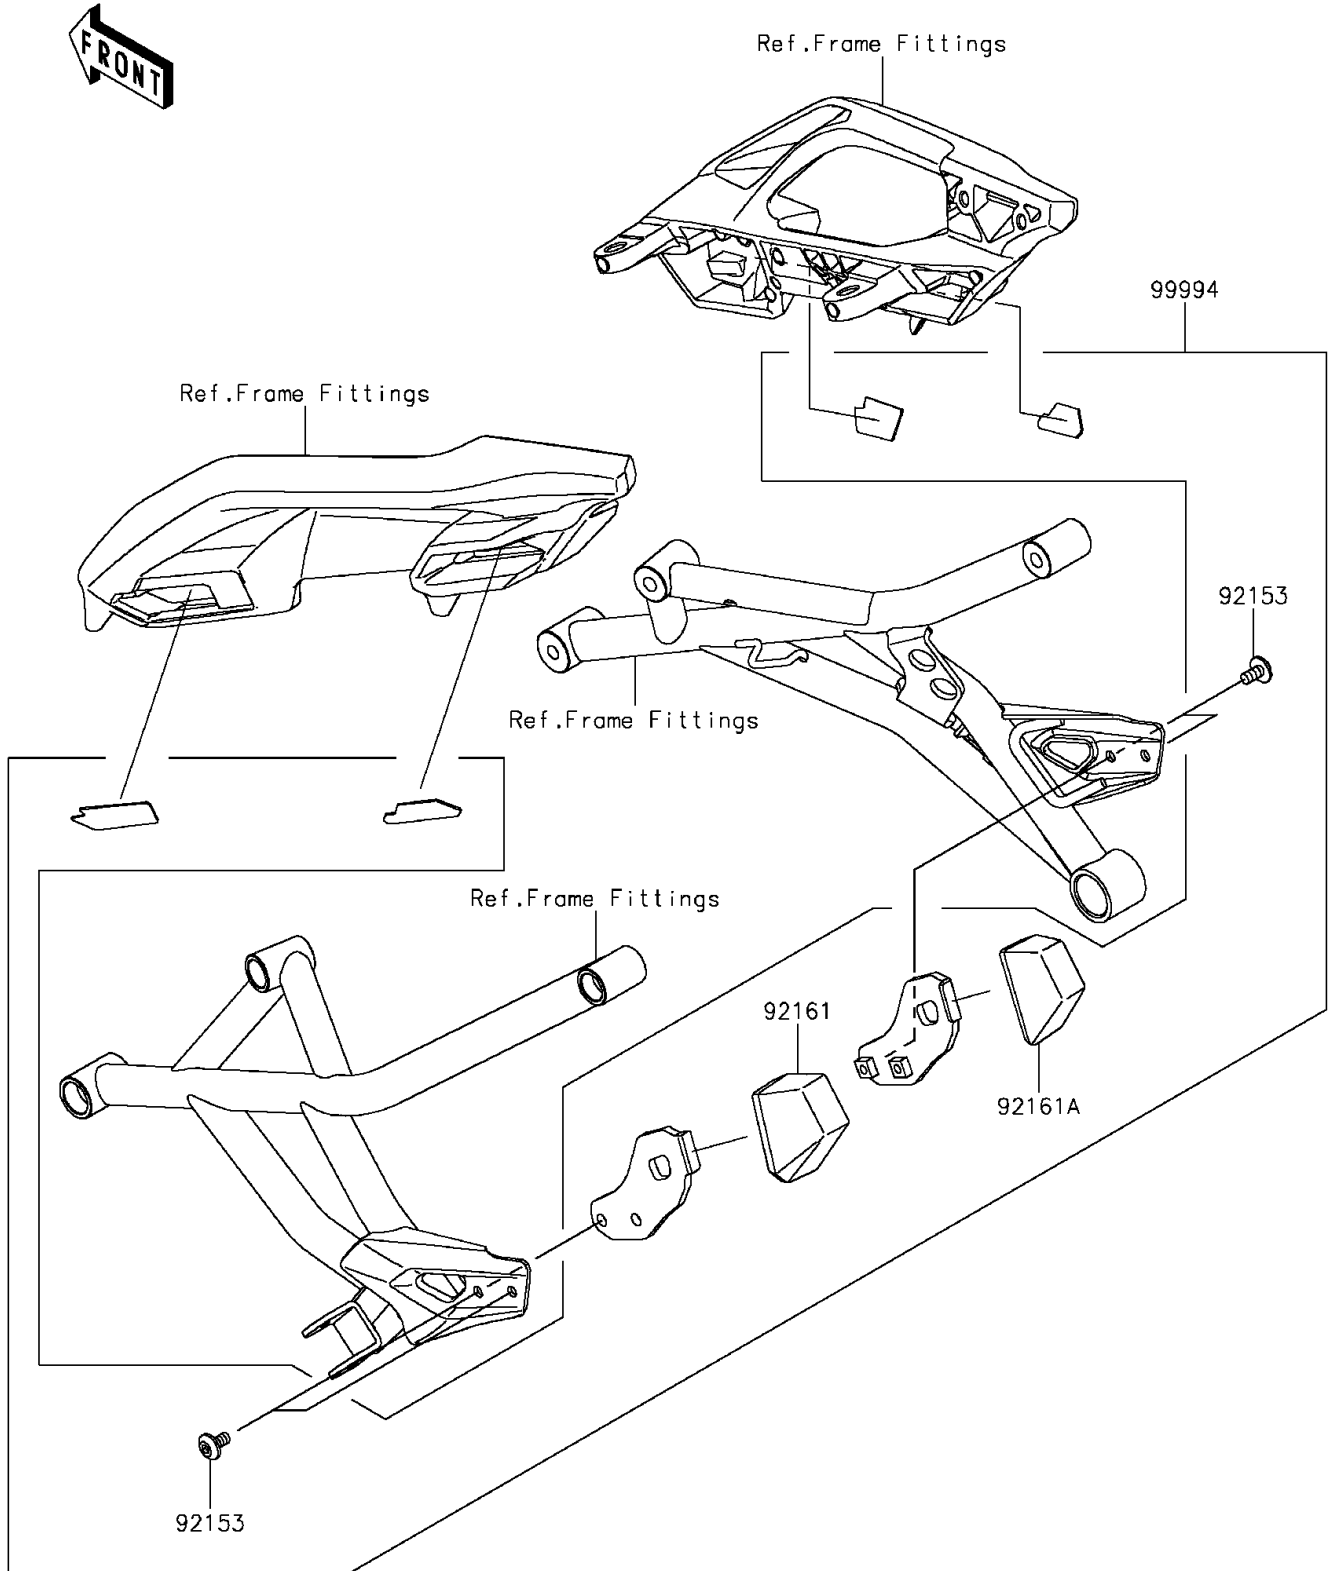

2015 VERSYS® 1000 ABS PARTS DIAGRAM

Accessory(Bag Fitting Kit)

F2910E

2015 VERSYS® 1000 ABS PARTS LIST

Accessory(Bag Fitting Kit)

ITEM NAME	PART NUMBER	QUANTITY
BOLT,SOCKET,6X12 (Ref # 92153)	92153-1948	4
DAMPER,PANNIER,LH (Ref # 92161)	92161-1550	1
DAMPER,PANNIER,RH (Ref # 92161A)	92161-1551	1
KIT-ACCESSORY,BAG FITTING KIT (Ref # 99994)	99994-0530	1