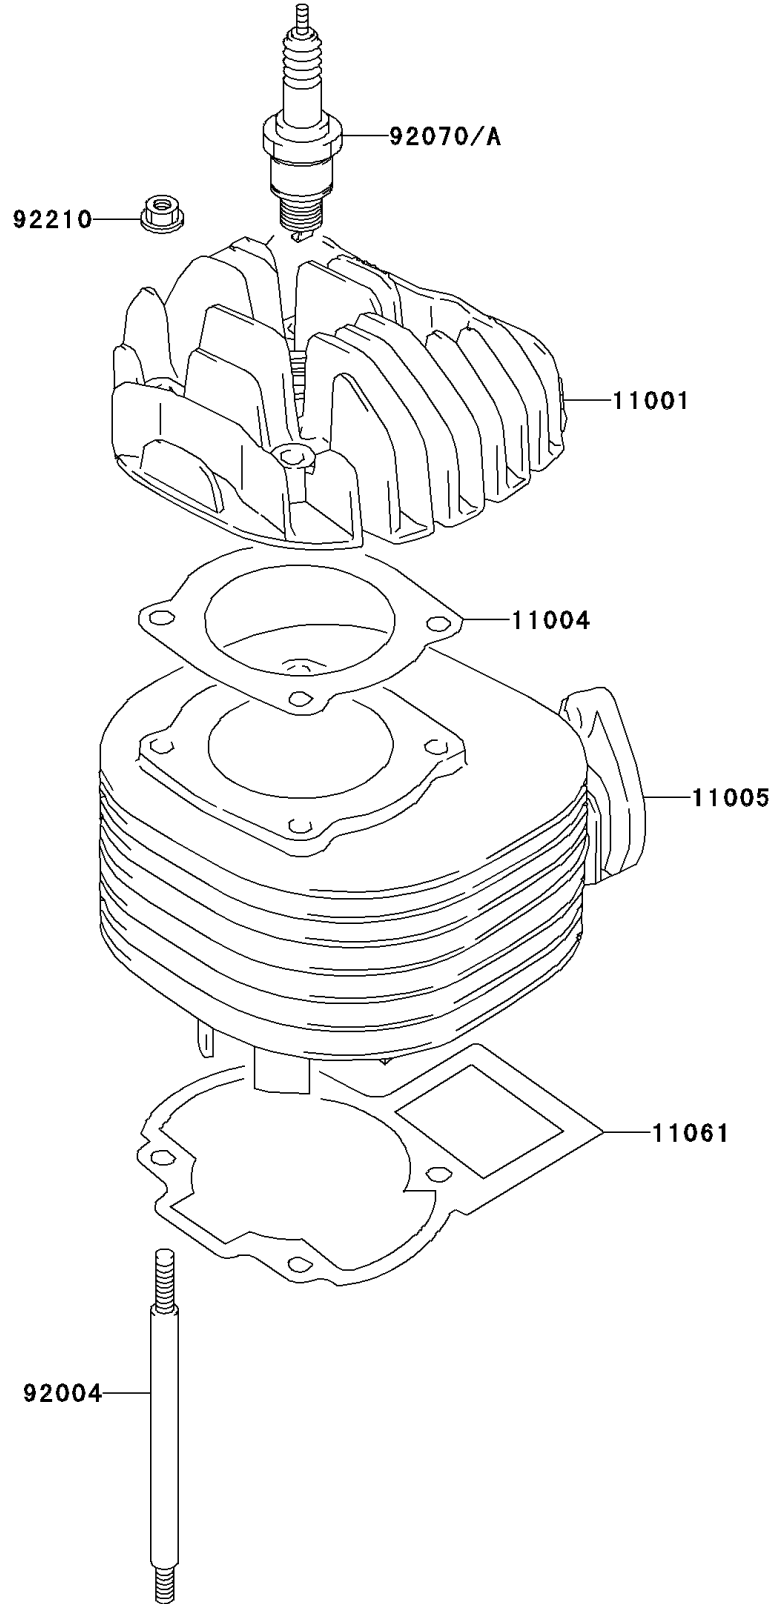

# 2004 KFX80 PARTS DIAGRAM

Cylinder Head

E1111

## 2004 KFX80 PARTS LIST

### Cylinder Head

ITEM NAME	PART NUMBER	QUANTITY
HEAD-CYLINDER (Ref # 11001)	11001-S002	1
GASKET-HEAD (Ref # 11004)	11004-S005	1
CYLINDER-ENGINE (Ref # 11005)	11005-S006	1
GASKET,CYLINDER (Ref # 11061)	11061-S053	1
STUD,CYLINDER (Ref # 92004)	92004-S008	4
PLUG-SPARK,W22FPR(ND) (Ref # 92070)	92070-S016	1
PLUG-SPARK,BPR7HS(NGK) (Ref # 92070A)	92070-S017	1
NUT (Ref # 92210)	92210-S004	4