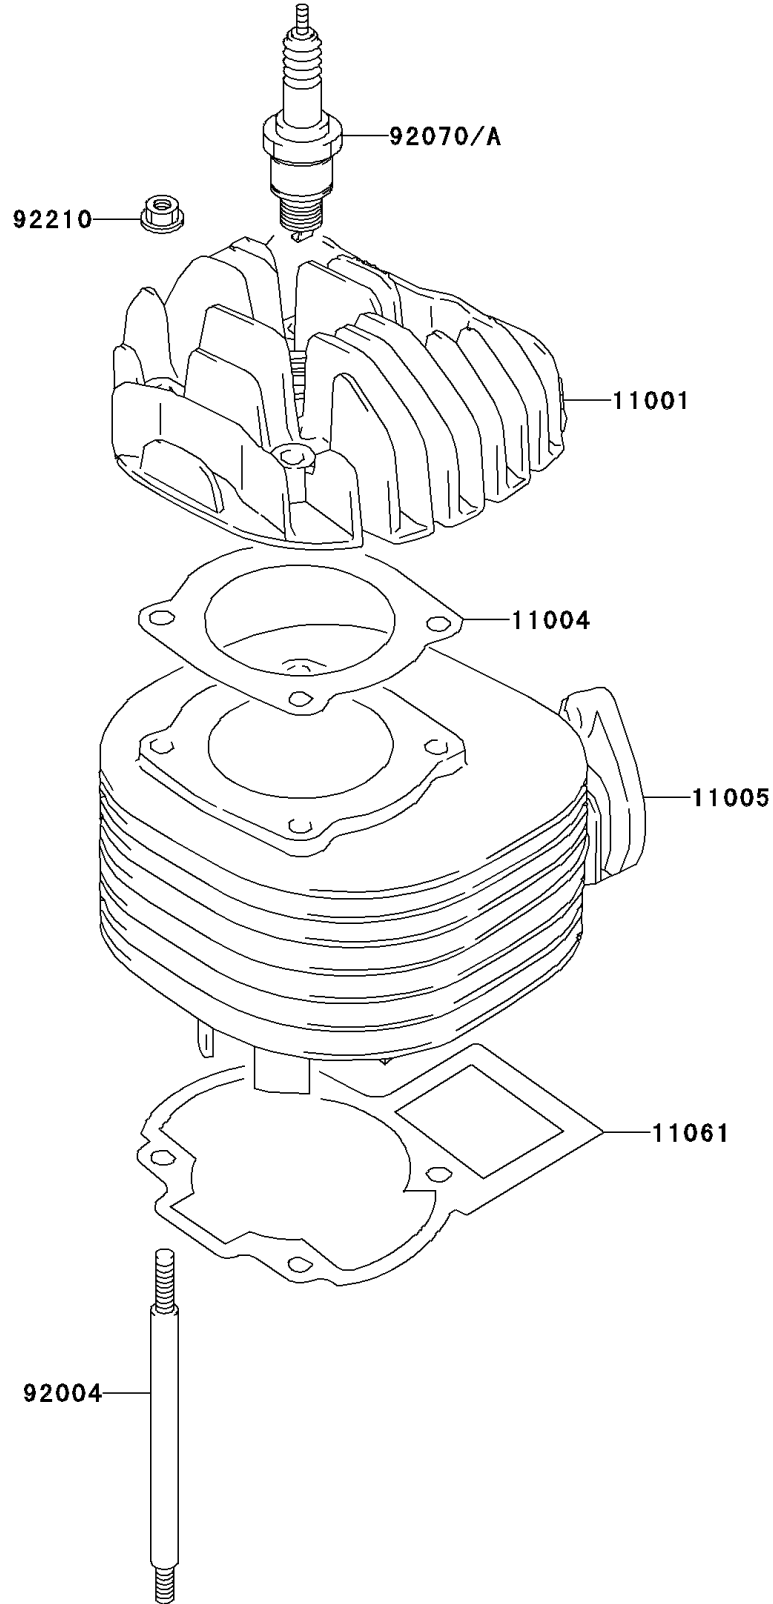

2004 KFX80 PARTS DIAGRAM

Cylinder Head

E1111

2004 KFX80 PARTS LIST

Cylinder Head

ITEM NAME	PART NUMBER	QUANTITY
HEAD-CYLINDER (Ref # 11001)	11001-S002	1
GASKET-HEAD (Ref # 11004)	11004-S005	1
CYLINDER-ENGINE (Ref # 11005)	11005-S006	1
GASKET,CYLINDER (Ref # 11061)	11061-S053	1
STUD,CYLINDER (Ref # 92004)	92004-S008	4
PLUG-SPARK,W22FPR(ND) (Ref # 92070)	92070-S016	1
PLUG-SPARK,BPR7HS(NGK) (Ref # 92070A)	92070-S017	1
NUT (Ref # 92210)	92210-S004	4