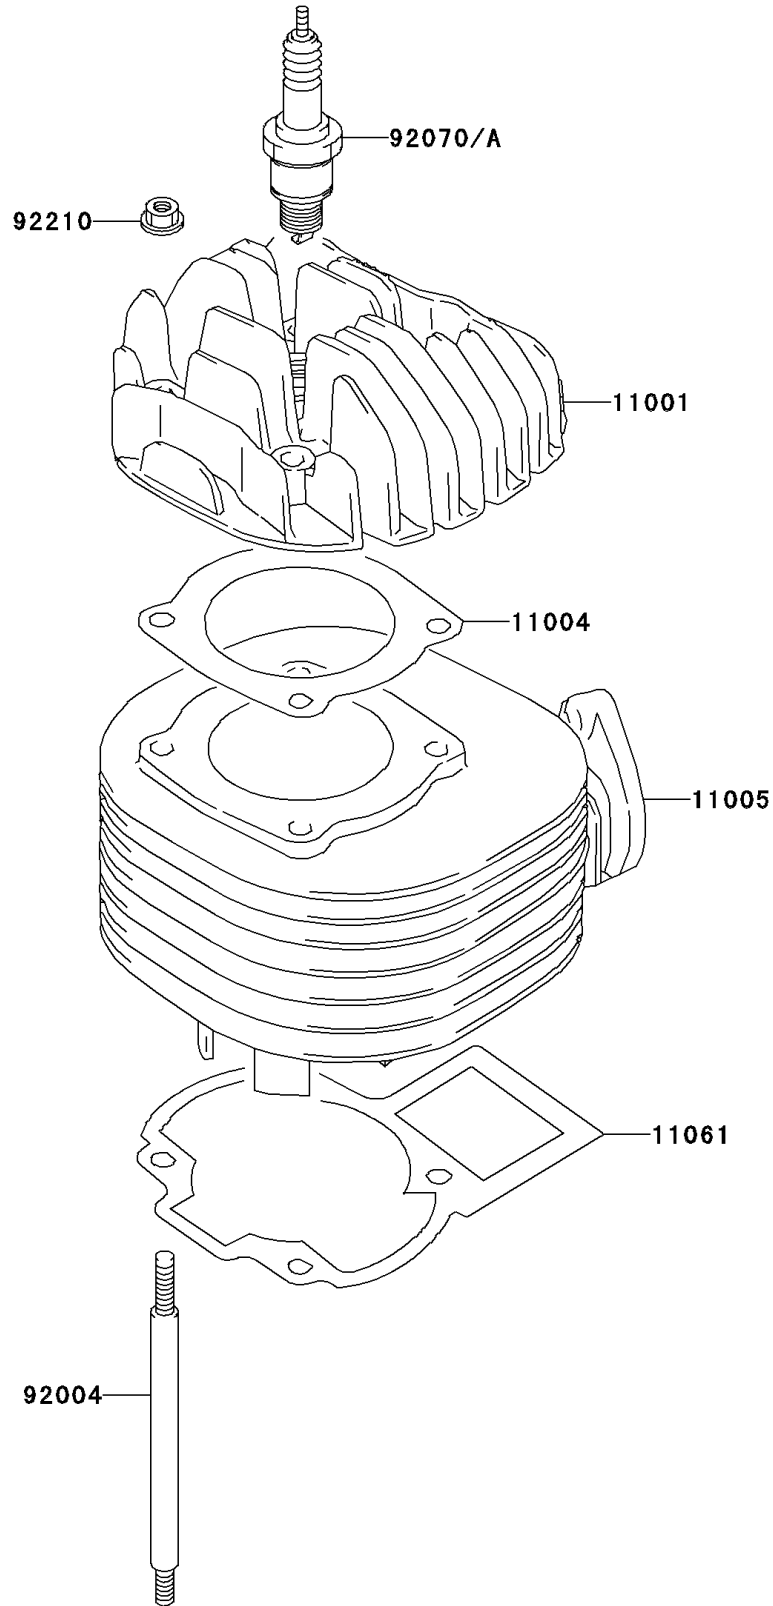

2005 KFX80 PARTS DIAGRAM

Cylinder Head

E1111

2005 KFX80 PARTS LIST

Cylinder Head

ITEM NAME	PART NUMBER	QUANTITY
HEAD-CYLINDER (Ref # 11001)	11001-S002	1
GASKET-HEAD (Ref # 11004)	11004-S005	1
CYLINDER-ENGINE (Ref # 11005)	11005-S006	1
GASKET,CYLINDER (Ref # 11061)	11061-S053	1
STUD,CYLINDER (Ref # 92004)	92004-S008	4
PLUG-SPARK,W22FPR(ND) (Ref # 92070)	92070-S016	1
PLUG-SPARK,BPR7HS(NGK) (Ref # 92070A)	92070-S017	1
NUT (Ref # 92210)	92210-S004	4