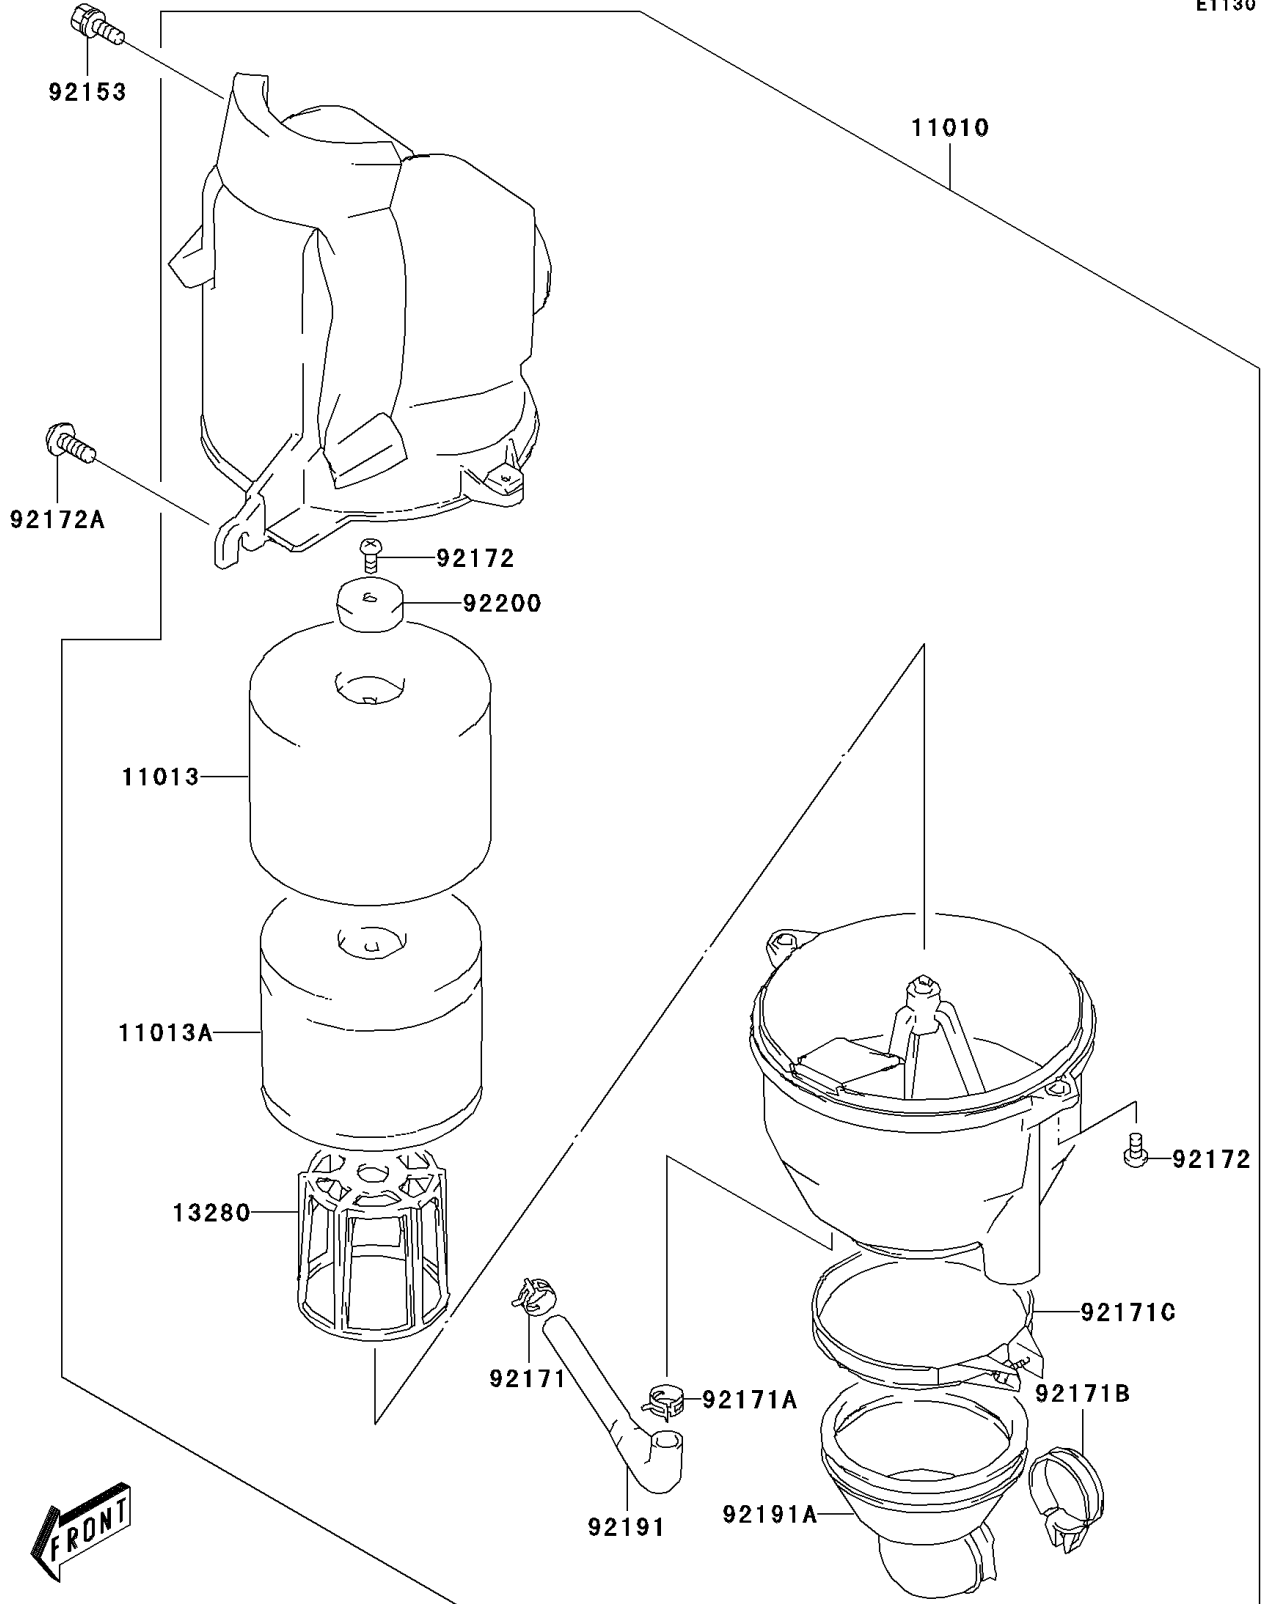

2003 KFX80 PARTS DIAGRAM

Air Cleaner

E1130

2003 KFX80 PARTS LIST

Air Cleaner

ITEM NAME	PART NUMBER	QUANTITY
FILTER-ASSY-AIR (Ref # 11010)	11010-S005	1
ELEMENT-AIR FILTER,SUB (Ref # 11013)	11013-S007	1
ELEMENT-AIR FILTER (Ref # 11013A)	11013-S008	1
HOLDER,FILTER (Ref # 13280)	13280-S018	1
BOLT (Ref # 92153)	92153-S073	1
CLAMP (Ref # 92171)	92171-S005	1
CLAMP (Ref # 92171A)	92171-S069	1
CLAMP (Ref # 92171B)	92171-S070	1
CLAMP (Ref # 92171C)	92171-S071	1
SCREW (Ref # 92172)	92172-S016	3
SCREW,AIR CLEANER (Ref # 92172A)	92172-S161	1
TUBE,DRAIN (Ref # 92191)	92191-S046	1
TUBE,OUTLET (Ref # 92191A)	92191-S047	1
WASHER (Ref # 92200)	92200-S076	1