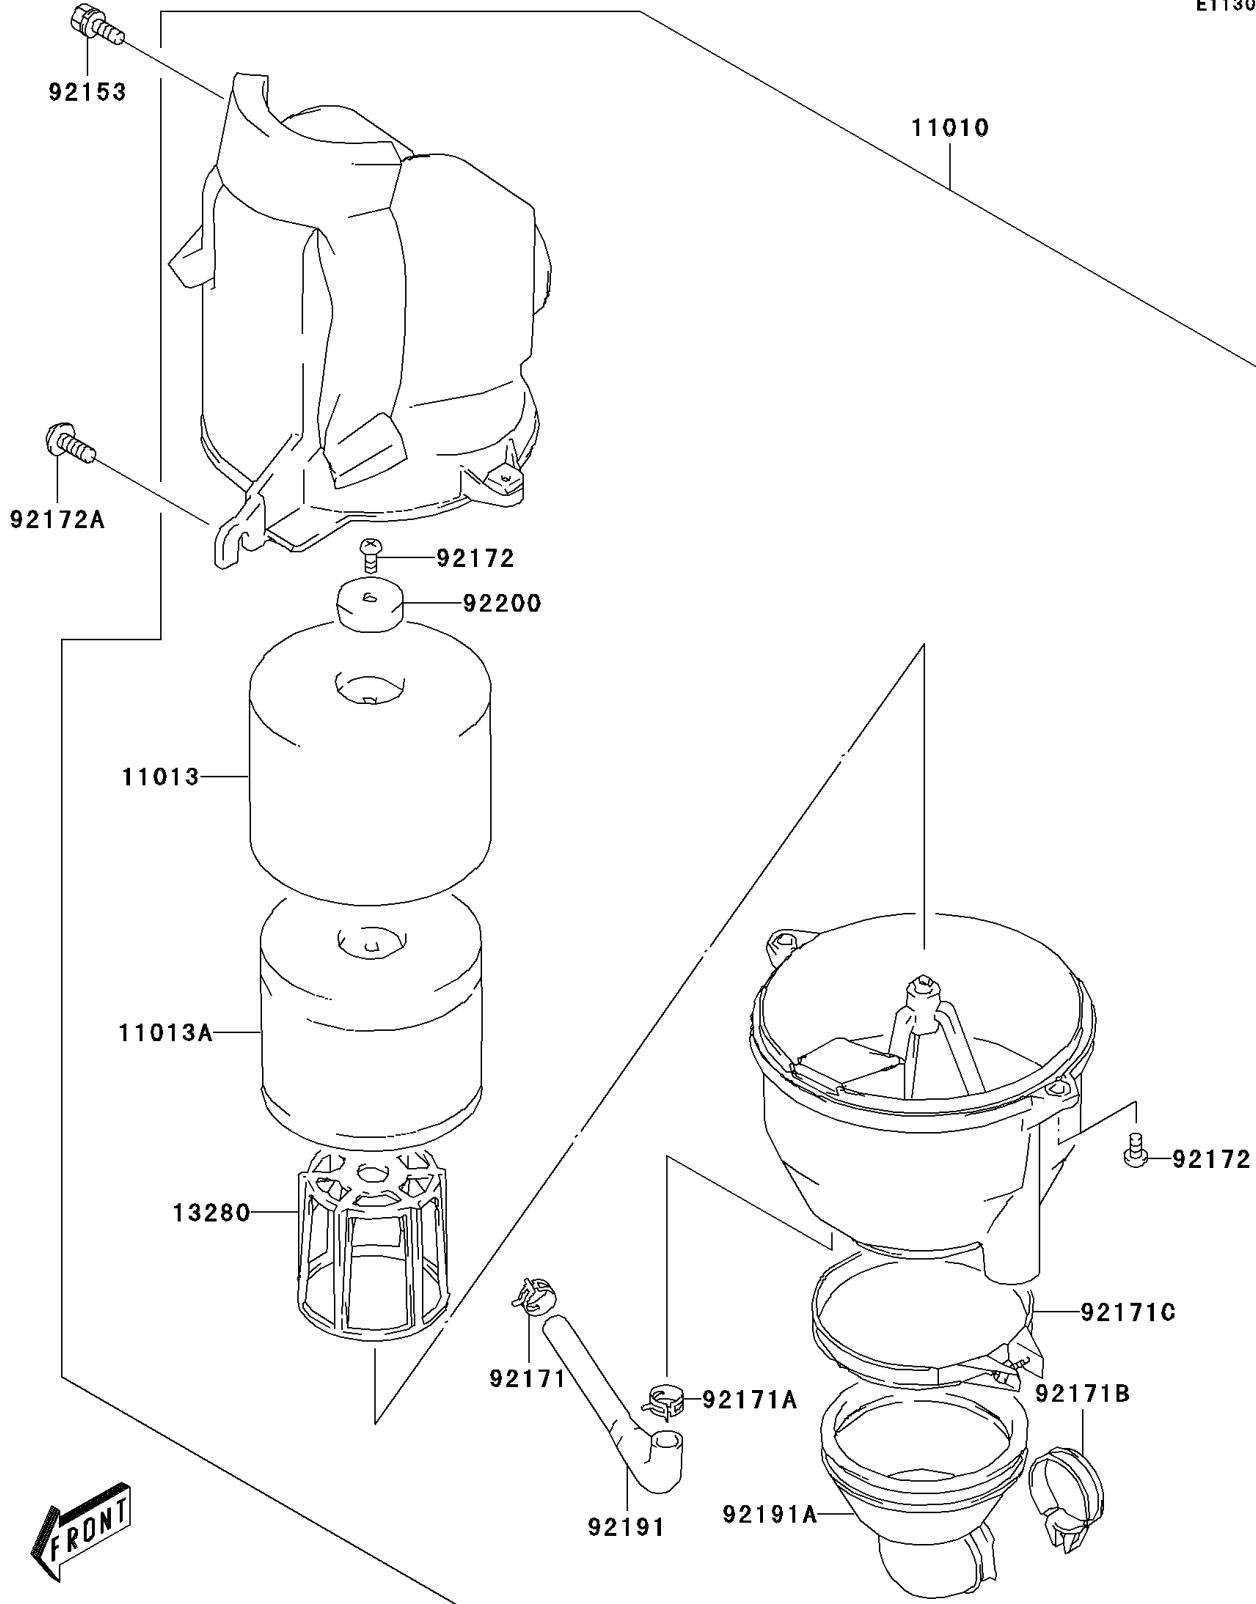

2004 KFX80 PARTS DIAGRAM

Air Cleaner

E1130

2004 KFX80 PARTS LIST

Air Cleaner

ITEM NAME	PART NUMBER	QUANTITY
FILTER-ASSY-AIR (Ref # 11010)	11010-S005	1
ELEMENT-AIR FILTER,SUB (Ref # 11013)	11013-S007	1
ELEMENT-AIR FILTER (Ref # 11013A)	11013-S008	1
HOLDER,FILTER (Ref # 13280)	13280-S018	1
BOLT (Ref # 92153)	92153-S073	1
CLAMP (Ref # 92171)	92171-S005	1
CLAMP (Ref # 92171A)	92171-S069	1
CLAMP (Ref # 92171B)	92171-S070	1
CLAMP (Ref # 92171C)	92171-S071	1
SCREW (Ref # 92172)	92172-S016	3
SCREW,AIR CLEANER (Ref # 92172A)	92172-S161	1
TUBE,DRAIN (Ref # 92191)	92191-S046	1
TUBE,OUTLET (Ref # 92191A)	92191-S047	1
WASHER (Ref # 92200)	92200-S076	1