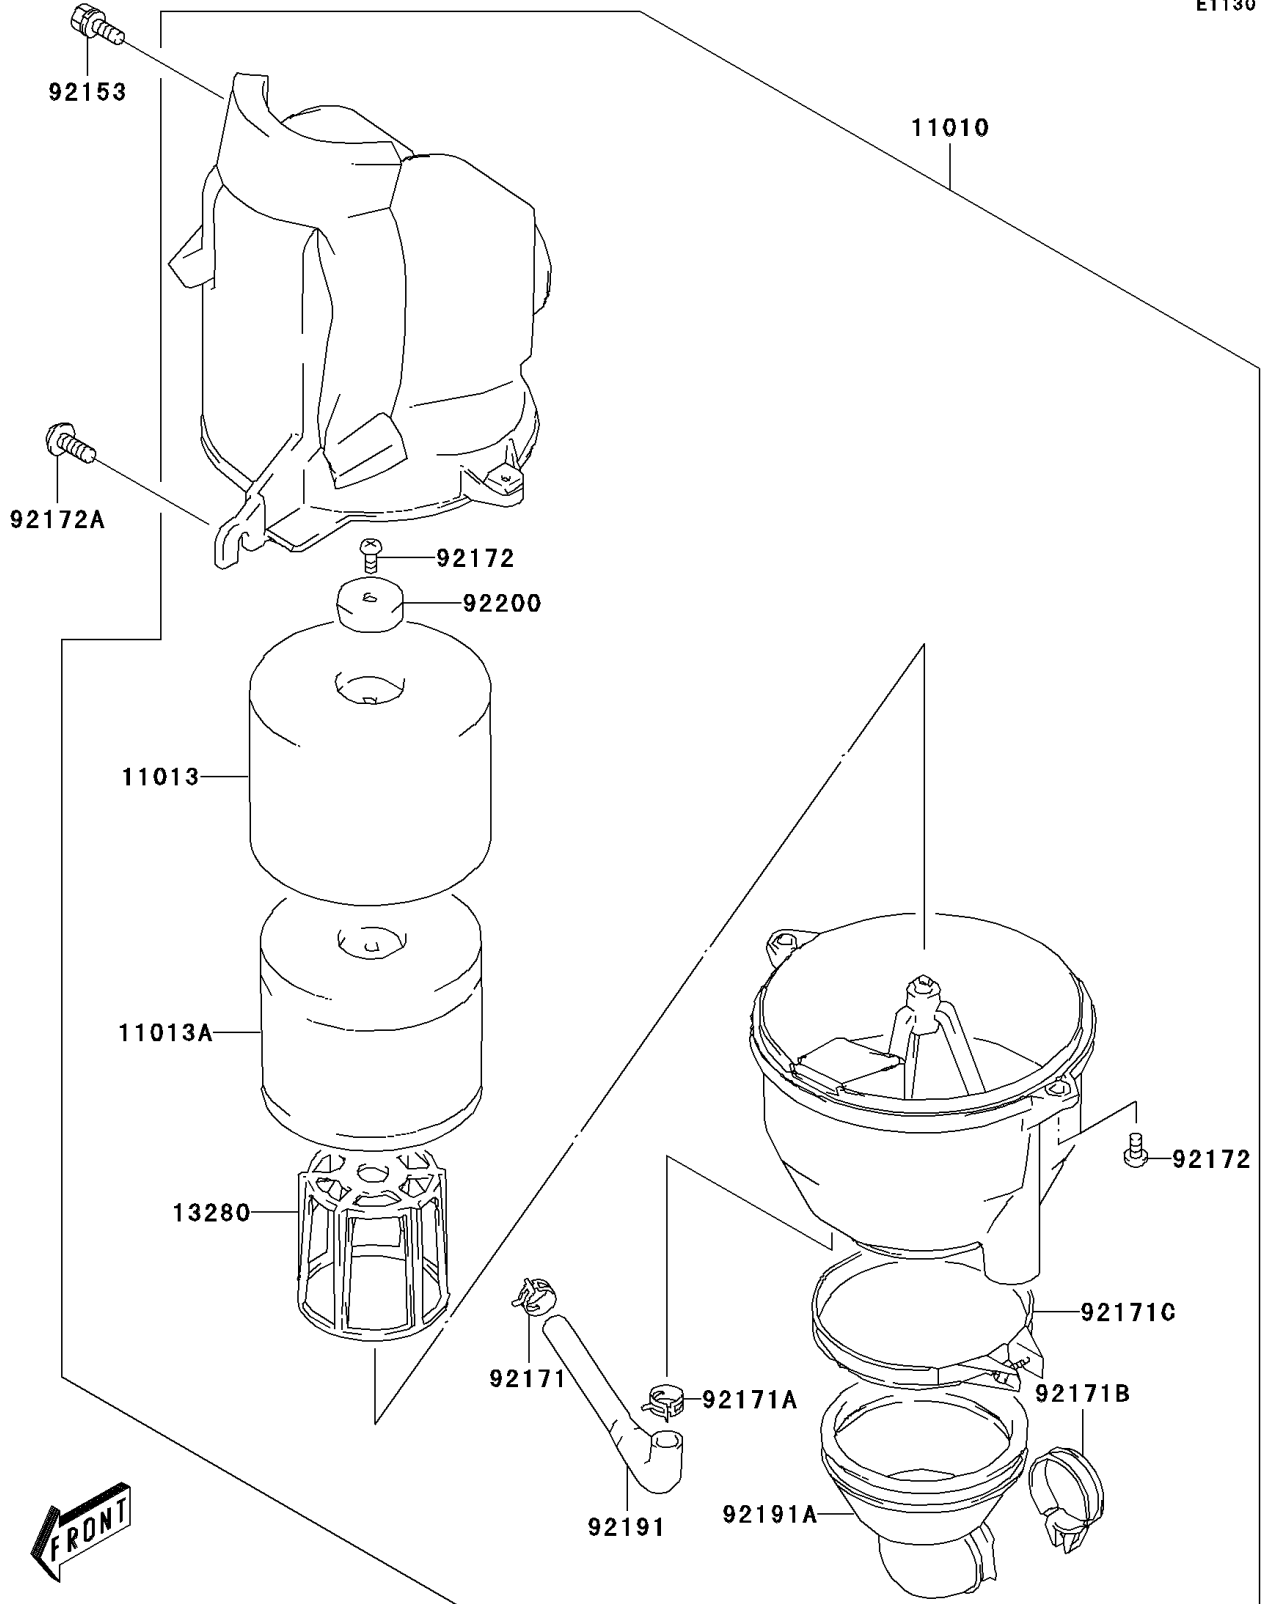

2004 KFX80 PARTS DIAGRAM

Air Cleaner

E1130

2004 KFX80 PARTS LIST

Air Cleaner

ITEM NAME	PART NUMBER	QUANTITY
FILTER-ASSY-AIR (Ref # 11010)	11010-S005	1
ELEMENT-AIR FILTER,SUB (Ref # 11013)	11013-S007	1
ELEMENT-AIR FILTER (Ref # 11013A)	11013-S008	1
HOLDER,FILTER (Ref # 13280)	13280-S018	1
BOLT (Ref # 92153)	92153-S073	1
CLAMP (Ref # 92171)	92171-S005	1
CLAMP (Ref # 92171A)	92171-S069	1
CLAMP (Ref # 92171B)	92171-S070	1
CLAMP (Ref # 92171C)	92171-S071	1
SCREW (Ref # 92172)	92172-S016	3
SCREW,AIR CLEANER (Ref # 92172A)	92172-S161	1
TUBE,DRAIN (Ref # 92191)	92191-S046	1
TUBE,OUTLET (Ref # 92191A)	92191-S047	1
WASHER (Ref # 92200)	92200-S076	1