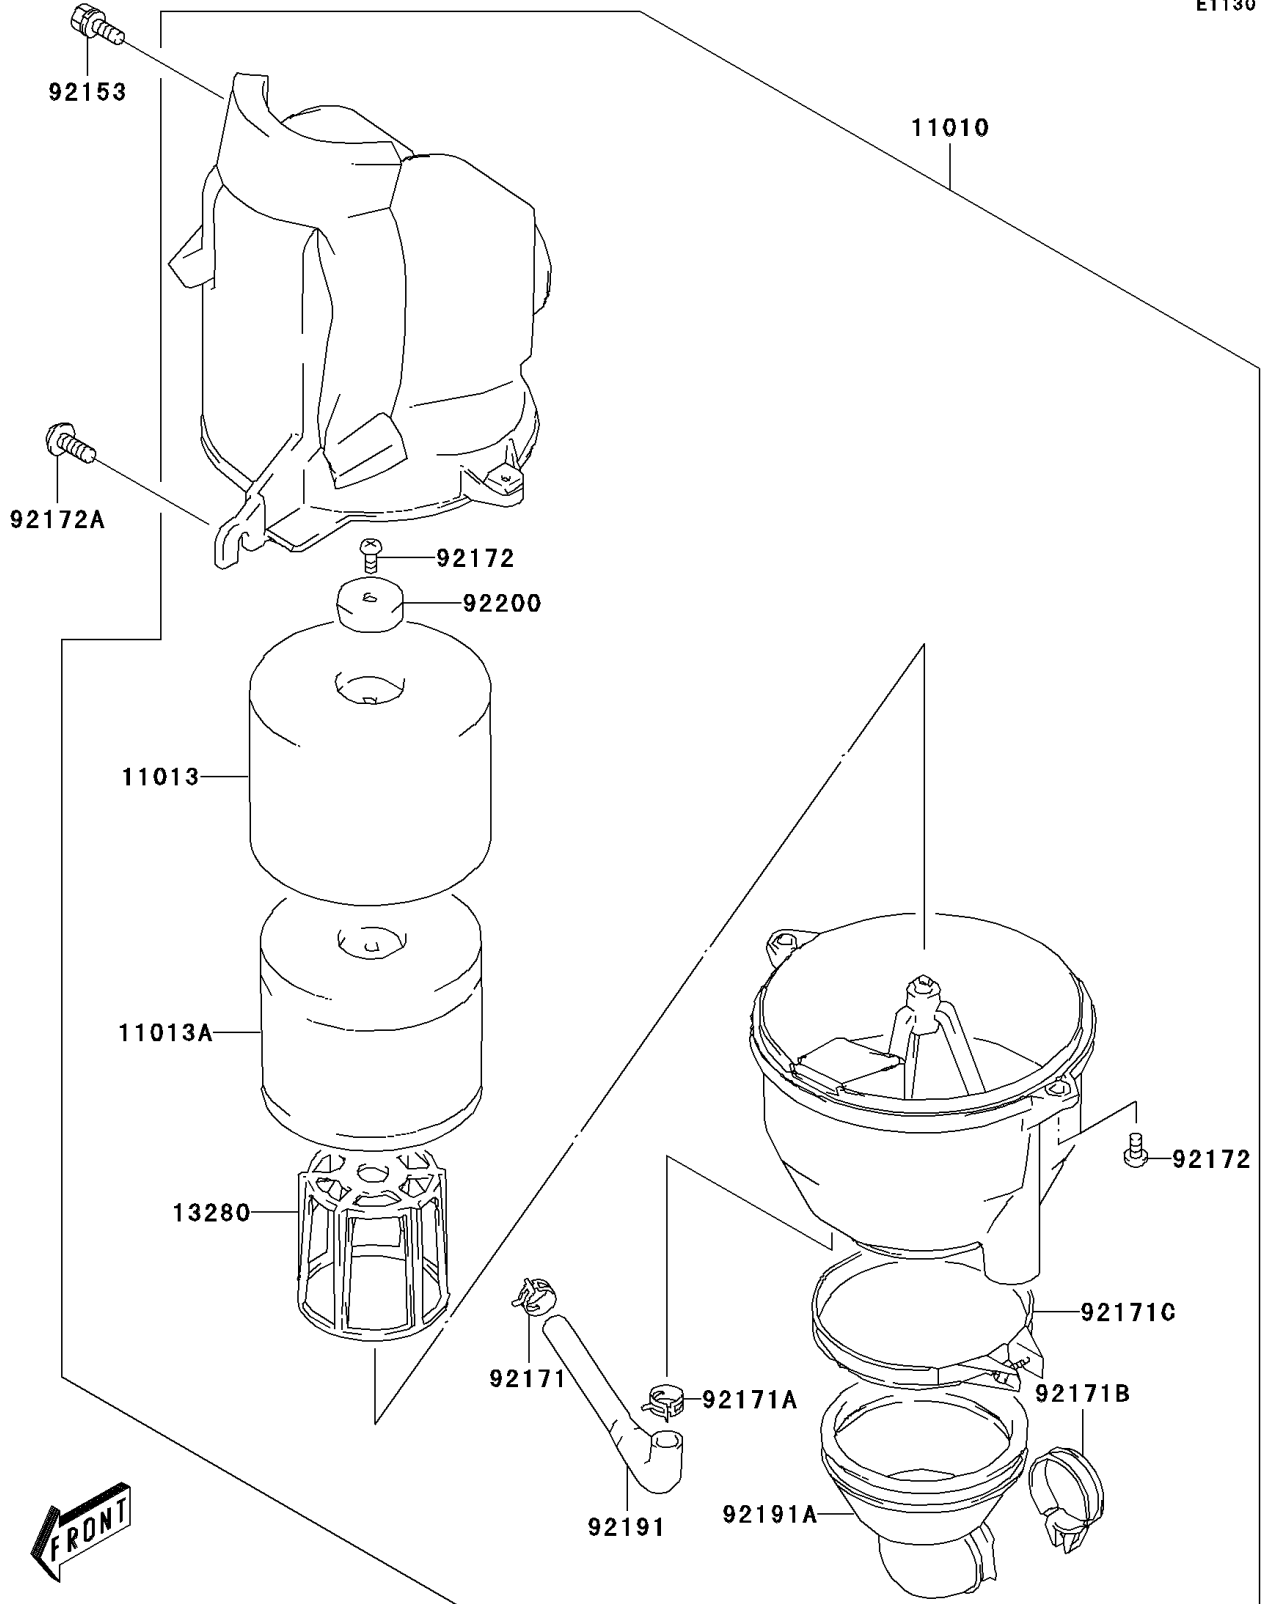

2005 KFX80 PARTS DIAGRAM

Air Cleaner

E1130

2005 KFX80 PARTS LIST

Air Cleaner

ITEM NAME	PART NUMBER	QUANTITY
FILTER-ASSY-AIR (Ref # 11010)	11010-S005	1
ELEMENT-AIR FILTER,SUB (Ref # 11013)	11013-S007	1
ELEMENT-AIR FILTER (Ref # 11013A)	11013-S008	1
HOLDER,FILTER (Ref # 13280)	13280-S018	1
BOLT (Ref # 92153)	92153-S073	1
CLAMP (Ref # 92171)	92171-S005	1
CLAMP (Ref # 92171A)	92171-S069	1
CLAMP (Ref # 92171B)	92171-S070	1
CLAMP (Ref # 92171C)	92171-S071	1
SCREW (Ref # 92172)	92172-S016	3
SCREW,AIR CLEANER (Ref # 92172A)	92172-S161	1
TUBE,DRAIN (Ref # 92191)	92191-S046	1
TUBE,OUTLET (Ref # 92191A)	92191-S047	1
WASHER (Ref # 92200)	92200-S076	1