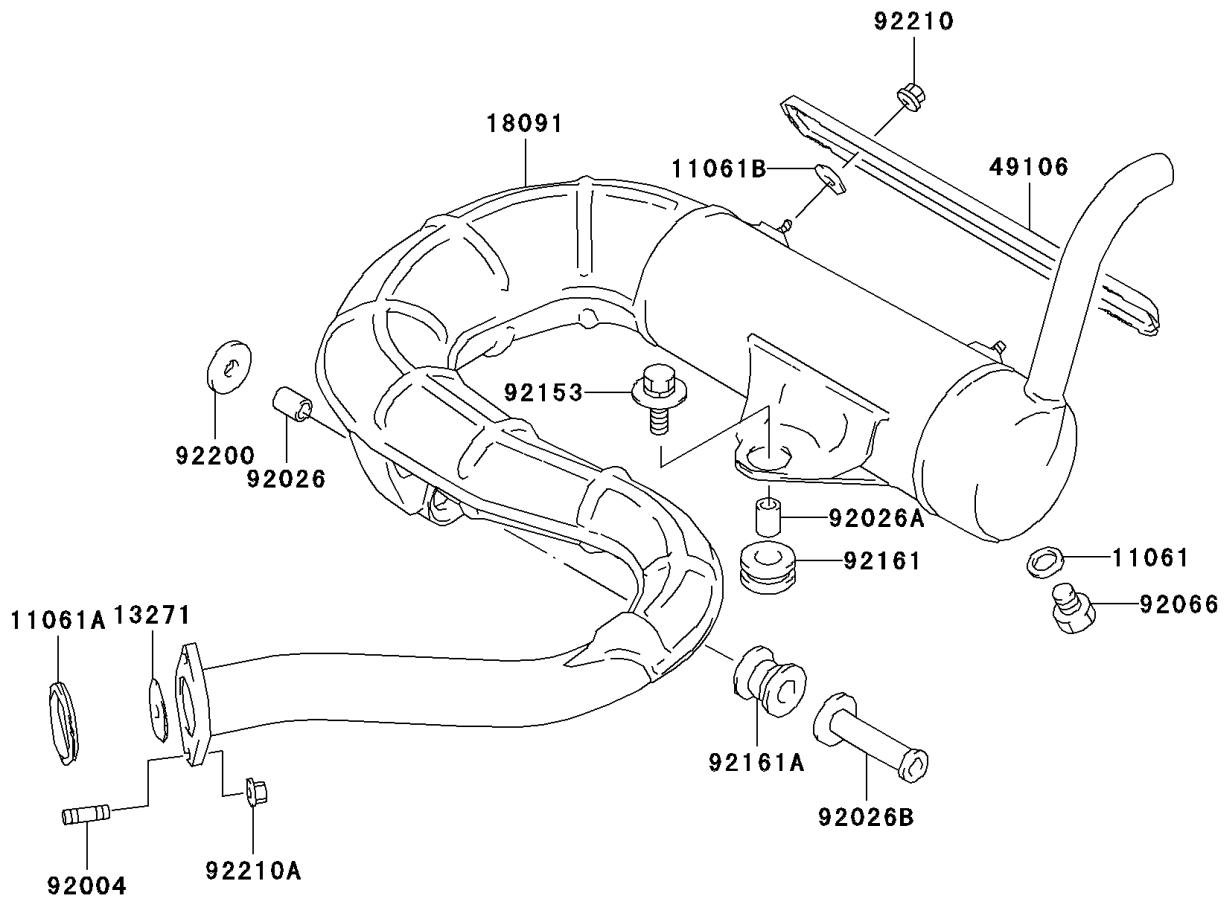

2003 KFX80 PARTS DIAGRAM

Muffler(s)

E1140

2003 KFX80 PARTS LIST

Muffler(s)

ITEM NAME	PART NUMBER	QUANTITY
GASKET,12X16X2 (Ref # 11061)	11061-S005	1
GASKET,EXHAUST PIPE (Ref # 11061A)	11061-S058	1
GASKET,MUFFLER COVER (Ref # 11061B)	11061-S059	2
PLATE,EXHAUST PIPE (Ref # 13271)	13271-S039	1
BODY-COMP-MUFFLER (Ref # 18091)	18091-S002	1
COVER-MUFFLER (Ref # 49106)	49106-S004	1
STUD (Ref # 92004)	92004-S002	2
SPACER,MUFFLER (Ref # 92026)	92026-S067	1
SPACER,MUFFLER (Ref # 92026A)	92026-S068	1
SPACER,MUFFLER (Ref # 92026B)	92026-S069	1
PLUG,MUFFLER DRAIN (Ref # 92066)	92066-S022	1
BOLT,MUFFLER SUPPORT (Ref # 92153)	92153-S217	1
DAMPER (Ref # 92161)	92161-S072	1
DAMPER (Ref # 92161A)	92161-S073	1
WASHER,MUFFLER (Ref # 92200)	92200-S110	1
NUT (Ref # 92210)	92210-S054	2
NUT,EXHAUST PIPE (Ref # 92210A)	92210-S081	2