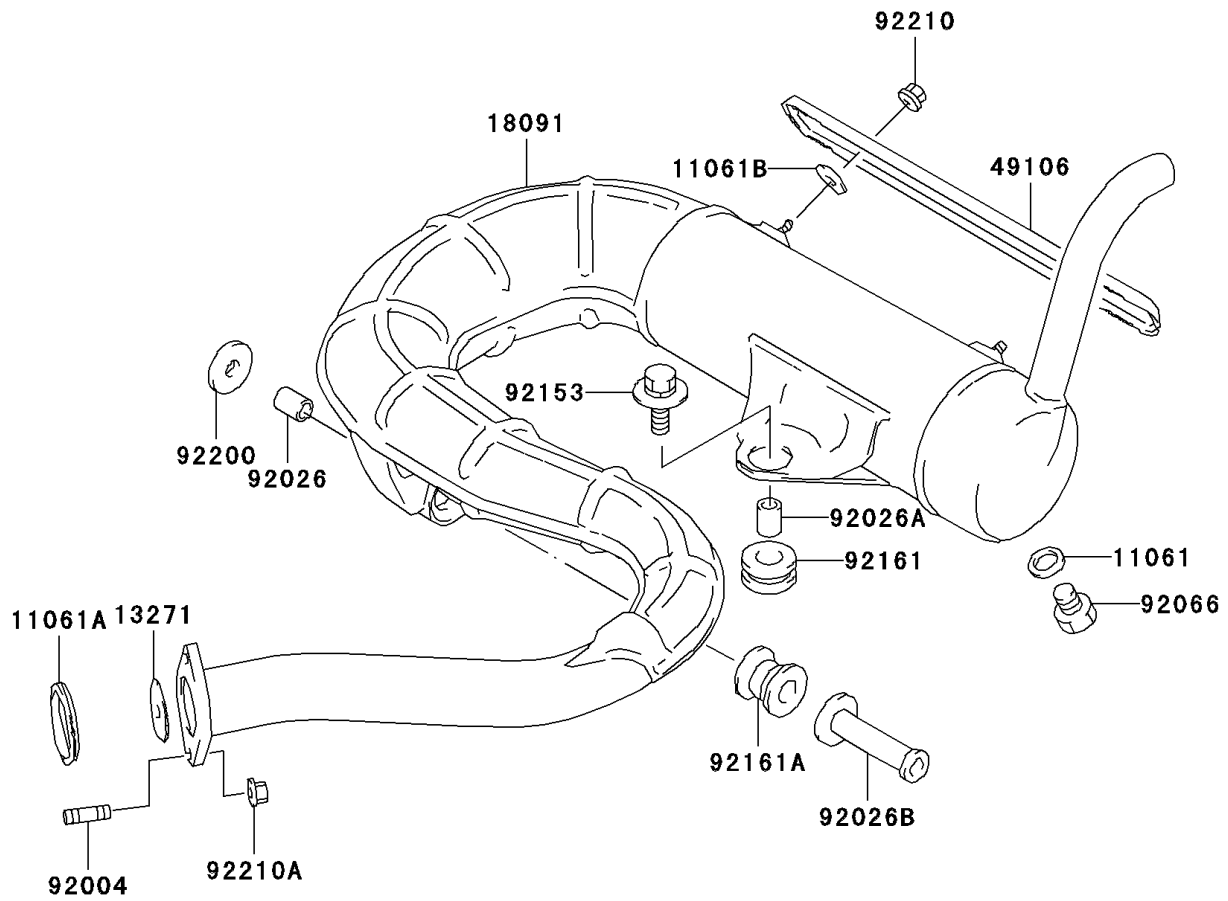

2004 KFX80 PARTS DIAGRAM

Muffler(s)

E1140

2004 KFX80 PARTS LIST

Muffler(s)

ITEM NAME	PART NUMBER	QUANTITY
GASKET,12X16X2 (Ref # 11061)	11061-S005	1
GASKET,EXHAUST PIPE (Ref # 11061A)	11061-S058	1
GASKET,MUFFLER COVER (Ref # 11061B)	11061-S059	2
PLATE,EXHAUST PIPE (Ref # 13271)	13271-S039	1
BODY-COMP-MUFFLER (Ref # 18091)	18091-S002	1
COVER-MUFFLER (Ref # 49106)	49106-S004	1
STUD (Ref # 92004)	92004-S002	2
SPACER,MUFFLER (Ref # 92026)	92026-S067	1
SPACER,MUFFLER (Ref # 92026A)	92026-S068	1
SPACER,MUFFLER (Ref # 92026B)	92026-S069	1
PLUG,MUFFLER DRAIN (Ref # 92066)	92066-S022	1
BOLT,MUFFLER SUPPORT (Ref # 92153)	92153-S217	1
DAMPER (Ref # 92161)	92161-S072	1
DAMPER (Ref # 92161A)	92161-S073	1
WASHER,MUFFLER (Ref # 92200)	92200-S110	1
NUT (Ref # 92210)	92210-S054	2
NUT,EXHAUST PIPE (Ref # 92210A)	92210-S081	2