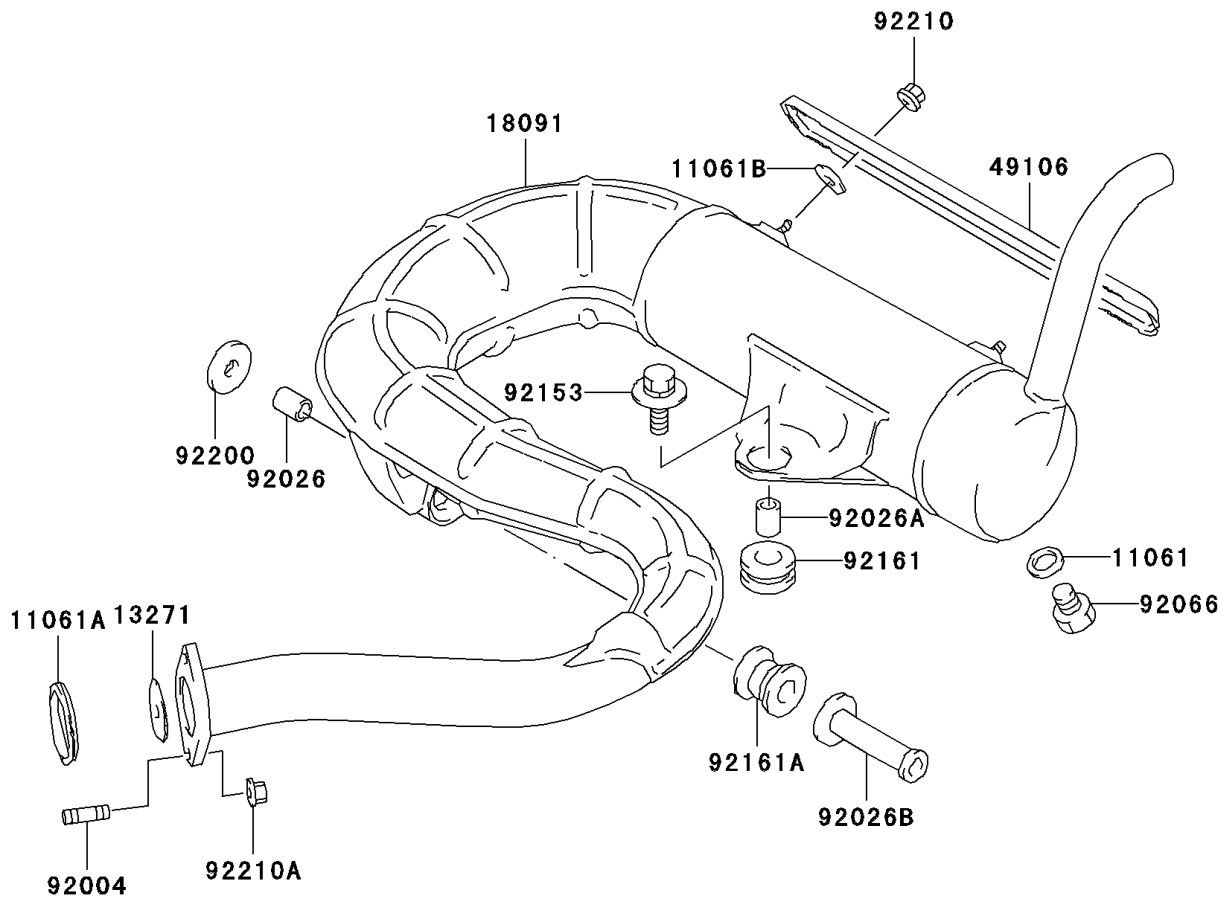

2005 KFX80 PARTS DIAGRAM

Muffler(s)

E1140

2005 KFX80 PARTS LIST

Muffler(s)

ITEM NAME	PART NUMBER	QUANTITY
GASKET,12X16X2 (Ref # 11061)	11061-S005	1
GASKET,EXHAUST PIPE (Ref # 11061A)	11061-S058	1
GASKET,MUFFLER COVER (Ref # 11061B)	11061-S059	2
PLATE,EXHAUST PIPE (Ref # 13271)	13271-S039	1
BODY-COMP-MUFFLER (Ref # 18091)	18091-S002	1
COVER-MUFFLER (Ref # 49106)	49106-S004	1
STUD (Ref # 92004)	92004-S002	2
SPACER,MUFFLER (Ref # 92026)	92026-S067	1
SPACER,MUFFLER (Ref # 92026A)	92026-S068	1
SPACER,MUFFLER (Ref # 92026B)	92026-S069	1
PLUG,MUFFLER DRAIN (Ref # 92066)	92066-S022	1
BOLT,MUFFLER SUPPORT (Ref # 92153)	92153-S217	1
DAMPER (Ref # 92161)	92161-S072	1
DAMPER (Ref # 92161A)	92161-S073	1
WASHER,MUFFLER (Ref # 92200)	92200-S110	1
NUT (Ref # 92210)	92210-S054	2
NUT,EXHAUST PIPE (Ref # 92210A)	92210-S081	2