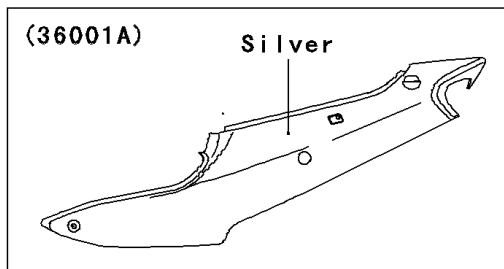

2008 ZZR® 600 PARTS DIAGRAM

Side Covers/Chain Cover

F2610

W0D

2008 ZZR® 600 PARTS LIST

Side Covers/Chain Cover

ITEM NAME	PART NUMBER	QUANTITY
COVER-SIDE,EBONY (Ref # 36001)	36001-1601-H8	1
COVER-SIDE,C.P.BLUE (Ref # 36001B)	36001-1601-723	1
CASE-CHAIN (Ref # 36014)	36014-1196	1
SCREW,6X18 (Ref # 92009)	92009-1663	2
WASHER,6.5X16X1 (Ref # 92022)	92022-1143	2
COLLAR (Ref # 92027)	92027-4015	2
RIVET (Ref # 92039)	92039-1227	2
DAMPER (Ref # 92075)	92075-1898	2
SCREW,6X10 (Ref # 92172)	92172-0005	2