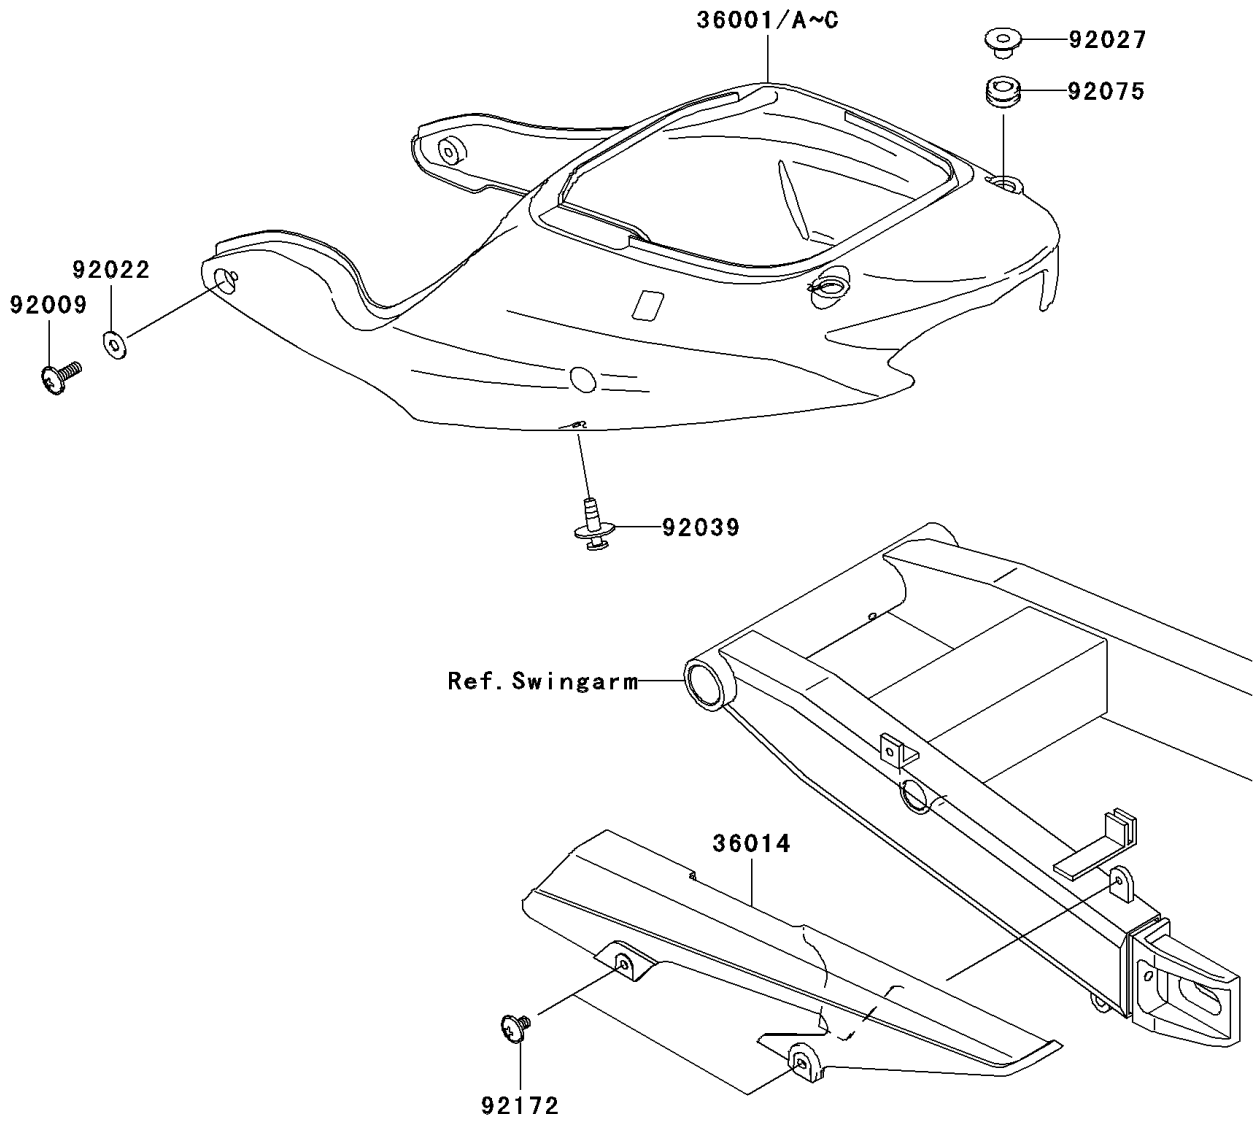

2008 ZZR® 600 PARTS DIAGRAM

Side Covers/Chain Cover

F2610

W0D

2008 ZZR® 600 PARTS LIST

Side Covers/Chain Cover

ITEM NAME	PART NUMBER	QUANTITY
COVER-SIDE,EBONY (Ref # 36001)	36001-1601-H8	1
COVER-SIDE,C.P.BLUE (Ref # 36001B)	36001-1601-723	1
CASE-CHAIN (Ref # 36014)	36014-1196	1
SCREW,6X18 (Ref # 92009)	92009-1663	2
WASHER,6.5X16X1 (Ref # 92022)	92022-1143	2
COLLAR (Ref # 92027)	92027-4015	2
RIVET (Ref # 92039)	92039-1227	2
DAMPER (Ref # 92075)	92075-1898	2
SCREW,6X10 (Ref # 92172)	92172-0005	2