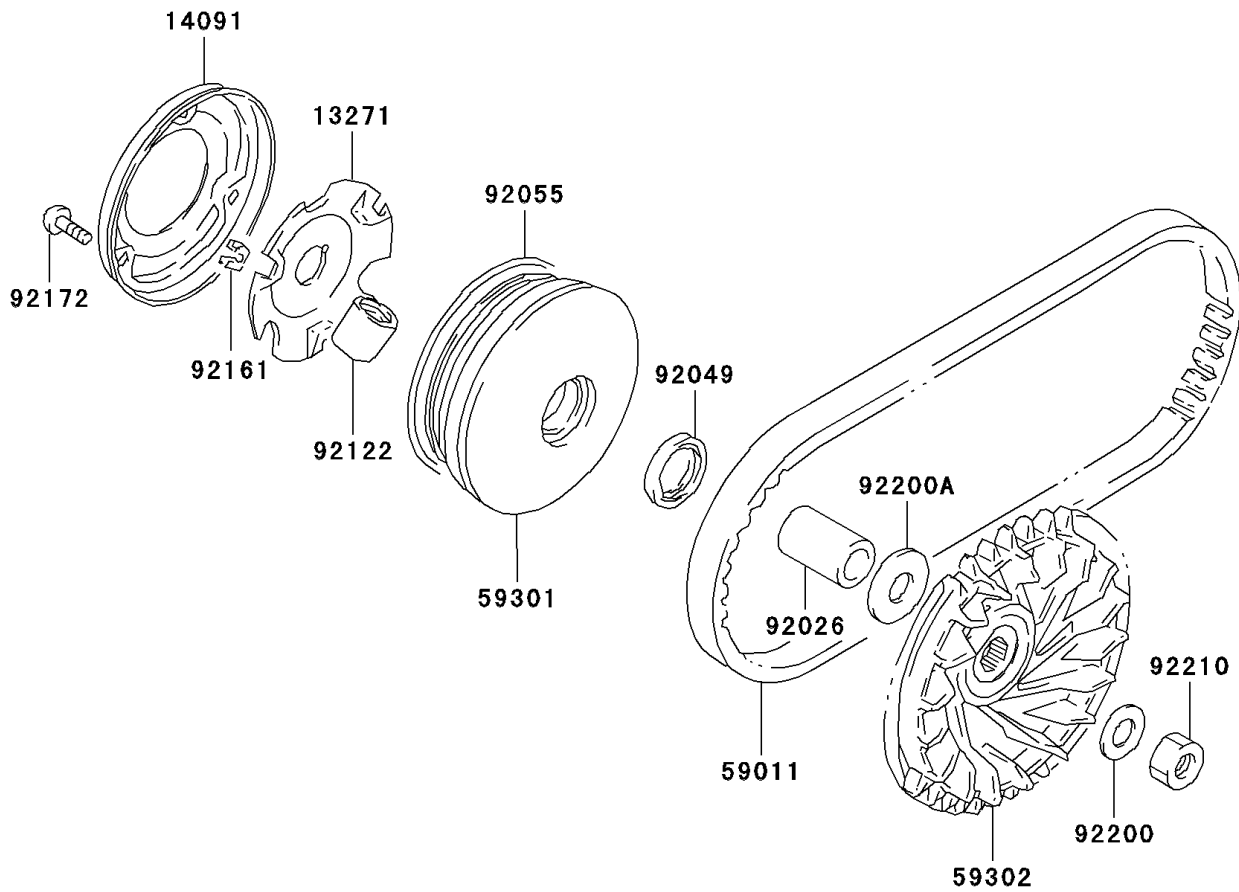

2004 KFX80 PARTS DIAGRAM

Belt Converter

E1390

2004 KFX80 PARTS LIST

Belt Converter

ITEM NAME	PART NUMBER	QUANTITY
PLATE,MOVABLE DRIVE (Ref # 13271)	13271-S040	1
COVER,MOVABLE DRIVE (Ref # 14091)	14091-S076	1
BELT,DRIVE (Ref # 59011)	59011-S003	1
SHEAVE-MOVABLE (Ref # 59301)	59301-S003	1
SHEAVE-COMP,FIXED DRIVE (Ref # 59302)	59302-S007	1
SPACER,MOVABLE DRIVE (Ref # 92026)	92026-S070	1
SEAL-OIL,MOVABLE DRIVE (Ref # 92049)	92049-S035	1
RING-O,MOVABLE DRIVE (Ref # 92055)	92055-S045	1
ROLLER,MOVABLE DRIVE (Ref # 92122)	92122-S007	6
DAMPER (Ref # 92161)	92161-S074	3
SCREW,MOVABLE DRIVE (Ref # 92172)	92172-S144	3
WASHER,CLUTCH (Ref # 92200)	92200-S087	1
WASHER,MOVABLE DRIVE FACE (Ref # 92200A)	92200-S113	1
NUT,FIXED DRIVE (Ref # 92210)	92210-S082	1