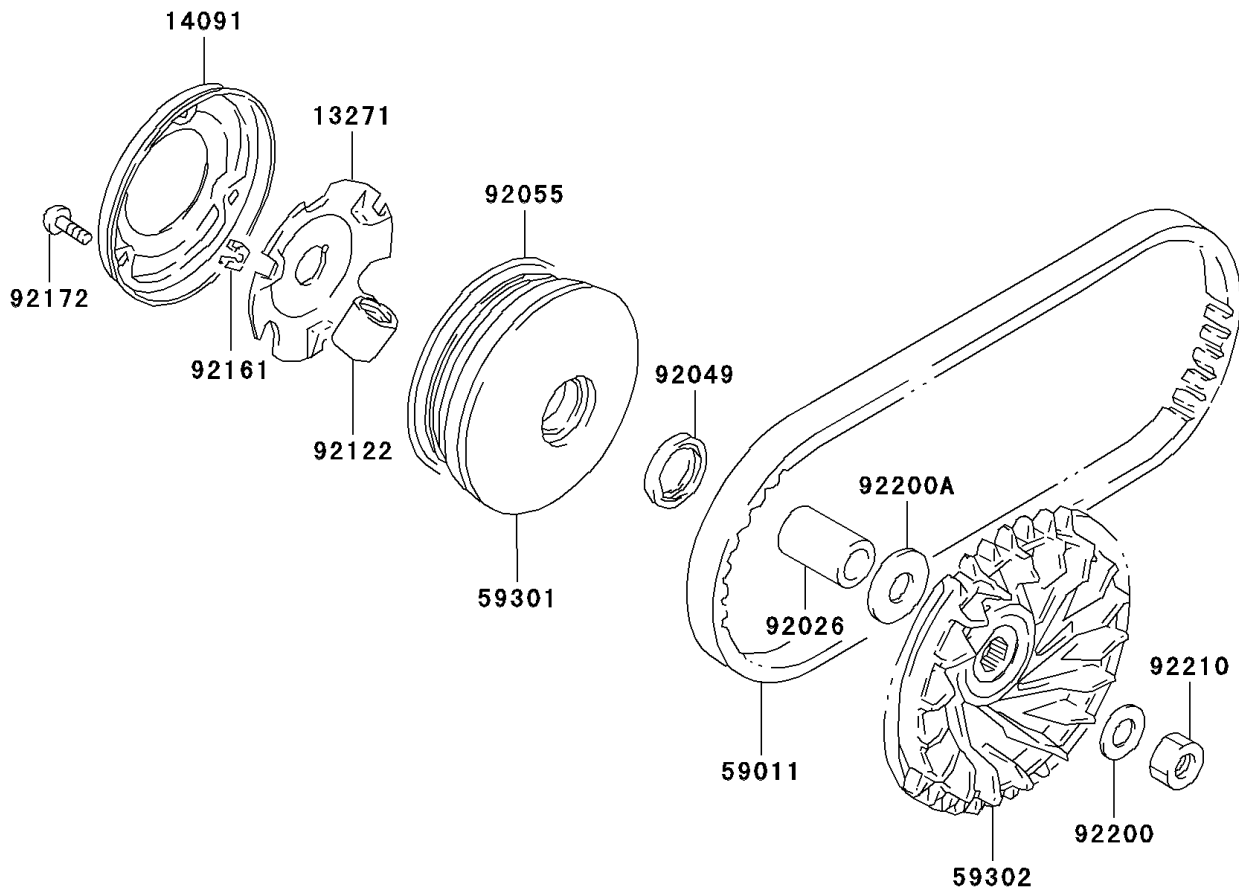

2005 KFX80 PARTS DIAGRAM

Belt Converter

E1390

2005 KFX80 PARTS LIST

Belt Converter

ITEM NAME	PART NUMBER	QUANTITY
PLATE,MOVABLE DRIVE (Ref # 13271)	13271-S040	1
COVER,MOVABLE DRIVE (Ref # 14091)	14091-S076	1
BELT,DRIVE (Ref # 59011)	59011-S003	1
SHEAVE-MOVABLE (Ref # 59301)	59301-S003	1
SHEAVE-COMP,FIXED DRIVE (Ref # 59302)	59302-S007	1
SPACER,MOVABLE DRIVE (Ref # 92026)	92026-S070	1
SEAL-OIL,MOVABLE DRIVE (Ref # 92049)	92049-S035	1
RING-O,MOVABLE DRIVE (Ref # 92055)	92055-S045	1
ROLLER,MOVABLE DRIVE (Ref # 92122)	92122-S007	6
DAMPER (Ref # 92161)	92161-S074	3
SCREW,MOVABLE DRIVE (Ref # 92172)	92172-S144	3
WASHER,CLUTCH (Ref # 92200)	92200-S087	1
WASHER,MOVABLE DRIVE FACE (Ref # 92200A)	92200-S113	1
NUT,FIXED DRIVE (Ref # 92210)	92210-S082	1