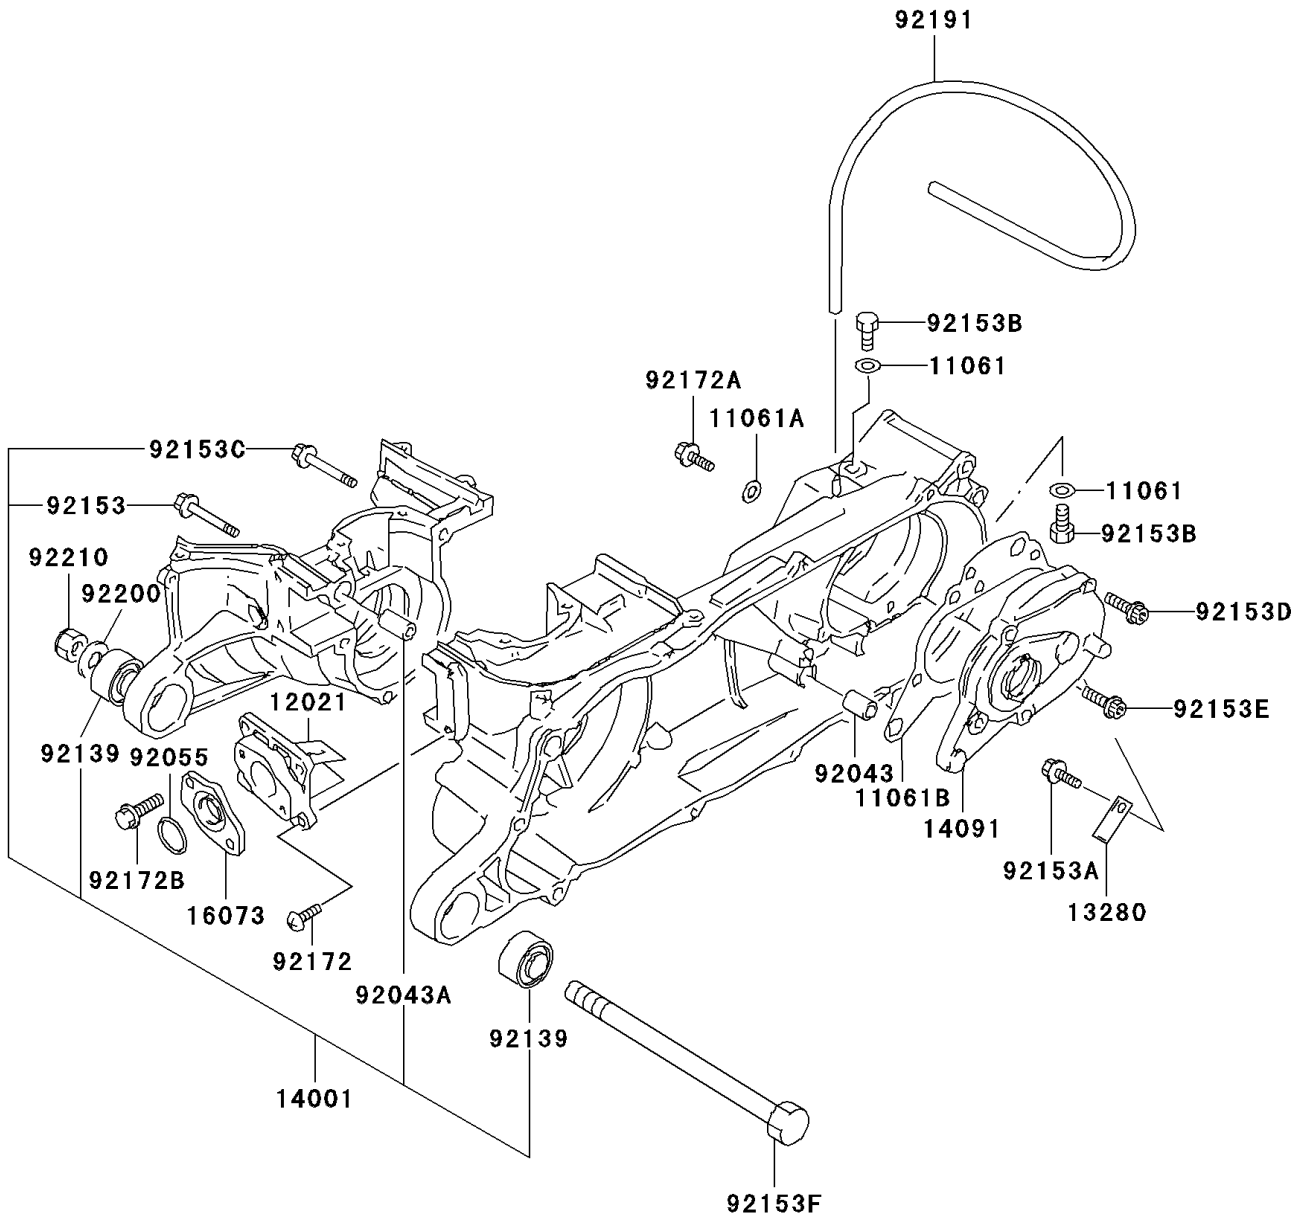

2005 KFX80 PARTS DIAGRAM

Crankcase

E1411

2005 KFX80 PARTS LIST

Crankcase

ITEM NAME	PART NUMBER	QUANTITY
GASKET,8.2X14X1 (Ref # 11061)	11061-S004	2
GASKET,OIL HOSE (Ref # 11061A)	11061-S045	1
GASKET,GEAR BOX COVER (Ref # 11061B)	11061-S054	1
VALVE-ASSY-REED (Ref # 12021)	12021-S001	1
HOLDER,GEAR BOX (Ref # 13280)	13280-S007	1
SET-CRANKCASE (Ref # 14001)	14001-S003	1
COVER,GEAR BOX (Ref # 14091)	14091-S073	1
INSULATOR,CARBURETOR (Ref # 16073)	16073-S001	1
PIN (Ref # 92043)	92043-S002	2
PIN (Ref # 92043A)	92043-S003	2
RING-O,CARBURETOR INSULATOR (Ref # 92055)	92055-S042	1
BUSHING,ENGINE MTG (Ref # 92139)	92139-S016	2
BOLT (Ref # 92153)	92153-S008	1
BOLT (Ref # 92153A)	92153-S073	1
BOLT (Ref # 92153B)	92153-S108	2
BOLT (Ref # 92153C)	92153-S128	4
BOLT,CLUTCH COVER (Ref # 92153D)	92153-S210	4
BOLT,GEAR BOX COVER (Ref # 92153E)	92153-S211	1
BOLT,ENGINE MTG (Ref # 92153F)	92153-S212	1
SCREW (Ref # 92172)	92172-S008	4
SCREW,OIL LEVEL (Ref # 92172A)	92172-S123	1
SCREW,CARBURETOR (Ref # 92172B)	92172-S136	2
TUBE,FUEL TANK BREATHER (Ref # 92191)	92191-S028	1
WASHER,ENGINE MTG (Ref # 92200)	92200-S104	1
NUT,ENGINE MTG (Ref # 92210)	92210-S078	1