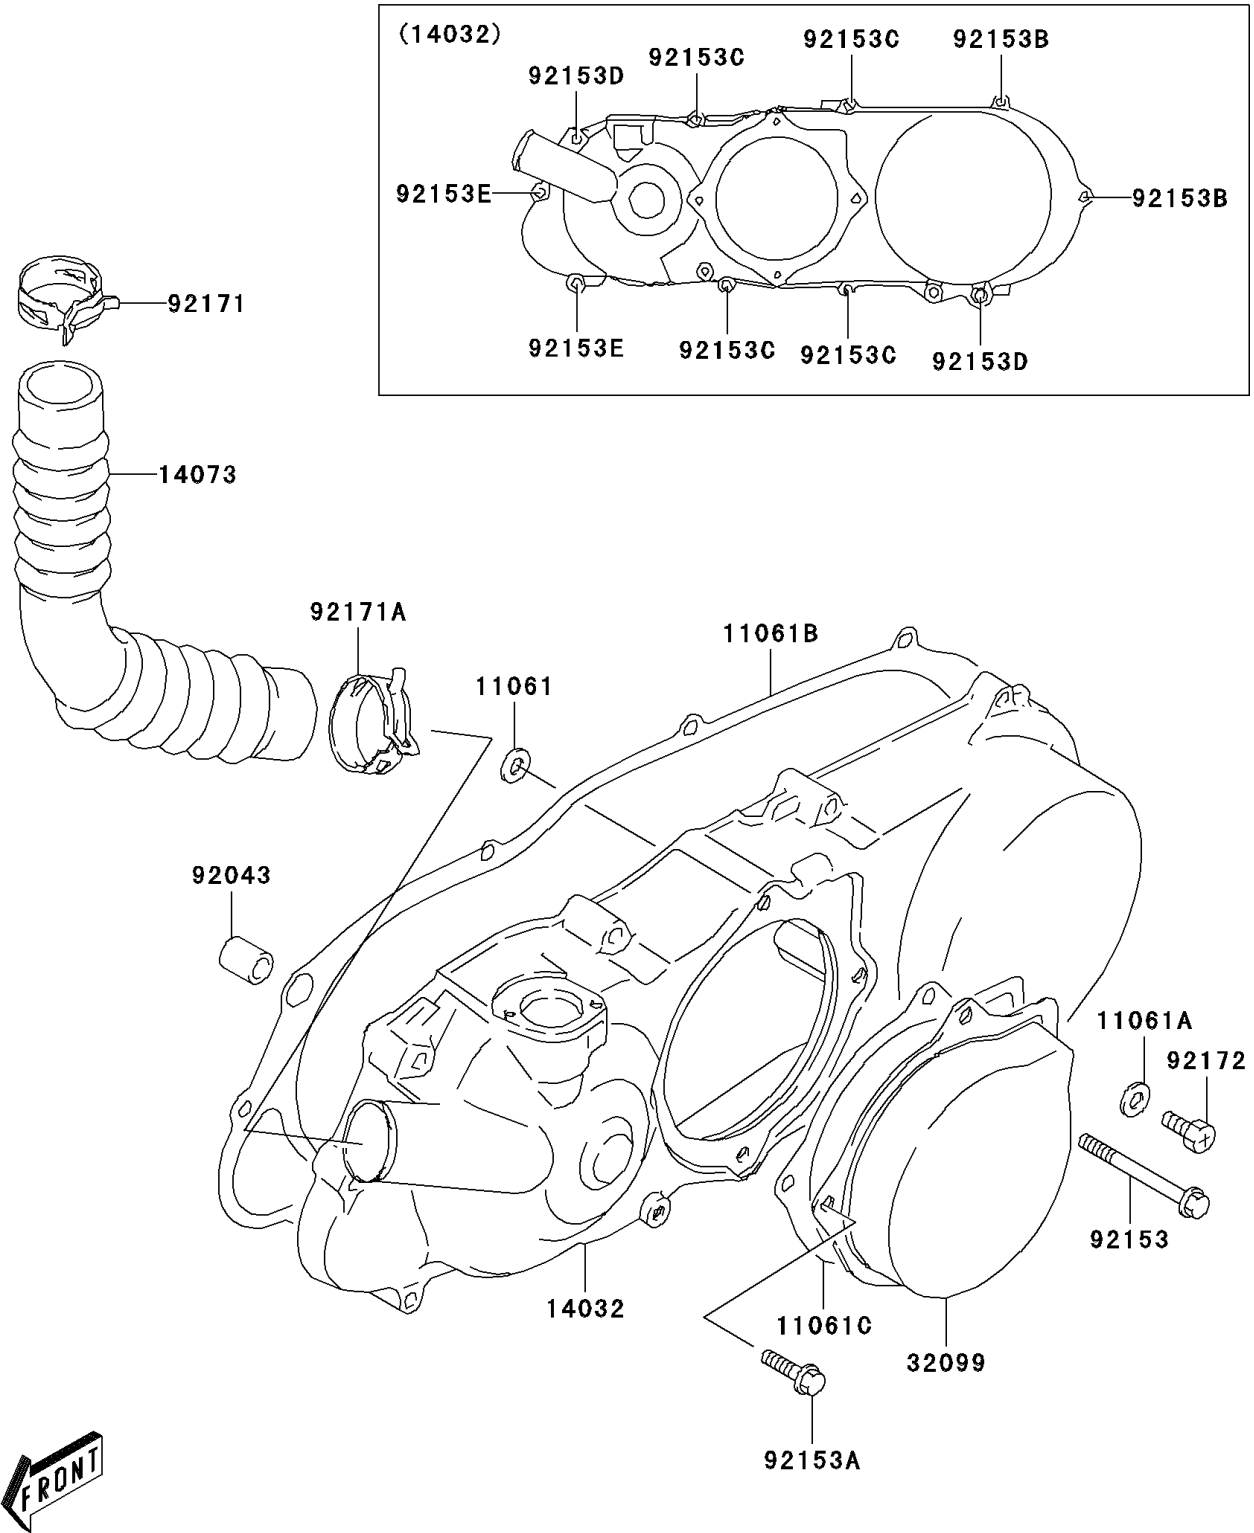

2003 KFX80 PARTS DIAGRAM

Engine Cover(s)

E1431

2003 KFX80 PARTS LIST

Engine Cover(s)

ITEM NAME	PART NUMBER	QUANTITY
GASKET,7X15X0.6 (Ref # 11061)	11061-S003	1
GASKET,8.2X14X1 (Ref # 11061A)	11061-S004	1
GASKET,CLUTCH COVER (Ref # 11061B)	11061-S055	1
GASKET,RECOIL STARTER (Ref # 11061C)	11061-S056	1
COVER-CLUTCH (Ref # 14032)	14032-S006	1
DUCT,BELT COOLING,IN (Ref # 14073)	14073-S005	1
CASE,RECOIL STARTER (Ref # 32099)	32099-S004	1
PIN (Ref # 92043)	92043-S003	2
BOLT (Ref # 92153)	92153-S006	1
BOLT,RECOIL STARTER (Ref # 92153A)	92153-S193	3
BOLT,CLUTCH COVER (Ref # 92153B)	92153-S210	2
BOLT,CLUTCH COVER (Ref # 92153C)	92153-S213	4
BOLT (Ref # 92153D)	92153-S214	2
BOLT,STARTER MOTOR (Ref # 92153E)	92153-S215	2
CLAMP,BELT COOLING (Ref # 92171)	92171-S066	1
CLAMP,BELT COOLING (Ref # 92171A)	92171-S067	1
SCREW,DRAIN (Ref # 92172)	92172-S159	1