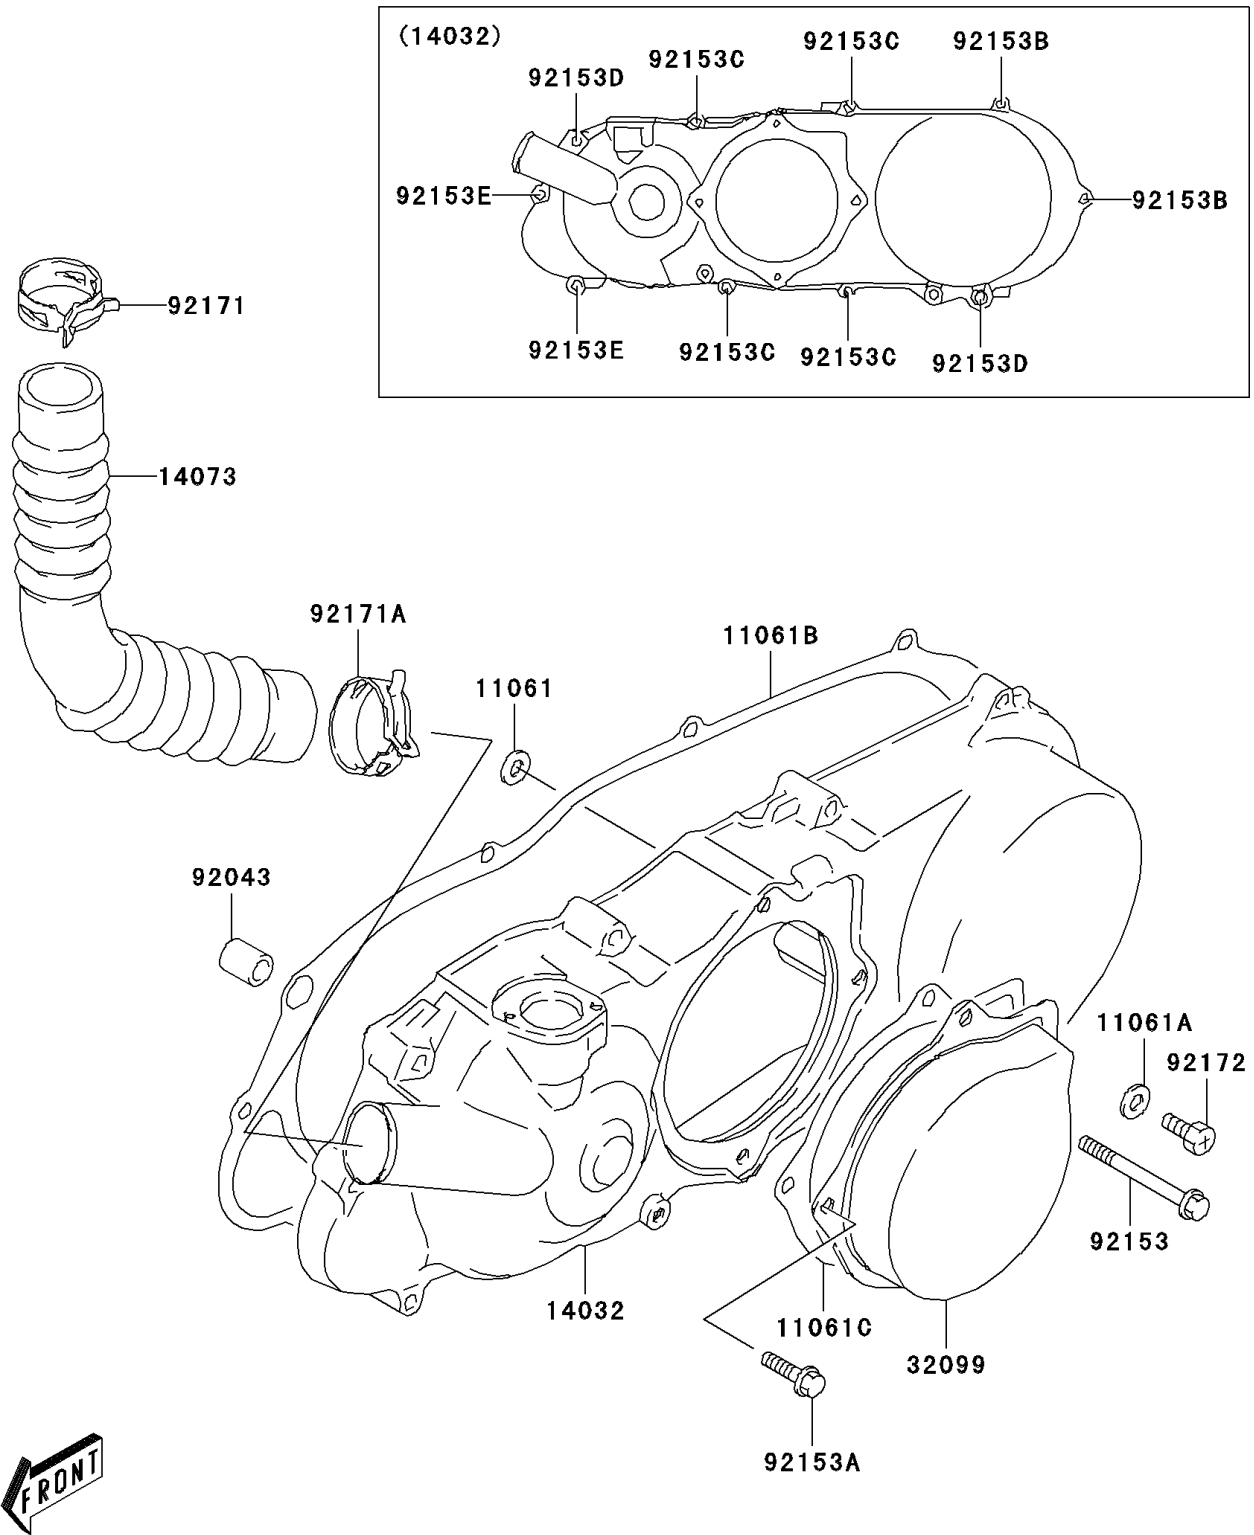

2004 KFX80 PARTS DIAGRAM

Engine Cover(s)

E1431

2004 KFX80 PARTS LIST

Engine Cover(s)

ITEM NAME	PART NUMBER	QUANTITY
GASKET,7X15X0.6 (Ref # 11061)	11061-S003	1
GASKET,8.2X14X1 (Ref # 11061A)	11061-S004	1
GASKET,CLUTCH COVER (Ref # 11061B)	11061-S055	1
GASKET,RECOIL STARTER (Ref # 11061C)	11061-S056	1
COVER-CLUTCH (Ref # 14032)	14032-S006	1
DUCT,BELT COOLING,IN (Ref # 14073)	14073-S005	1
CASE,RECOIL STARTER (Ref # 32099)	32099-S004	1
PIN (Ref # 92043)	92043-S003	2
BOLT (Ref # 92153)	92153-S006	1
BOLT,RECOIL STARTER (Ref # 92153A)	92153-S193	3
BOLT,CLUTCH COVER (Ref # 92153B)	92153-S210	2
BOLT,CLUTCH COVER (Ref # 92153C)	92153-S213	4
BOLT (Ref # 92153D)	92153-S214	2
BOLT,STARTER MOTOR (Ref # 92153E)	92153-S215	2
CLAMP,BELT COOLING (Ref # 92171)	92171-S066	1
CLAMP,BELT COOLING (Ref # 92171A)	92171-S067	1
SCREW,DRAIN (Ref # 92172)	92172-S159	1