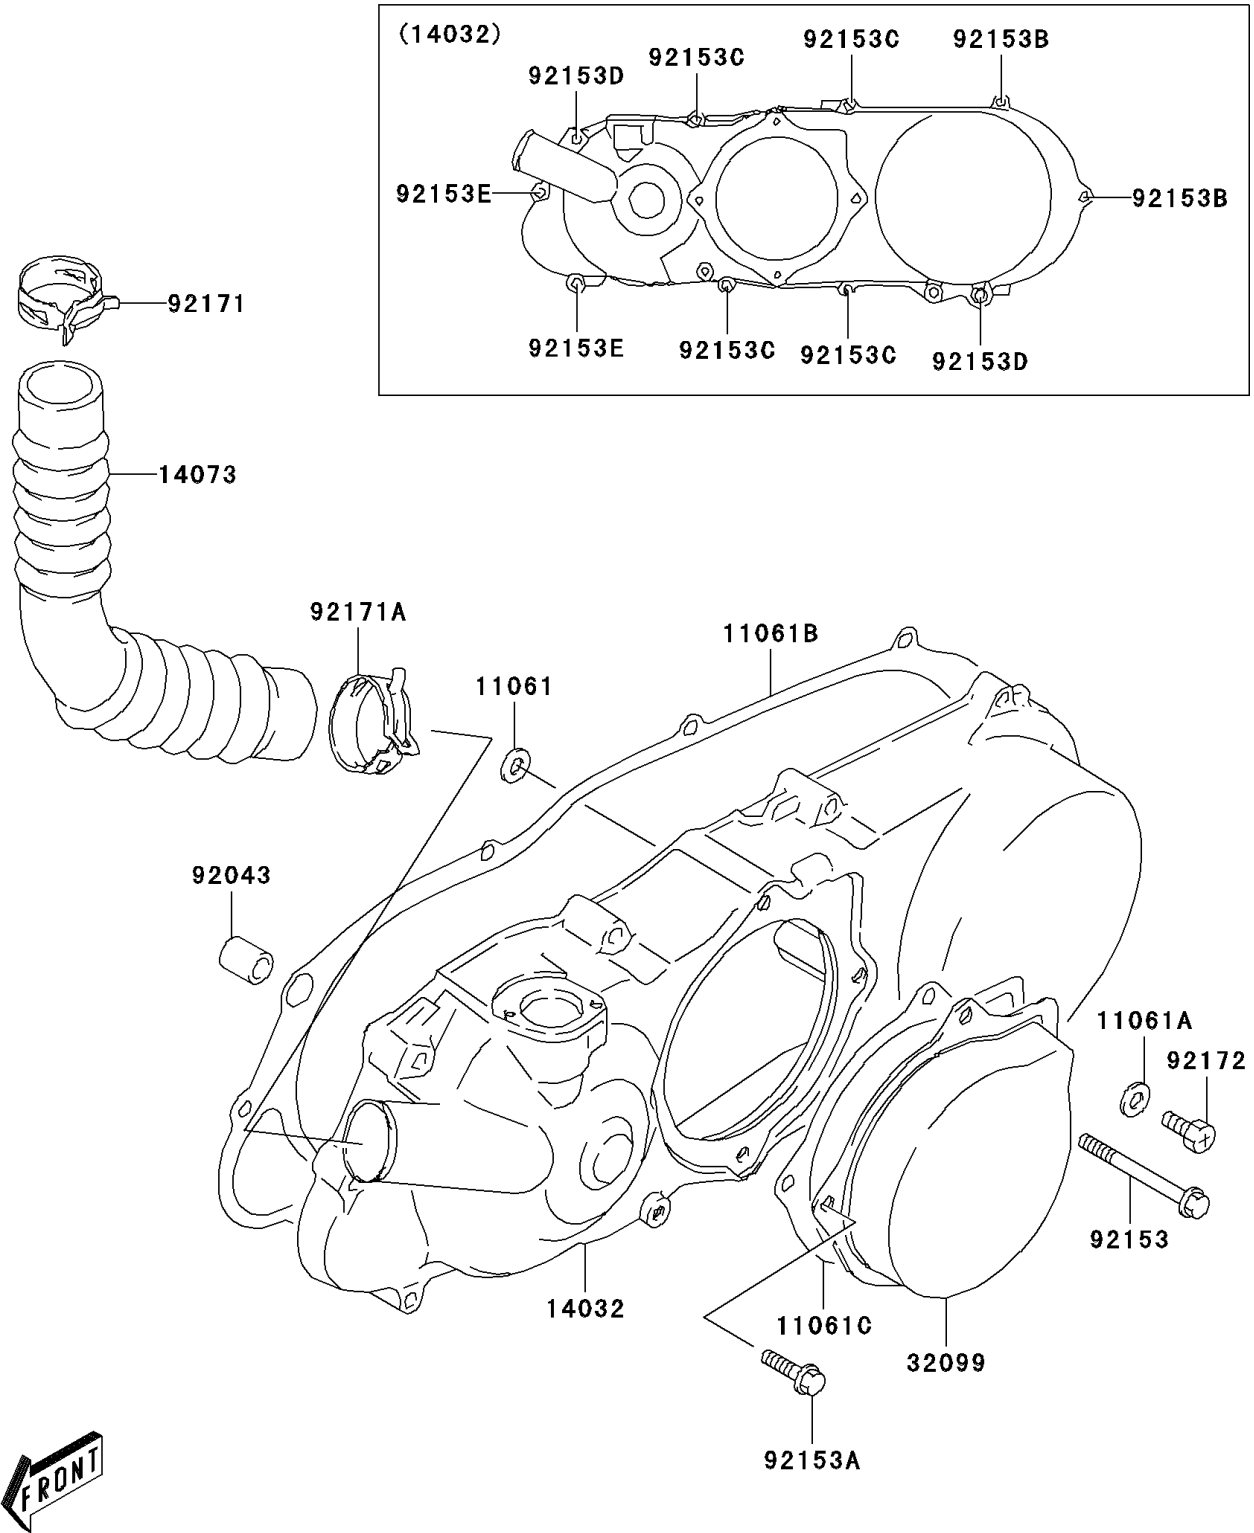

2004 KFX80 PARTS DIAGRAM

Engine Cover(s)

E1431

2004 KFX80 PARTS LIST

Engine Cover(s)

ITEM NAME	PART NUMBER	QUANTITY
GASKET,7X15X0.6 (Ref # 11061)	11061-S003	1
GASKET,8.2X14X1 (Ref # 11061A)	11061-S004	1
GASKET,CLUTCH COVER (Ref # 11061B)	11061-S055	1
GASKET,RECOIL STARTER (Ref # 11061C)	11061-S056	1
COVER-CLUTCH (Ref # 14032)	14032-S006	1
DUCT,BELT COOLING,IN (Ref # 14073)	14073-S005	1
CASE,RECOIL STARTER (Ref # 32099)	32099-S004	1
PIN (Ref # 92043)	92043-S003	2
BOLT (Ref # 92153)	92153-S006	1
BOLT,RECOIL STARTER (Ref # 92153A)	92153-S193	3
BOLT,CLUTCH COVER (Ref # 92153B)	92153-S210	2
BOLT,CLUTCH COVER (Ref # 92153C)	92153-S213	4
BOLT (Ref # 92153D)	92153-S214	2
BOLT,STARTER MOTOR (Ref # 92153E)	92153-S215	2
CLAMP,BELT COOLING (Ref # 92171)	92171-S066	1
CLAMP,BELT COOLING (Ref # 92171A)	92171-S067	1
SCREW,DRAIN (Ref # 92172)	92172-S159	1