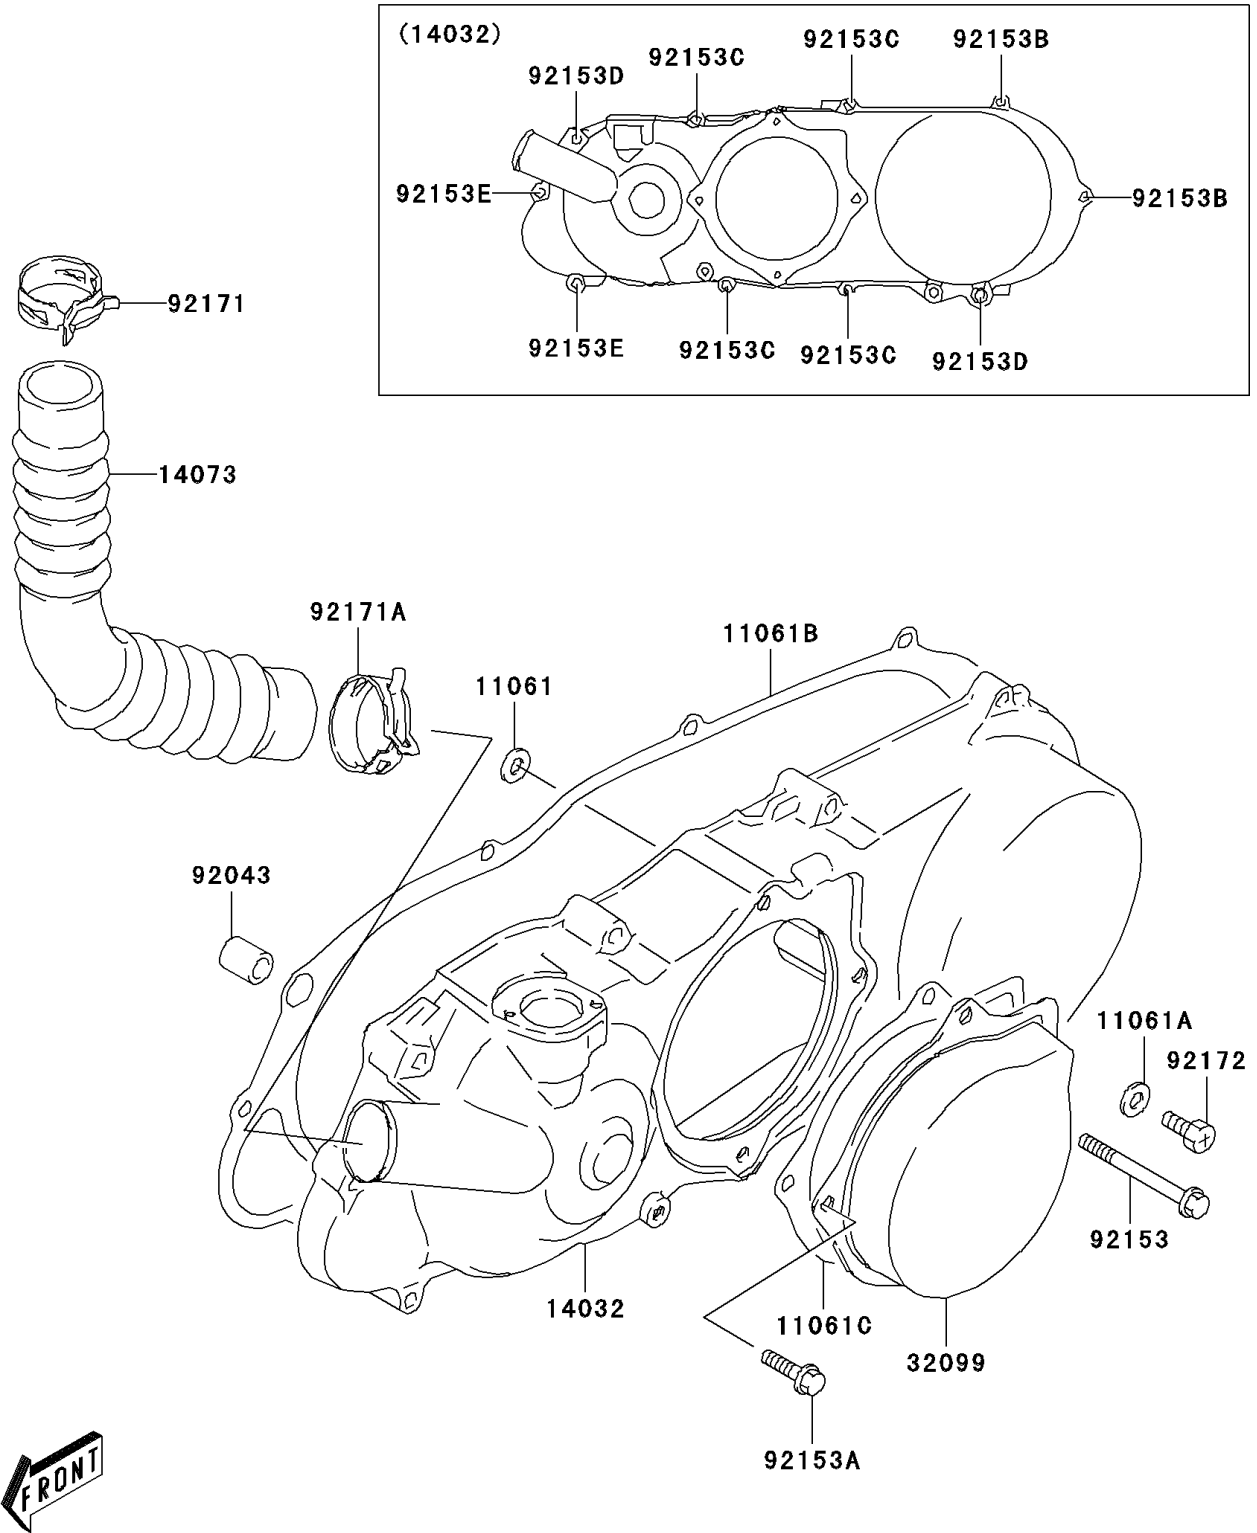

2005 KFX80 PARTS DIAGRAM

Engine Cover(s)

E1431

2005 KFX80 PARTS LIST

Engine Cover(s)

ITEM NAME	PART NUMBER	QUANTITY
GASKET,7X15X0.6 (Ref # 11061)	11061-S003	1
GASKET,8.2X14X1 (Ref # 11061A)	11061-S004	1
GASKET,CLUTCH COVER (Ref # 11061B)	11061-S055	1
GASKET,RECOIL STARTER (Ref # 11061C)	11061-S056	1
COVER-CLUTCH (Ref # 14032)	14032-S006	1
DUCT,BELT COOLING,IN (Ref # 14073)	14073-S005	1
CASE,RECOIL STARTER (Ref # 32099)	32099-S004	1
PIN (Ref # 92043)	92043-S003	2
BOLT (Ref # 92153)	92153-S006	1
BOLT,RECOIL STARTER (Ref # 92153A)	92153-S193	3
BOLT,CLUTCH COVER (Ref # 92153B)	92153-S210	2
BOLT,CLUTCH COVER (Ref # 92153C)	92153-S213	4
BOLT (Ref # 92153D)	92153-S214	2
BOLT,STARTER MOTOR (Ref # 92153E)	92153-S215	2
CLAMP,BELT COOLING (Ref # 92171)	92171-S066	1
CLAMP,BELT COOLING (Ref # 92171A)	92171-S067	1
SCREW,DRAIN (Ref # 92172)	92172-S159	1