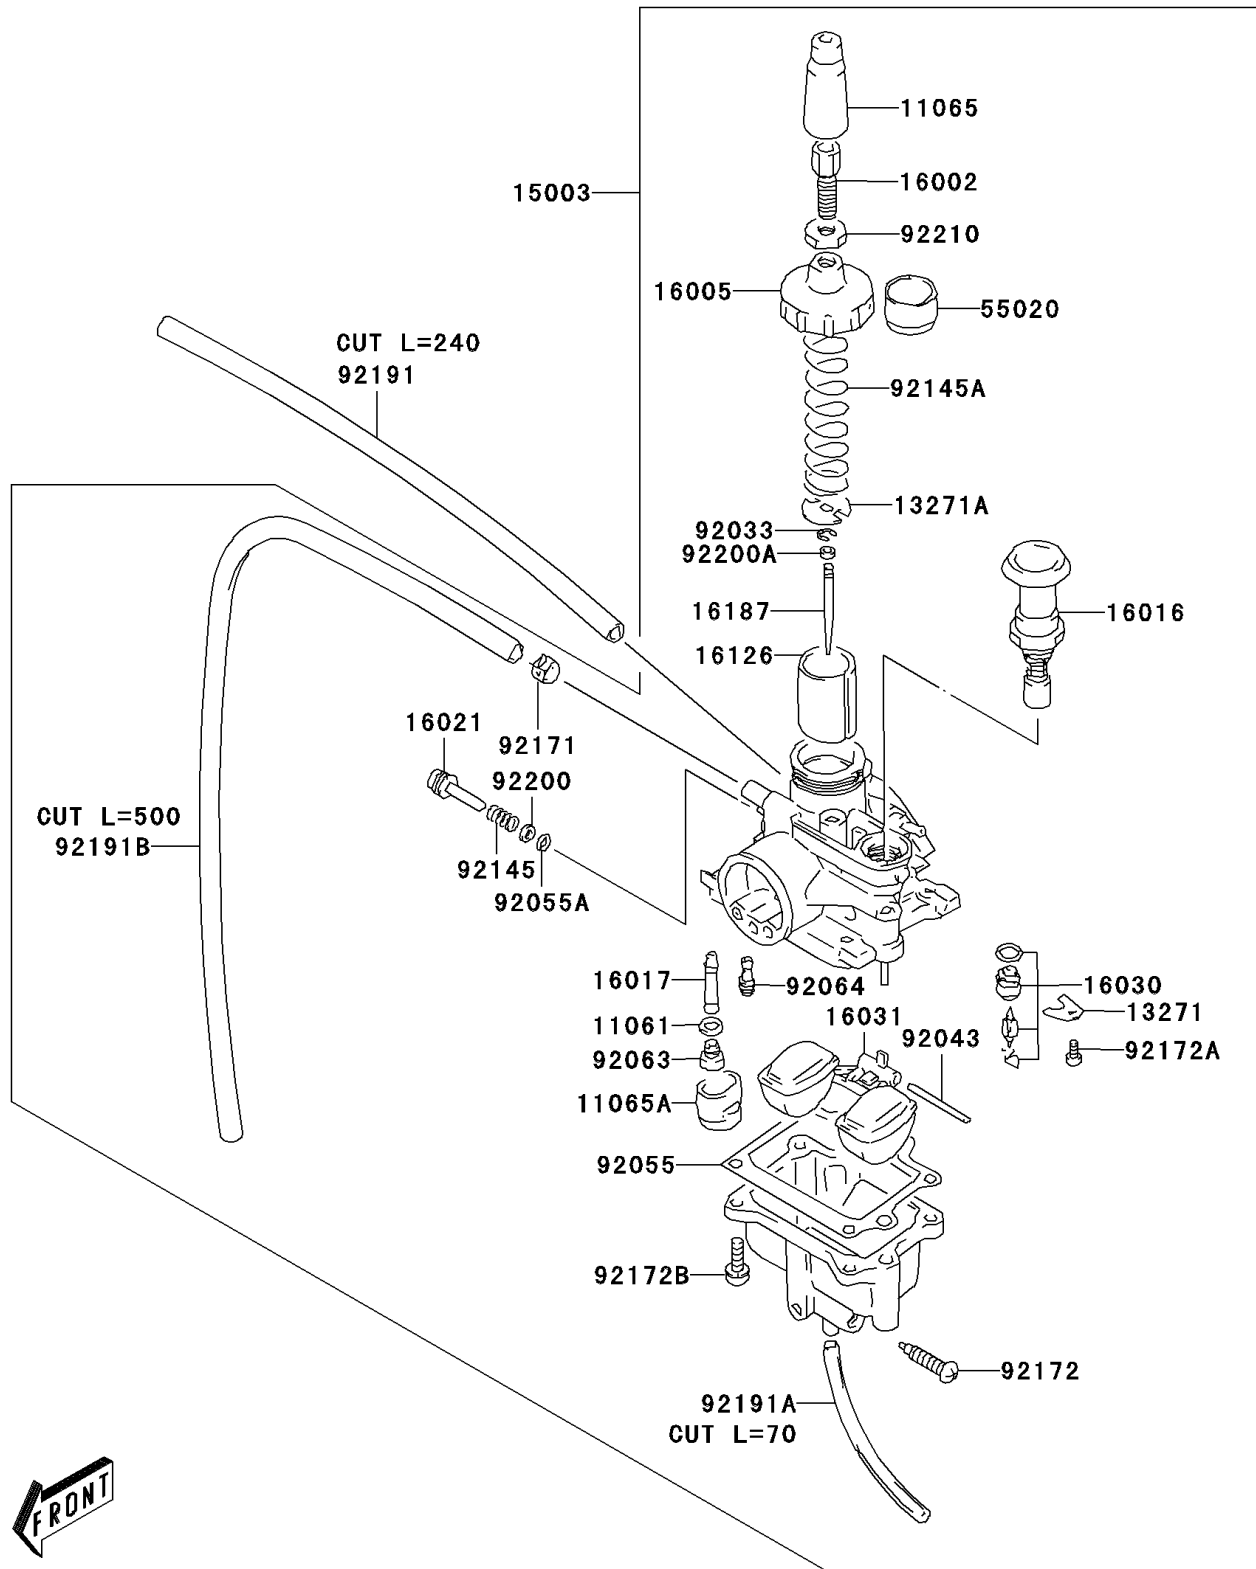

2004 KFX80 PARTS DIAGRAM

Carburetor

E1611

2004 KFX80 PARTS LIST

Carburetor

ITEM NAME	PART NUMBER	QUANTITY
GASKET (Ref # 11061)	11061-S057	1
CAP (Ref # 11065)	11065-S024	1
CAP (Ref # 11065A)	11065-S025	1
PLATE (Ref # 13271)	13271-S037	1
PLATE (Ref # 13271A)	13271-S038	1
CARBURETOR-ASSY (Ref # 15003)	15003-S005	1
ADJUSTER-CABLE (Ref # 16002)	16002-S001	1
TOP-CHAMBER (Ref # 16005)	16005-S010	1
PLUNGER (Ref # 16016)	16016-S005	1
JET-NEEDLE,(E-0) (Ref # 16017)	16017-S004	1
SCREW-THROTTLE STOP (Ref # 16021)	16021-S004	1
VALVE-FLOAT (Ref # 16030)	16030-S005	1
FLOAT (Ref # 16031)	16031-S005	1
VALVE,CA 2.5 (Ref # 16126)	16126-S007	1
NEEDLE-JET (Ref # 16187)	16187-S006	1
GUARD (Ref # 55020)	55020-S009	1
RING-SNAP,NEEDLE (Ref # 92033)	92033-S025	1
PIN (Ref # 92043)	92043-S029	1
RING-O,GASKET (Ref # 92055)	92055-S043	1
RING-O (Ref # 92055A)	92055-S044	1
JET-MAIN (Ref # 92063)	92063-S004	1
JET-PILOT (Ref # 92064)	92064-S006	1
SPRING (Ref # 92145)	92145-S072	1
SPRING,THROTTLE VALVE (Ref # 92145A)	92145-S073	1
CLAMP (Ref # 92171)	92171-S068	1
SCREW,DRAIN (Ref # 92172)	92172-S046	1
SCREW (Ref # 92172A)	92172-S138	1
SCREW (Ref # 92172B)	92172-S139	4
TUBE,VACUUM (Ref # 92191)	92191-S038	1

2004 KFX80 PARTS LIST

Carburetor

ITEM NAME	PART NUMBER	QUANTITY
TUBE,3X5X600 (Ref # 92191A)	92191-S044	1
TUBE,3.5X6.5X600 (Ref # 92191B)	92191-S045	1
WASHER (Ref # 92200)	92200-S106	1
WASHER (Ref # 92200A)	92200-S107	1
NUT (Ref # 92210)	92210-S079	1