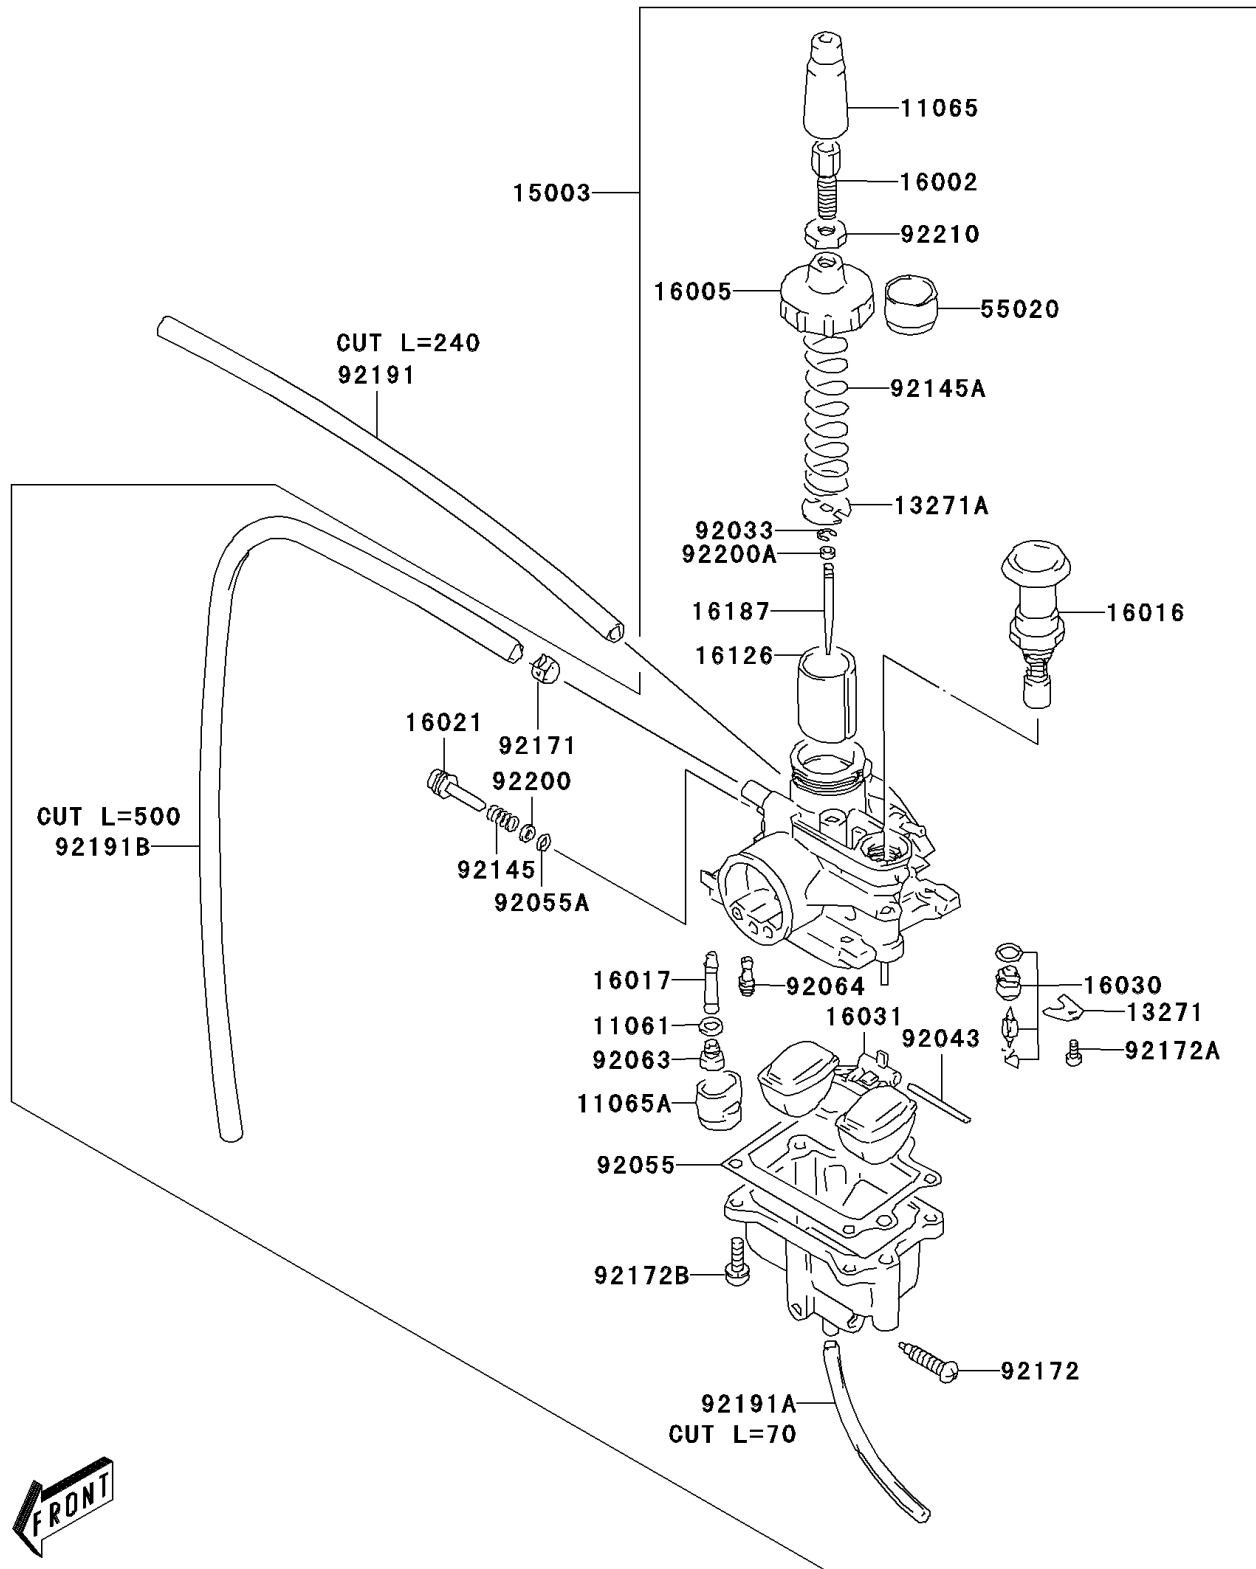

2005 KFX80 PARTS DIAGRAM

Carburetor

E1611

2005 KFX80 PARTS LIST

Carburetor

ITEM NAME	PART NUMBER	QUANTITY
GASKET (Ref # 11061)	11061-S057	1
CAP (Ref # 11065)	11065-S024	1
CAP (Ref # 11065A)	11065-S025	1
PLATE (Ref # 13271)	13271-S037	1
PLATE (Ref # 13271A)	13271-S038	1
CARBURETOR-ASSY (Ref # 15003)	15003-S005	1
ADJUSTER-CABLE (Ref # 16002)	16002-S001	1
TOP-CHAMBER (Ref # 16005)	16005-S010	1
PLUNGER (Ref # 16016)	16016-S005	1
JET-NEEDLE,(E-0) (Ref # 16017)	16017-S004	1
SCREW-THROTTLE STOP (Ref # 16021)	16021-S004	1
VALVE-FLOAT (Ref # 16030)	16030-S005	1
FLOAT (Ref # 16031)	16031-S005	1
VALVE,CA 2.5 (Ref # 16126)	16126-S007	1
NEEDLE-JET (Ref # 16187)	16187-S006	1
GUARD (Ref # 55020)	55020-S009	1
RING-SNAP,NEEDLE (Ref # 92033)	92033-S025	1
PIN (Ref # 92043)	92043-S029	1
RING-O,GASKET (Ref # 92055)	92055-S043	1
RING-O (Ref # 92055A)	92055-S044	1
JET-MAIN (Ref # 92063)	92063-S004	1
JET-PILOT (Ref # 92064)	92064-S006	1
SPRING (Ref # 92145)	92145-S072	1
SPRING,THROTTLE VALVE (Ref # 92145A)	92145-S073	1
CLAMP (Ref # 92171)	92171-S068	1
SCREW,DRAIN (Ref # 92172)	92172-S046	1
SCREW (Ref # 92172A)	92172-S138	1
SCREW (Ref # 92172B)	92172-S139	4
TUBE,VACUUM (Ref # 92191)	92191-S038	1

2005 KFX80 PARTS LIST

Carburetor

ITEM NAME	PART NUMBER	QUANTITY
TUBE,3X5X600 (Ref # 92191A)	92191-S044	1
TUBE,3.5X6.5X600 (Ref # 92191B)	92191-S045	1
WASHER (Ref # 92200)	92200-S106	1
WASHER (Ref # 92200A)	92200-S107	1
NUT (Ref # 92210)	92210-S079	1