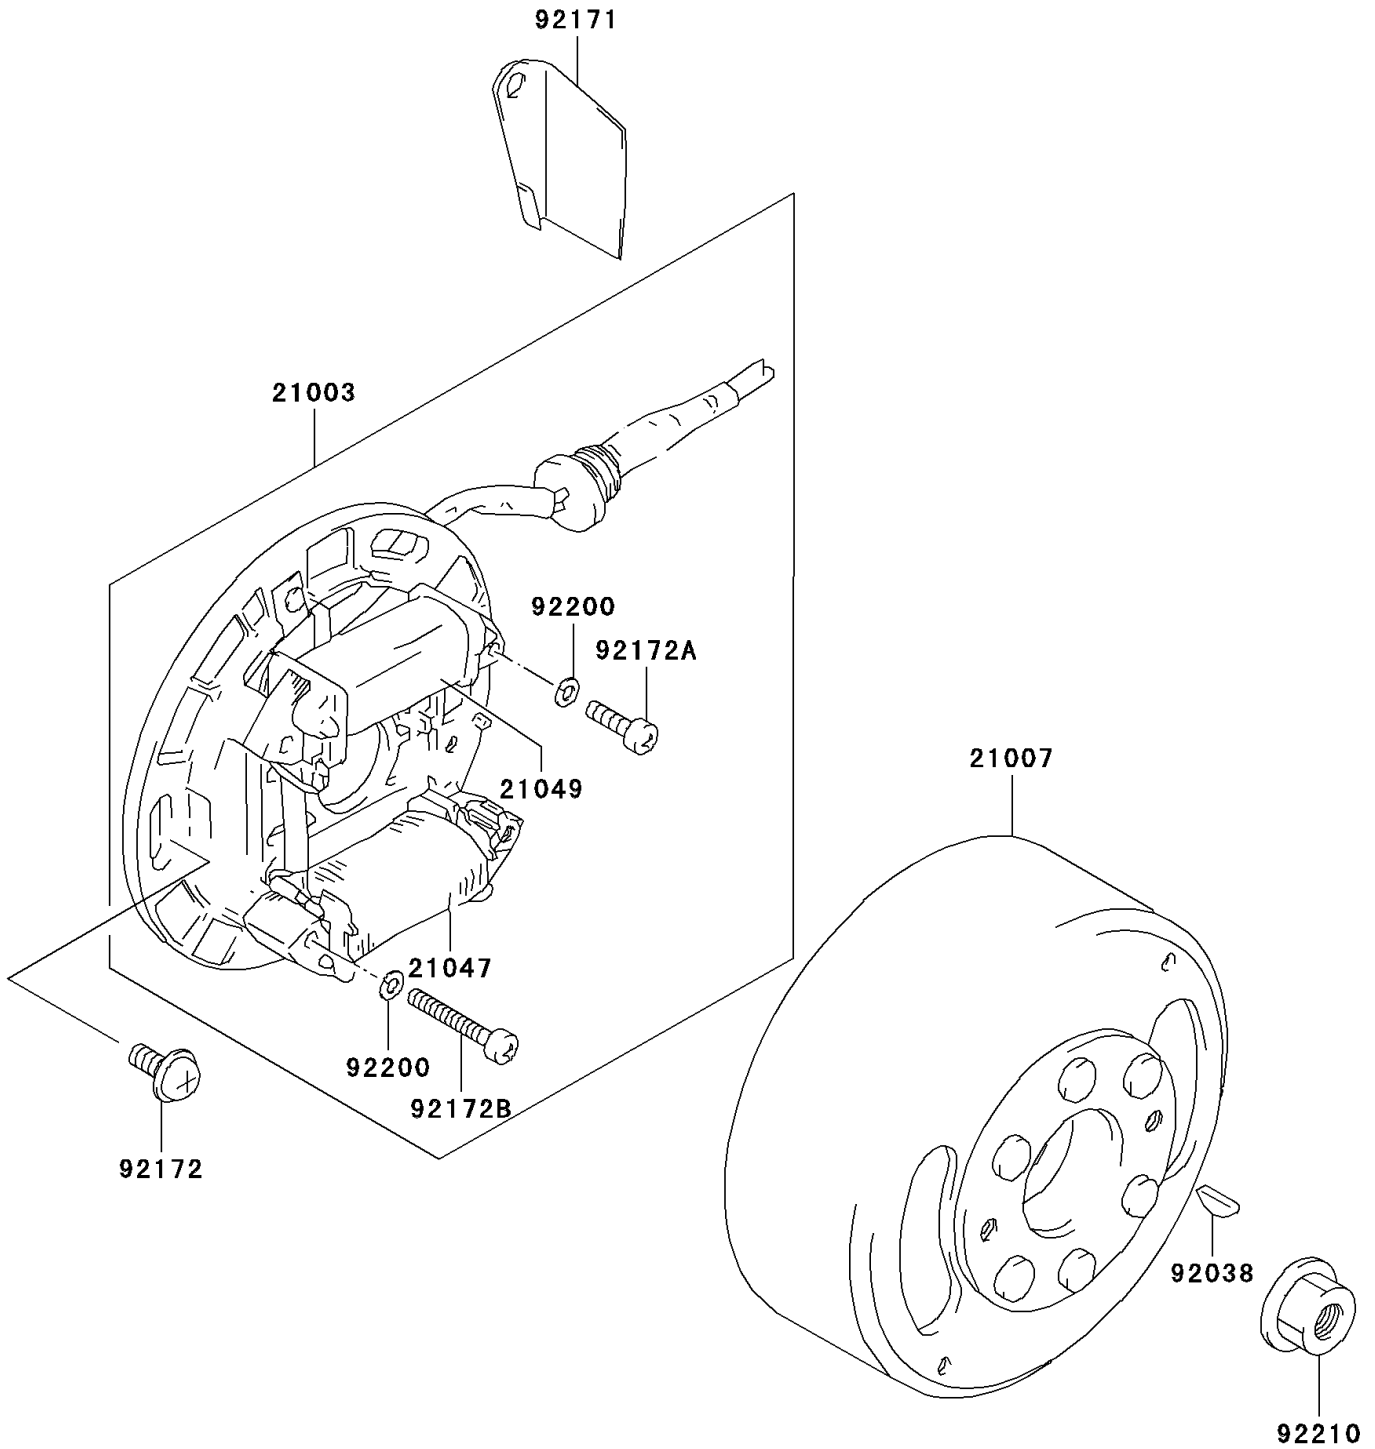

2004 KFX80 PARTS DIAGRAM

Generator
E1810

2004 KFX80 PARTS LIST

Generator

ITEM NAME	PART NUMBER	QUANTITY
STATOR (Ref # 21003)	21003-S005	1
ROTOR (Ref # 21007)	21007-S006	1
COIL-LIGHTING (Ref # 21047)	21047-S001	1
COIL-EXCITING (Ref # 21049)	21049-S001	1
KEY,MAGNETO ROTOR (Ref # 92038)	92038-S001	1
CLAMP,MAGNETO LEAD (Ref # 92171)	92171-S079	1
SCREW (Ref # 92172)	92172-S016	3
SCREW (Ref # 92172A)	92172-S148	2
SCREW (Ref # 92172B)	92172-S149	2
WASHER,LOCK (Ref # 92200)	92200-S116	4
NUT (Ref # 92210)	92210-S005	1