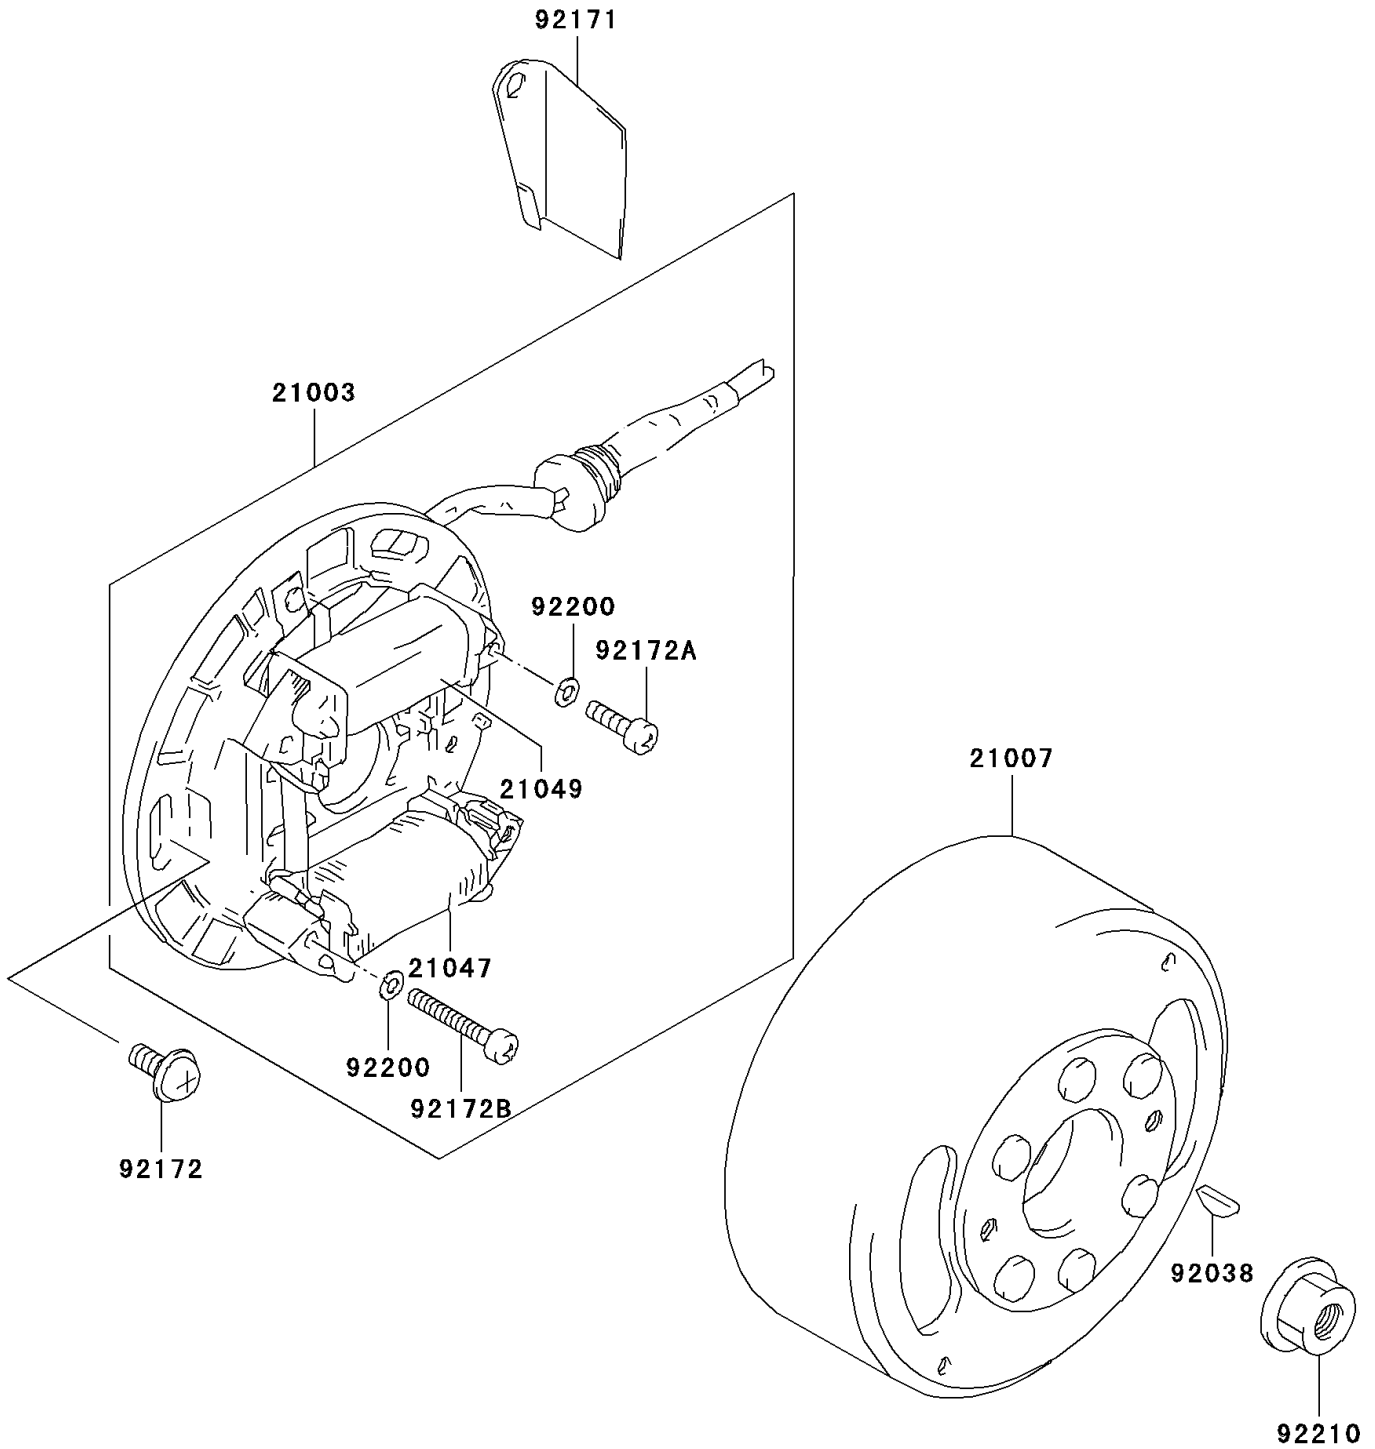

2005 KFX80 PARTS DIAGRAM

Generator
E1810

2005 KFX80 PARTS LIST

Generator

ITEM NAME	PART NUMBER	QUANTITY
STATOR (Ref # 21003)	21003-S005	1
ROTOR (Ref # 21007)	21007-S006	1
COIL-LIGHTING (Ref # 21047)	21047-S001	1
COIL-EXCITING (Ref # 21049)	21049-S001	1
KEY,MAGNETO ROTOR (Ref # 92038)	92038-S001	1
CLAMP,MAGNETO LEAD (Ref # 92171)	92171-S079	1
SCREW (Ref # 92172)	92172-S016	3
SCREW (Ref # 92172A)	92172-S148	2
SCREW (Ref # 92172B)	92172-S149	2
WASHER,LOCK (Ref # 92200)	92200-S116	4
NUT (Ref # 92210)	92210-S005	1