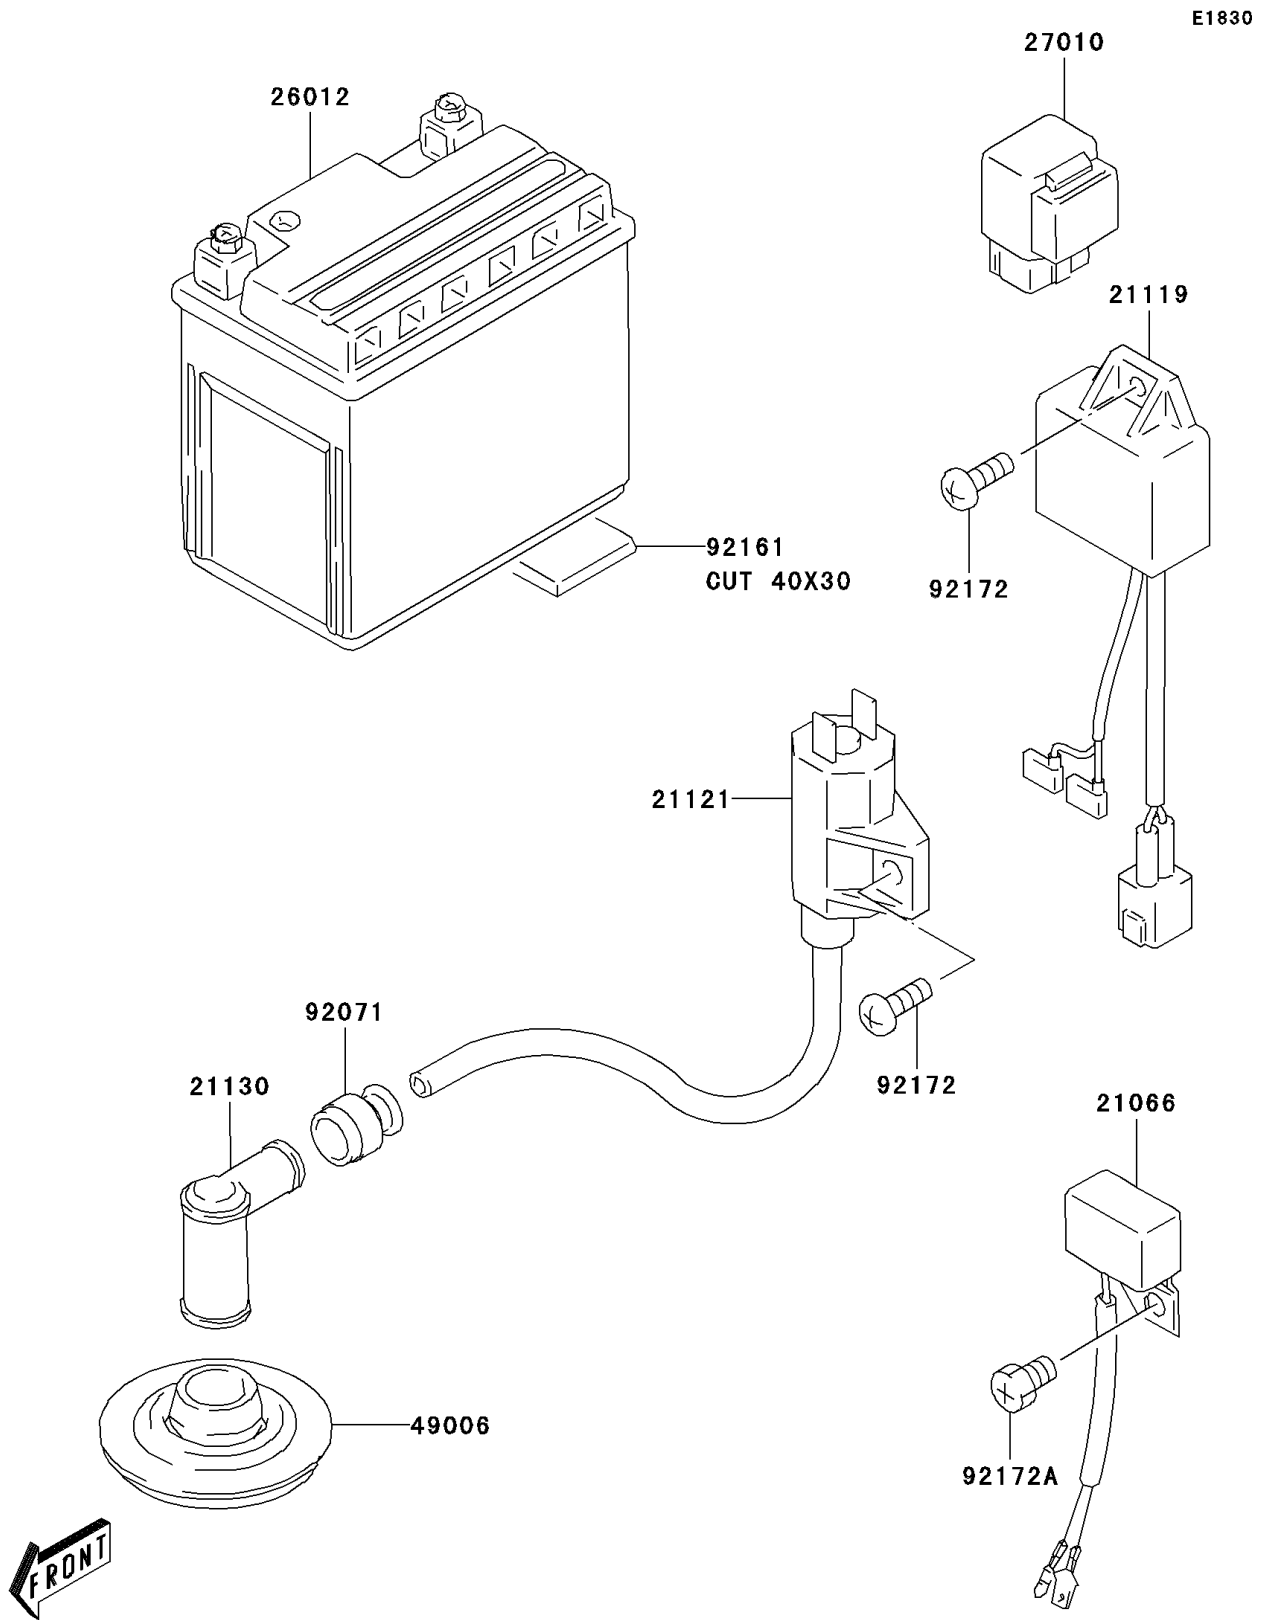

2004 KFX80 PARTS DIAGRAM

Ignition System

2004 KFX80 PARTS LIST

Ignition System

ITEM NAME	PART NUMBER	QUANTITY
REGULATOR-VOLTAGE (Ref # 21066)	21066-S003	1
IGNITER (Ref # 21119)	21119-S004	1
COIL-IGNITION (Ref # 21121)	21121-S007	1
CAP-SPARK PLUG (Ref # 21130)	21130-S005	1
BATTERY,YTX5L-BS,12V4AH (Ref # 26012)	26012-S007	1
SWITCH,STARTING MOTOR (Ref # 27010)	27010-S016	1
BOOT,SPARK PLUG CAP (Ref # 49006)	49006-S016	1
GROMMET,HIGHTENSION (Ref # 92071)	92071-S004	1
DAMPER,170X95X3.0 (Ref # 92161)	92161-S014	6
SCREW (Ref # 92172)	92172-S021	2
SCREW,OIL LEVEL (Ref # 92172A)	92172-S123	1