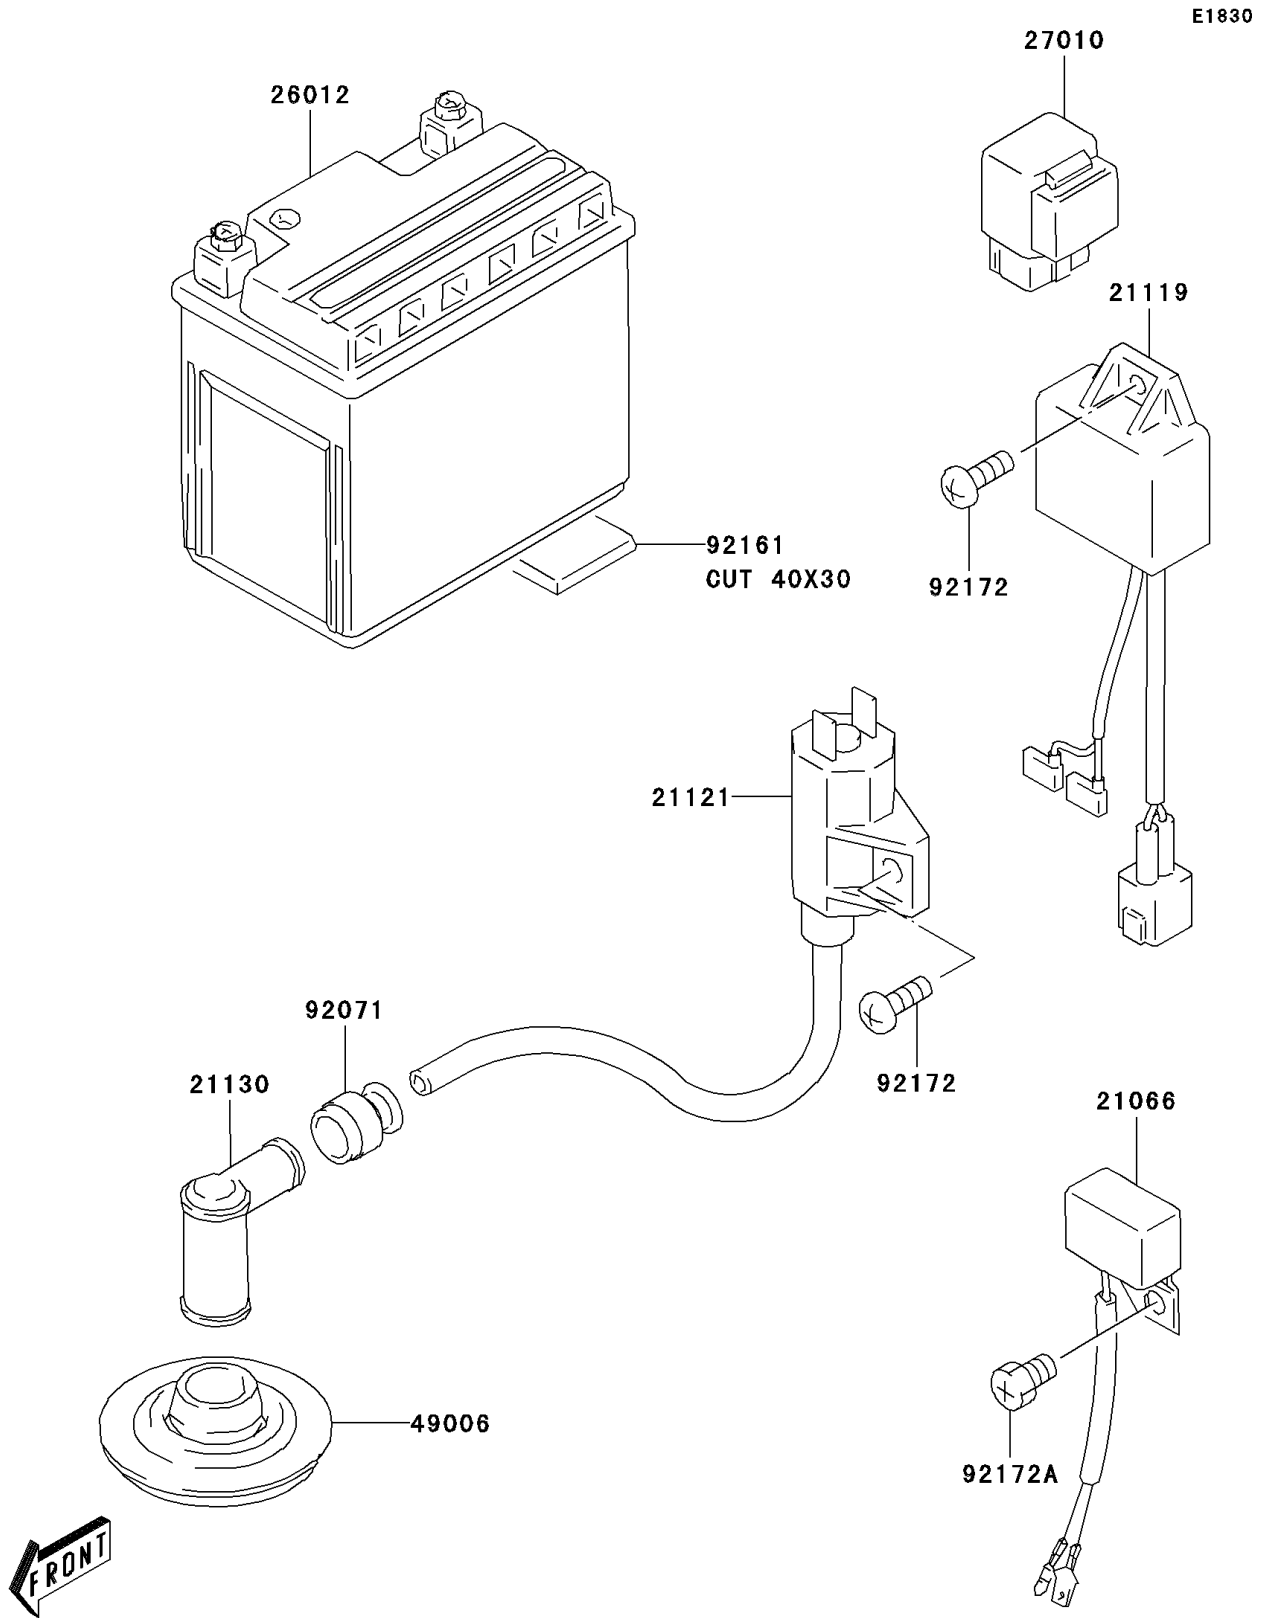

2005 KFX80 PARTS DIAGRAM

Ignition System

2005 KFX80 PARTS LIST

Ignition System

ITEM NAME	PART NUMBER	QUANTITY
REGULATOR-VOLTAGE (Ref # 21066)	21066-S003	1
IGNITER (Ref # 21119)	21119-S004	1
COIL-IGNITION (Ref # 21121)	21121-S007	1
CAP-SPARK PLUG (Ref # 21130)	21130-S005	1
BATTERY,YTX5L-BS,12V4AH (Ref # 26012)	26012-S007	1
SWITCH,STARTING MOTOR (Ref # 27010)	27010-S016	1
BOOT,SPARK PLUG CAP (Ref # 49006)	49006-S016	1
GROMMET,HIGHTENSION (Ref # 92071)	92071-S004	1
DAMPER,170X95X3.0 (Ref # 92161)	92161-S014	6
SCREW (Ref # 92172)	92172-S021	2
SCREW,OIL LEVEL (Ref # 92172A)	92172-S123	1