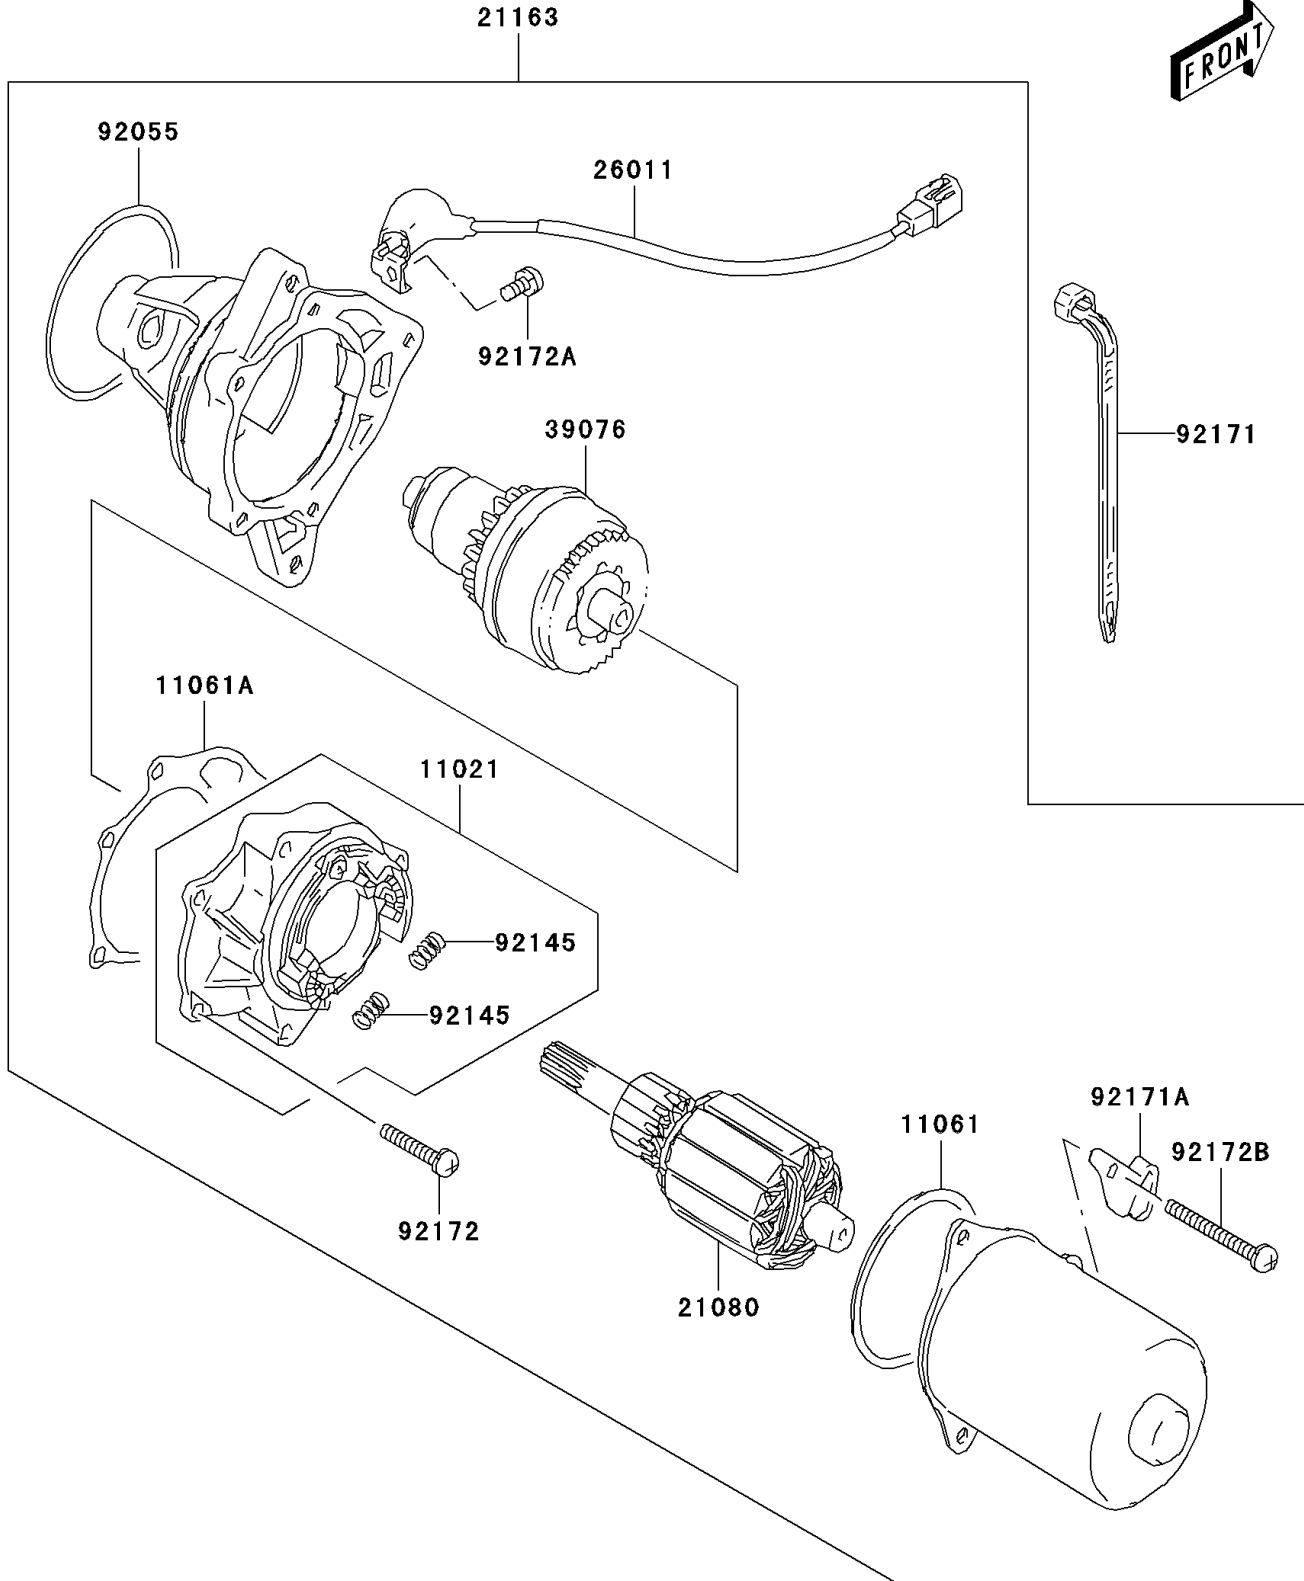

# 2003 KFX80 PARTS DIAGRAM

Starter Motor

E1840

## 2003 KFX80 PARTS LIST

### Starter Motor

ITEM NAME	PART NUMBER	QUANTITY
CASE-ASSY (Ref # 11021)	11021-S001	1
GASKET (Ref # 11061)	11061-S063	1
GASKET (Ref # 11061A)	11061-S068	1
ARMATURE (Ref # 21080)	21080-S001	1
STARTER-ELECTRIC (Ref # 21163)	21163-S003	1
WIRE-LEAD (Ref # 26011)	26011-S009	1
LIMITER,PINION (Ref # 39076)	39076-S003	1
RING-O (Ref # 92055)	92055-S046	1
SPRING,BRUSH (Ref # 92145)	92145-S077	2
CLAMP,L=125 (Ref # 92171)	92171-S014	1
CLAMP,LEAD WIRE (Ref # 92171A)	92171-S078	1
SCREW (Ref # 92172)	92172-S145	2
SCREW (Ref # 92172A)	92172-S146	1
SCREW (Ref # 92172B)	92172-S147	3