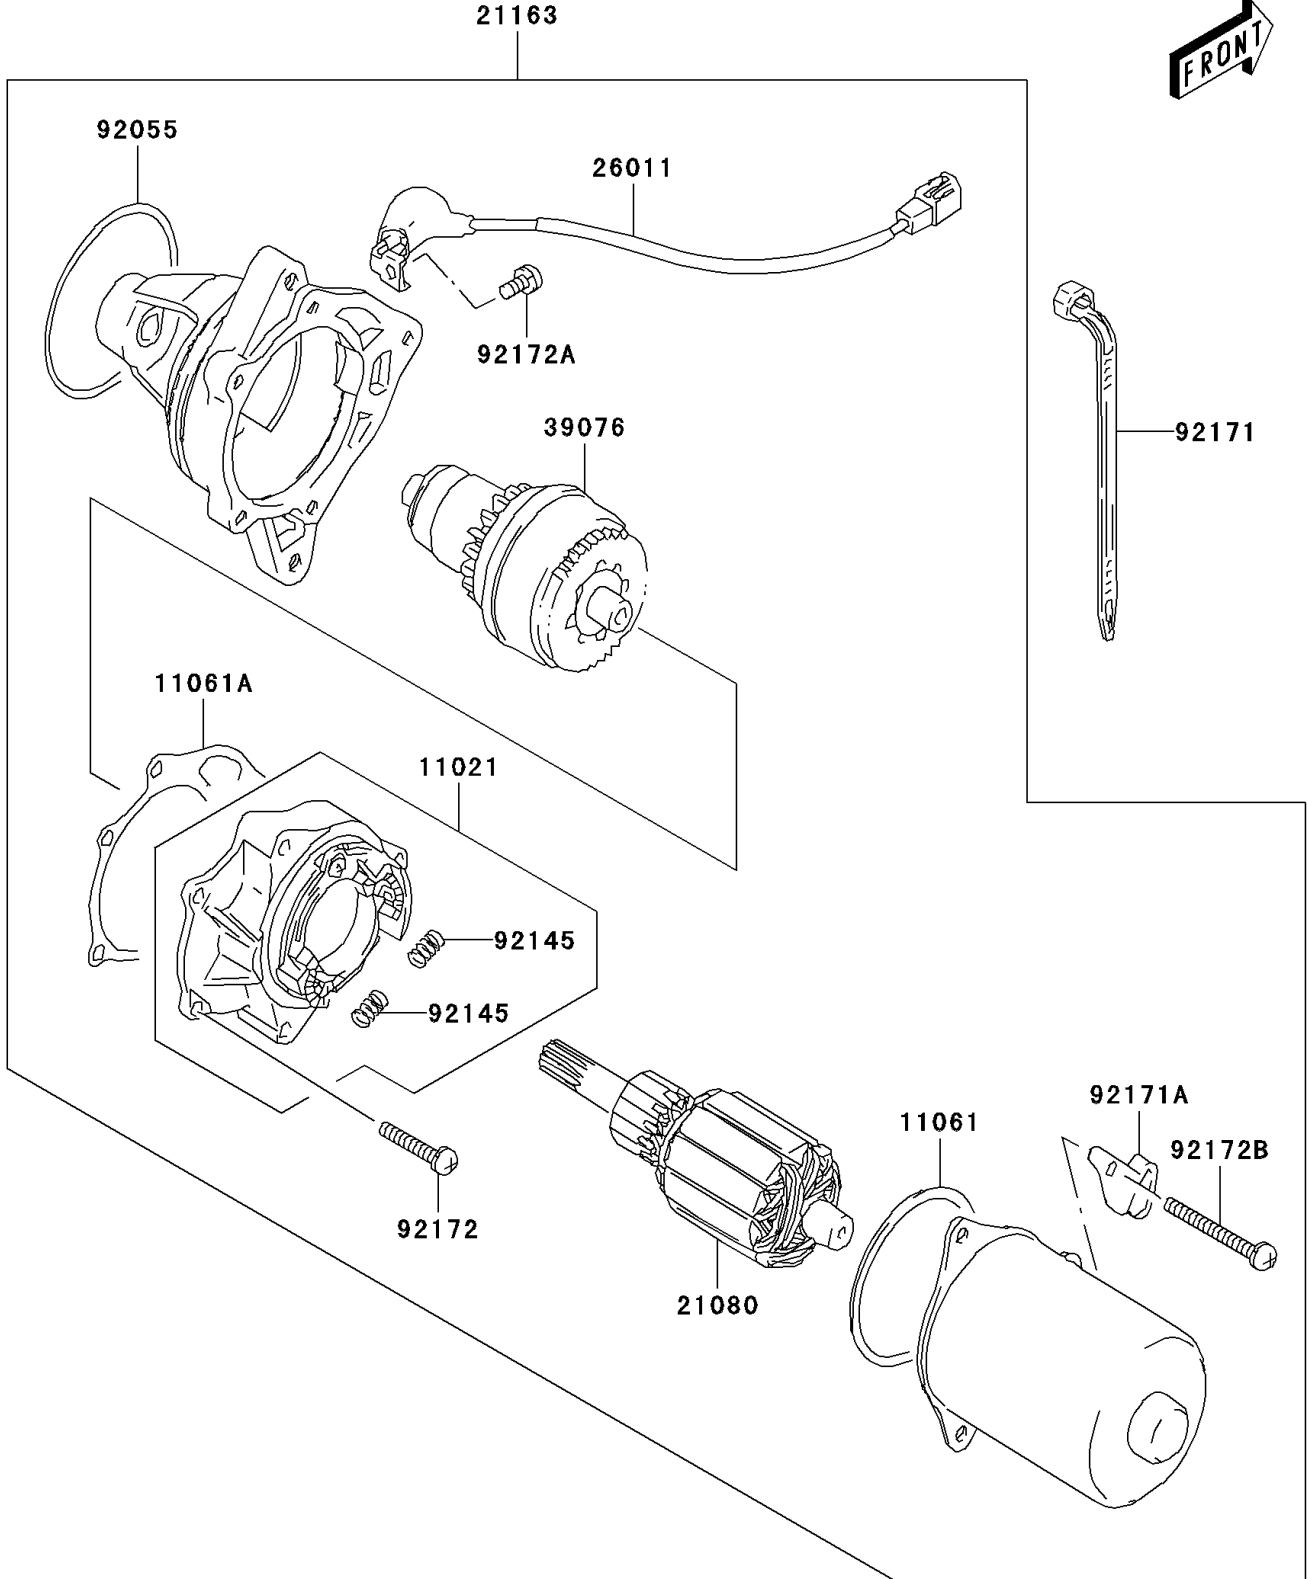

2004 KFX80 PARTS DIAGRAM

Starter Motor

E1840

2004 KFX80 PARTS LIST

Starter Motor

ITEM NAME	PART NUMBER	QUANTITY
CASE-ASSY (Ref # 11021)	11021-S001	1
GASKET (Ref # 11061)	11061-S063	1
GASKET (Ref # 11061A)	11061-S068	1
ARMATURE (Ref # 21080)	21080-S001	1
STARTER-ELECTRIC (Ref # 21163)	21163-S003	1
WIRE-LEAD (Ref # 26011)	26011-S009	1
LIMITER,PINION (Ref # 39076)	39076-S003	1
RING-O (Ref # 92055)	92055-S046	1
SPRING,BRUSH (Ref # 92145)	92145-S077	2
CLAMP,L=125 (Ref # 92171)	92171-S014	1
CLAMP,LEAD WIRE (Ref # 92171A)	92171-S078	1
SCREW (Ref # 92172)	92172-S145	2
SCREW (Ref # 92172A)	92172-S146	1
SCREW (Ref # 92172B)	92172-S147	3