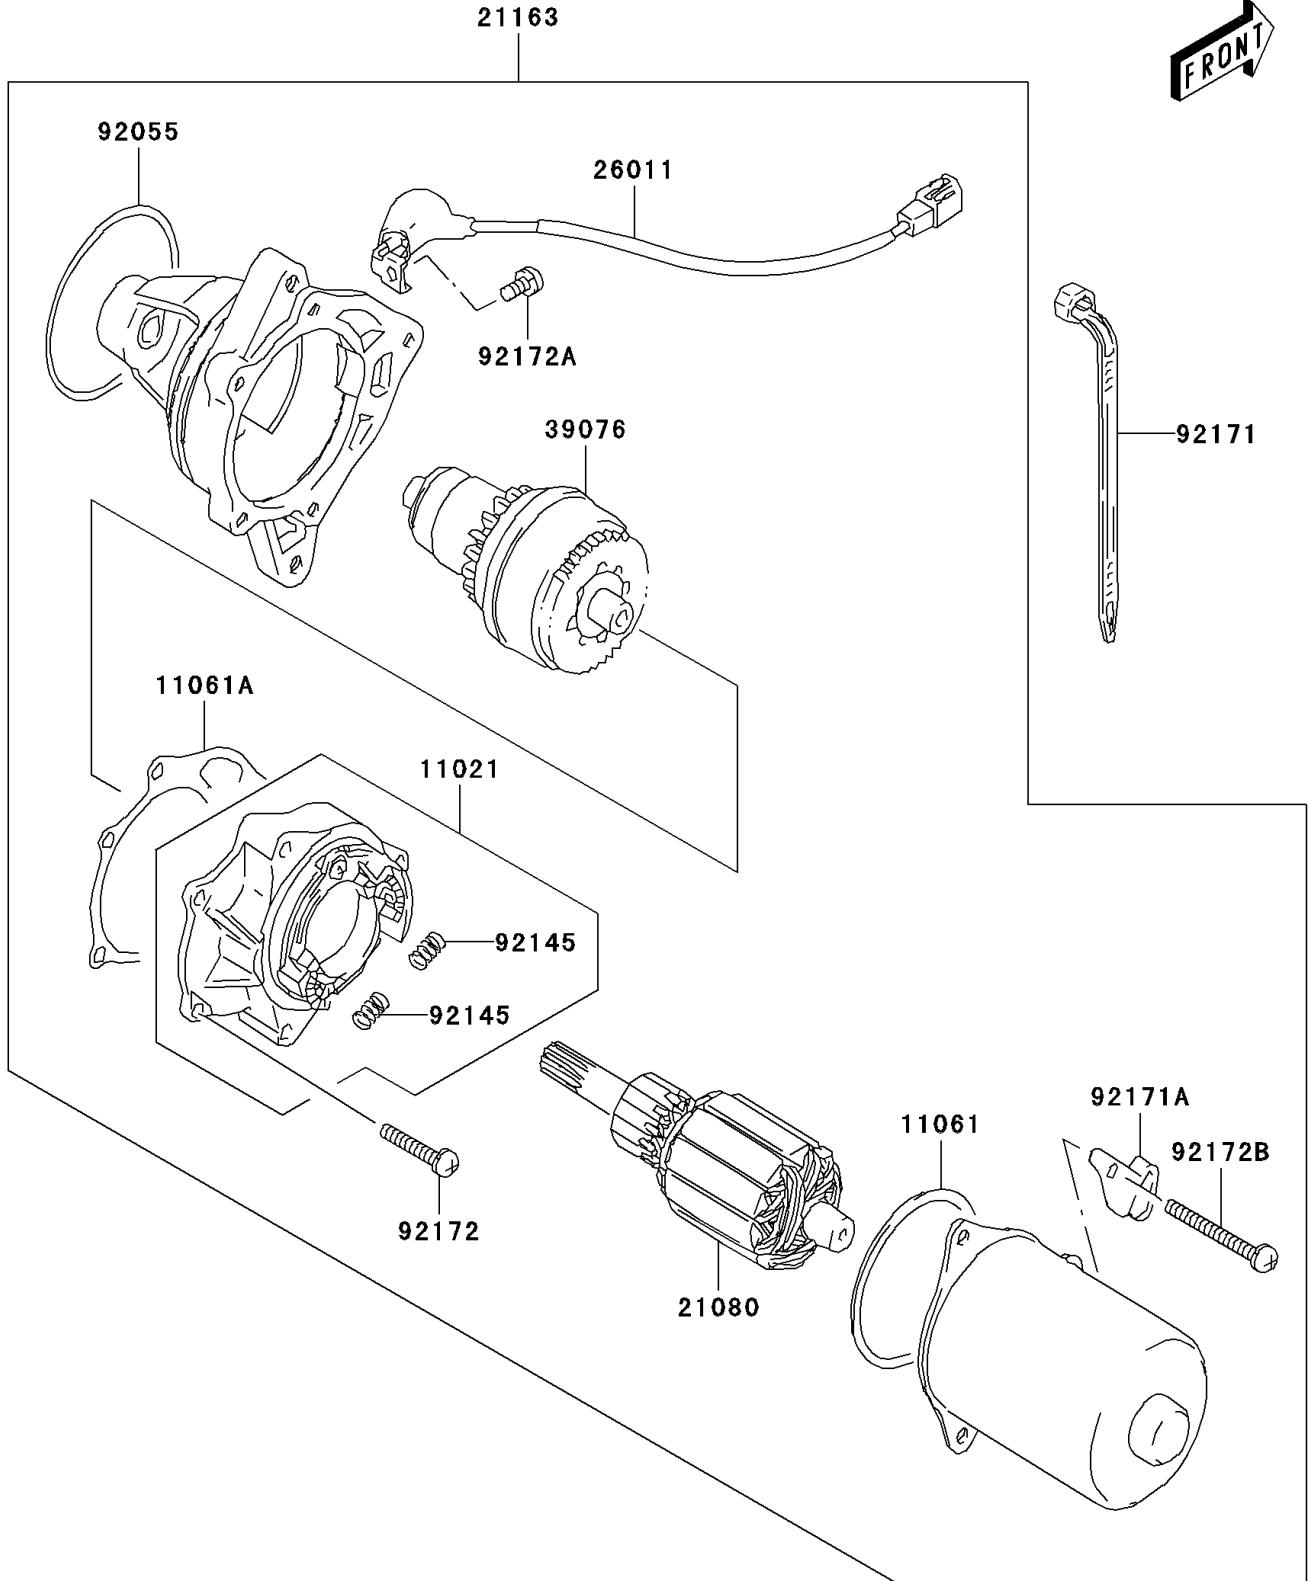

2005 KFX80 PARTS DIAGRAM

Starter Motor

E1840

2005 KFX80 PARTS LIST

Starter Motor

ITEM NAME	PART NUMBER	QUANTITY
CASE-ASSY (Ref # 11021)	11021-S001	1
GASKET (Ref # 11061)	11061-S063	1
GASKET (Ref # 11061A)	11061-S068	1
ARMATURE (Ref # 21080)	21080-S001	1
STARTER-ELECTRIC (Ref # 21163)	21163-S003	1
WIRE-LEAD (Ref # 26011)	26011-S009	1
LIMITER,PINION (Ref # 39076)	39076-S003	1
RING-O (Ref # 92055)	92055-S046	1
SPRING,BRUSH (Ref # 92145)	92145-S077	2
CLAMP,L=125 (Ref # 92171)	92171-S014	1
CLAMP,LEAD WIRE (Ref # 92171A)	92171-S078	1
SCREW (Ref # 92172)	92172-S145	2
SCREW (Ref # 92172A)	92172-S146	1
SCREW (Ref # 92172B)	92172-S147	3