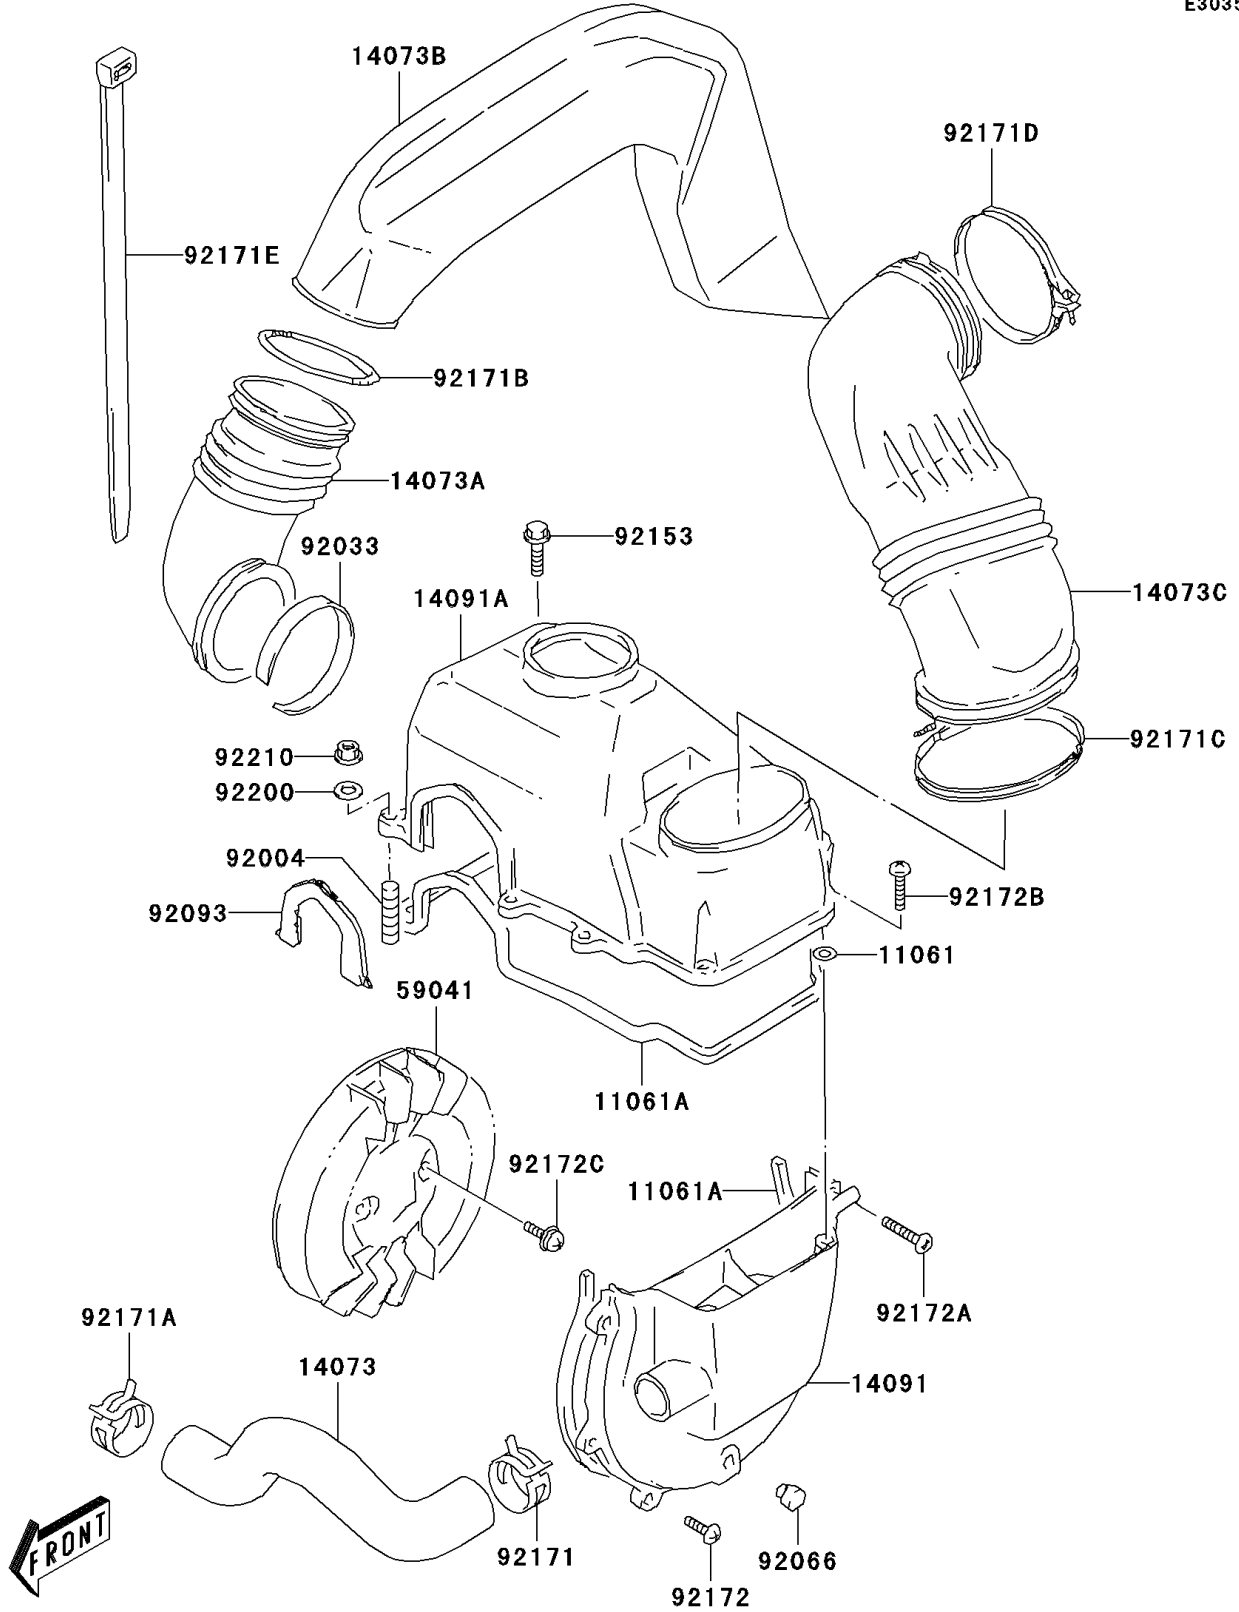

2004 KFX80 PARTS DIAGRAM

Cooling

E3035

2004 KFX80 PARTS LIST

Cooling

ITEM NAME	PART NUMBER	QUANTITY
GASKET,COOLING FAN COVER (Ref # 11061)	11061-S061	2
GASKET,COOLING FAN COVER (Ref # 11061A)	11061-S062	2
DUCT,BELT COOLING,OUT (Ref # 14073)	14073-S007	1
DUCT,COOLING,OUT (Ref # 14073A)	14073-S008	1
DUCT,COOLING,OUT (Ref # 14073B)	14073-S009	1
DUCT,COOLING,IN (Ref # 14073C)	14073-S010	1
COVER,COOLING FAN (Ref # 14091)	14091-S074	1
COVER,COOLING (Ref # 14091A)	14091-S075	1
FAN,COOLING (Ref # 59041)	59041-S001	1
STUD,COOLING COWLING (Ref # 92004)	92004-S009	1
RING-SNAP (Ref # 92033)	92033-S031	1
PLUG,DRAIN (Ref # 92066)	92066-S023	1
SEAL,COOLING COWLING (Ref # 92093)	92093-S019	1
BOLT (Ref # 92153)	92153-S012	5
CLAMP,BELT COOLING (Ref # 92171)	92171-S066	1
CLAMP,BELT COOLING (Ref # 92171A)	92171-S067	1
CLAMP (Ref # 92171B)	92171-S075	1
CLAMP (Ref # 92171C)	92171-S076	1
CLAMP (Ref # 92171D)	92171-S082	1
CLAMP (Ref # 92171E)	92171-S084	2
SCREW (Ref # 92172)	92172-S055	5
SCREW,COOLING FAN COVER (Ref # 92172A)	92172-S142	1
SCREW,COOLING COWLING (Ref # 92172B)	92172-S143	2
SCREW (Ref # 92172C)	92172-S162	2
WASHER (Ref # 92200)	92200-S003	1
NUT (Ref # 92210)	92210-S066	1