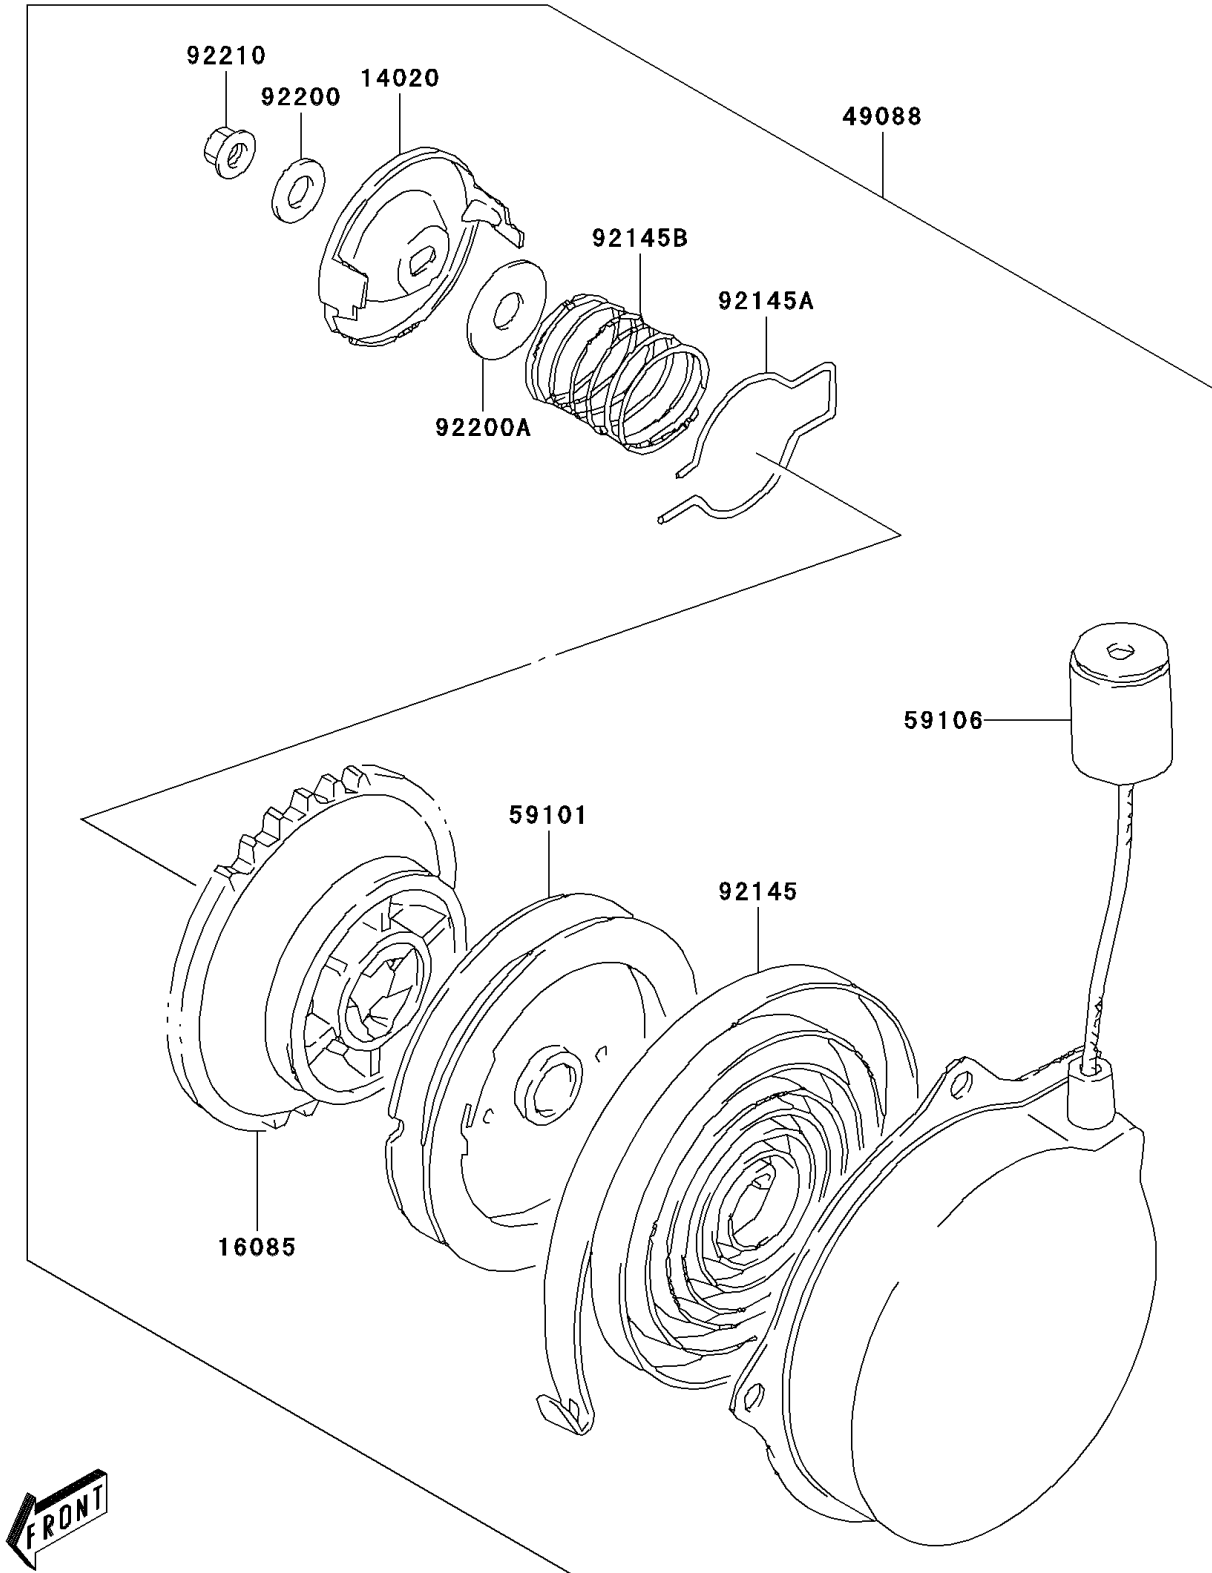

2004 KFX80 PARTS DIAGRAM

Recoil Starter

E3040

2004 KFX80 PARTS LIST

Recoil Starter

| ITEM NAME | PART NUMBER | QUANTITY |
|------------------------------------|-------------|----------|
| RETAINER (Ref # 14020) | 14020-S004 | 1 |
| GEAR (Ref # 16085) | 16085-S003 | 1 |
| STARTER-RECOIL (Ref # 49088) | 49088-S003 | 1 |
| REEL (Ref # 59101) | 59101-S004 | 1 |
| ROPE (Ref # 59106) | 59106-S002 | 1 |
| SPRING, SPIRAL (Ref # 92145) | 92145-S074 | 1 |
| SPRING, FRICTION (Ref # 92145A) | 92145-S075 | 1 |
| SPRING, RETURN (Ref # 92145B) | 92145-S076 | 1 |
| WASHER, 8.5X18X1.6 (Ref # 92200) | 92200-S108 | 1 |
| WASHER, 10.2X27X1.6 (Ref # 92200A) | 92200-S109 | 1 |
| NUT (Ref # 92210) | 92210-S080 | 1 |