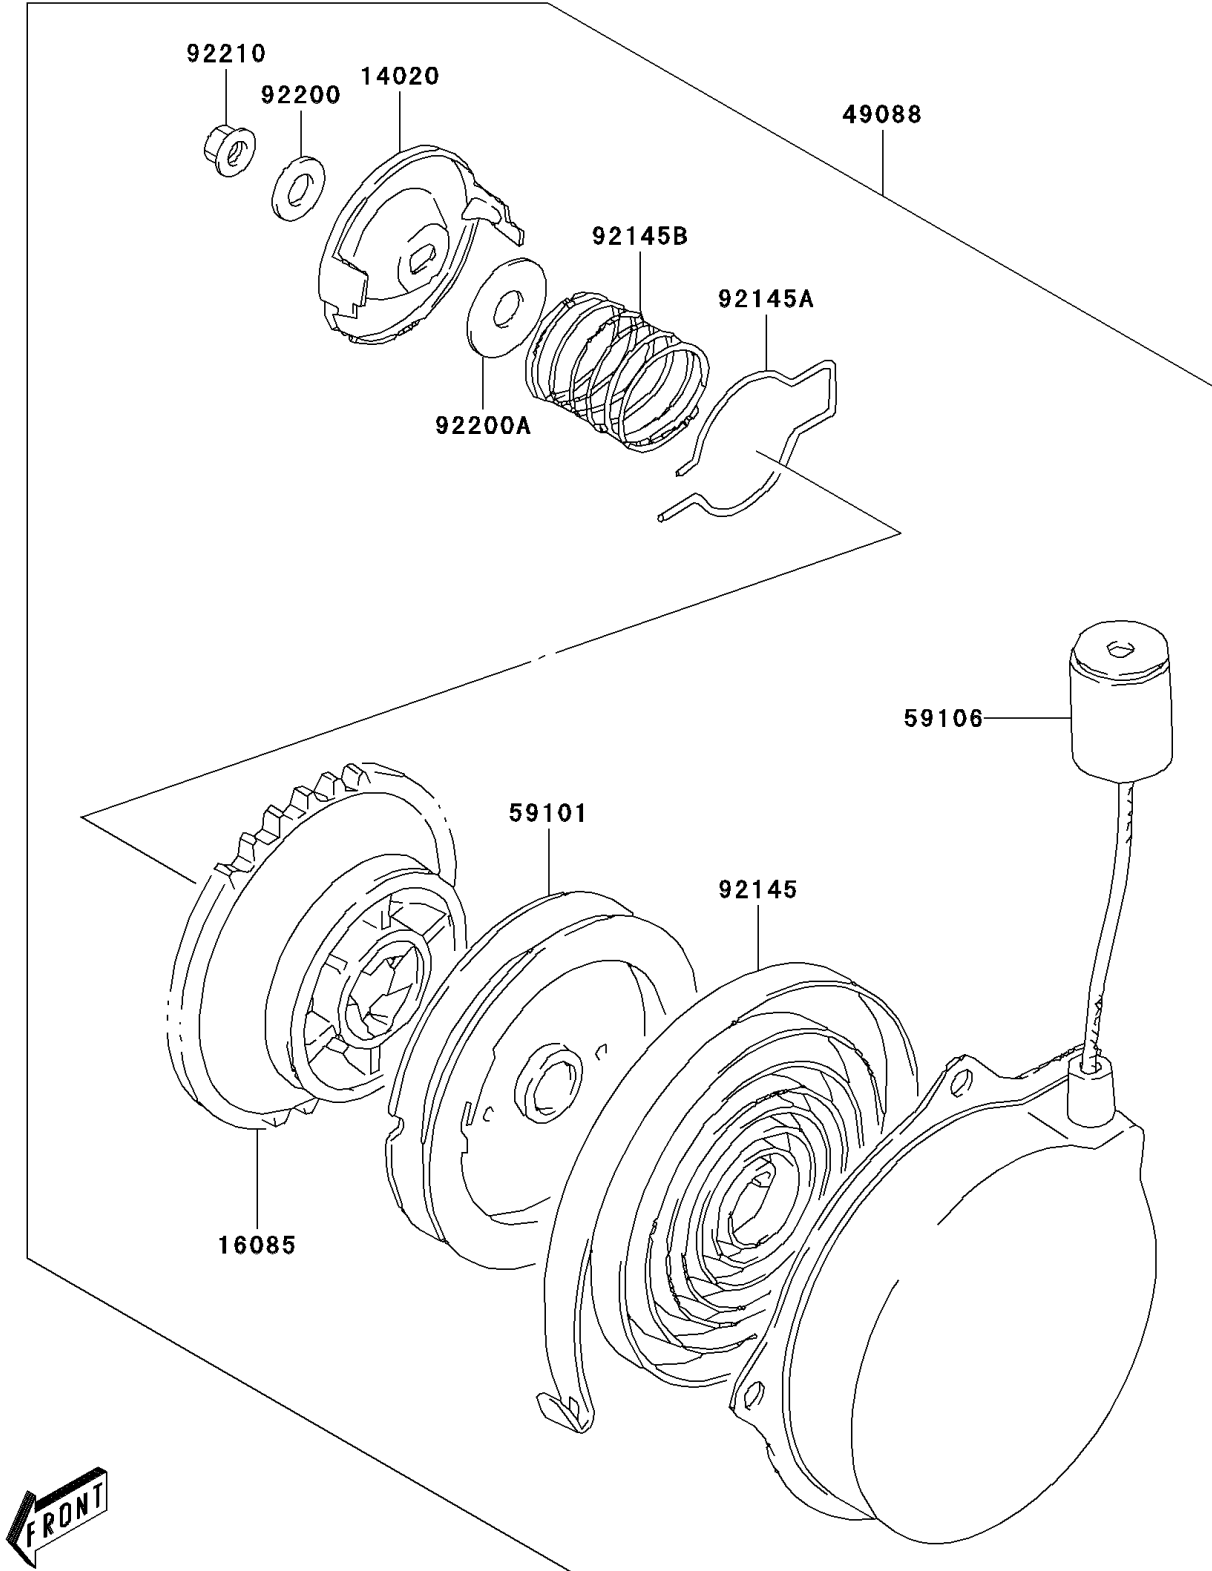

2005 KFX80 PARTS DIAGRAM

Recoil Starter

E3040

2005 KFX80 PARTS LIST

Recoil Starter

ITEM NAME	PART NUMBER	QUANTITY
RETAINER (Ref # 14020)	14020-S004	1
GEAR (Ref # 16085)	16085-S003	1
STARTER-RECOIL (Ref # 49088)	49088-S003	1
REEL (Ref # 59101)	59101-S004	1
ROPE (Ref # 59106)	59106-S002	1
SPRING, SPIRAL (Ref # 92145)	92145-S074	1
SPRING, FRICTION (Ref # 92145A)	92145-S075	1
SPRING, RETURN (Ref # 92145B)	92145-S076	1
WASHER, 8.5X18X1.6 (Ref # 92200)	92200-S108	1
WASHER, 10.2X27X1.6 (Ref # 92200A)	92200-S109	1
NUT (Ref # 92210)	92210-S080	1