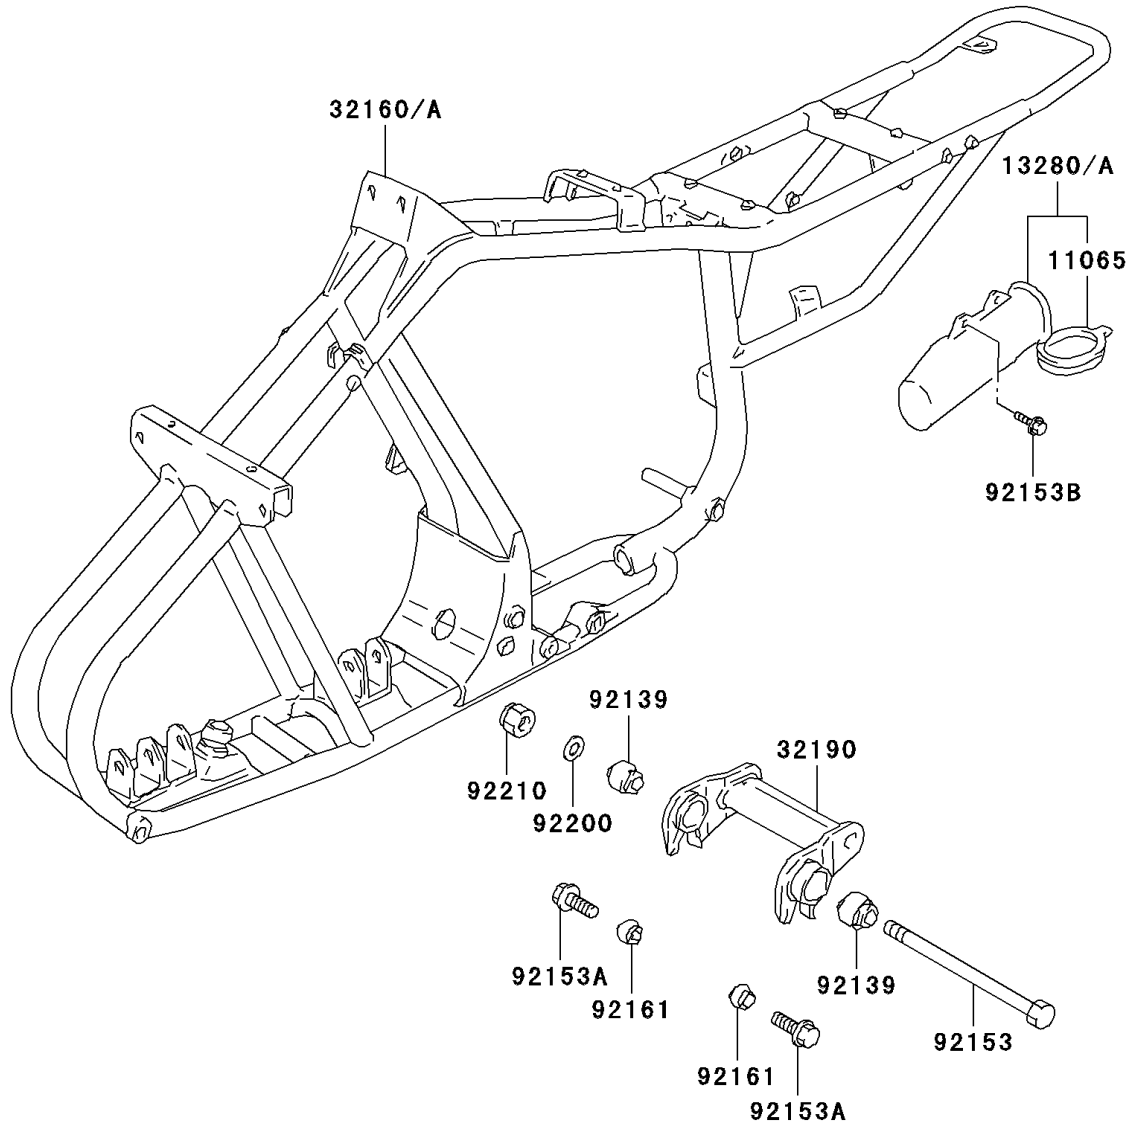

2004 KFX80 PARTS DIAGRAM

Frame

F2120

2004 KFX80 PARTS LIST

Frame

ITEM NAME	PART NUMBER	QUANTITY
CAP,TOOL HOLDER (Ref # 11065)	11065-S026	1
BRACKET-ENGINE,CRANKCASE,BLACK (Ref # 32190)	32190-S006-503	1
BUSHING,CRANKCASE BRACKET (Ref # 92139)	92139-S018	2
BOLT,ENGINE MTG (Ref # 92153)	92153-S212	1
BOLT (Ref # 92153A)	92153-S218	2
BOLT,TOOL HOLDER (Ref # 92153B)	92153-S219	2
DAMPER (Ref # 92161)	92161-S075	2
WASHER,ENGINE MTG (Ref # 92200)	92200-S104	1
NUT,ENGINE MTG (Ref # 92210)	92210-S078	1
HOLDER,TOOL (Ref # 13280)	13280-S020	1
HOLDER,TOOL (Ref # 13280A)	13280-S022	1
FRAME-COMP,BLACK (Ref # 32160)	32160-S006-503	1
FRAME-COMP,BLACK (Ref # 32160A)	32160-S008-503	1