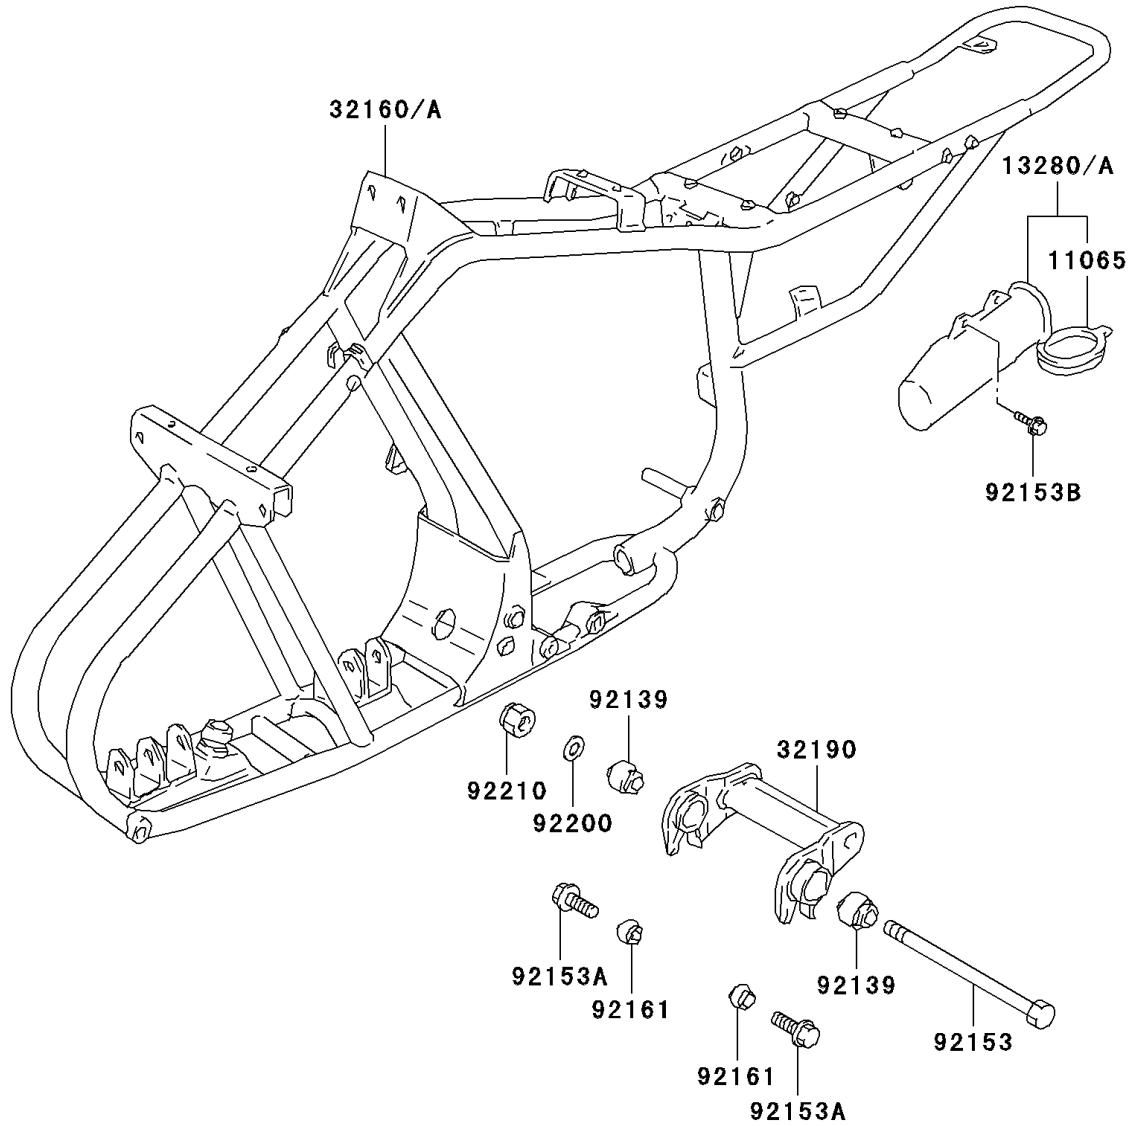

2005 KFX80 PARTS DIAGRAM

Frame

F2120

2005 KFX80 PARTS LIST

Frame

ITEM NAME	PART NUMBER	QUANTITY
CAP,TOOL HOLDER (Ref # 11065)	11065-S026	1
BRACKET-ENGINE,CRANKCASE,BLACK (Ref # 32190)	32190-S006-503	1
BUSHING,CRANKCASE BRACKET (Ref # 92139)	92139-S018	2
BOLT,ENGINE MTG (Ref # 92153)	92153-S212	1
BOLT (Ref # 92153A)	92153-S218	2
BOLT,TOOL HOLDER (Ref # 92153B)	92153-S219	2
DAMPER (Ref # 92161)	92161-S075	2
WASHER,ENGINE MTG (Ref # 92200)	92200-S104	1
NUT,ENGINE MTG (Ref # 92210)	92210-S078	1
HOLDER,TOOL (Ref # 13280)	13280-S020	1
HOLDER,TOOL (Ref # 13280A)	13280-S022	1
FRAME-COMP,BLACK (Ref # 32160)	32160-S006-503	1
FRAME-COMP,BLACK (Ref # 32160A)	32160-S008-503	1