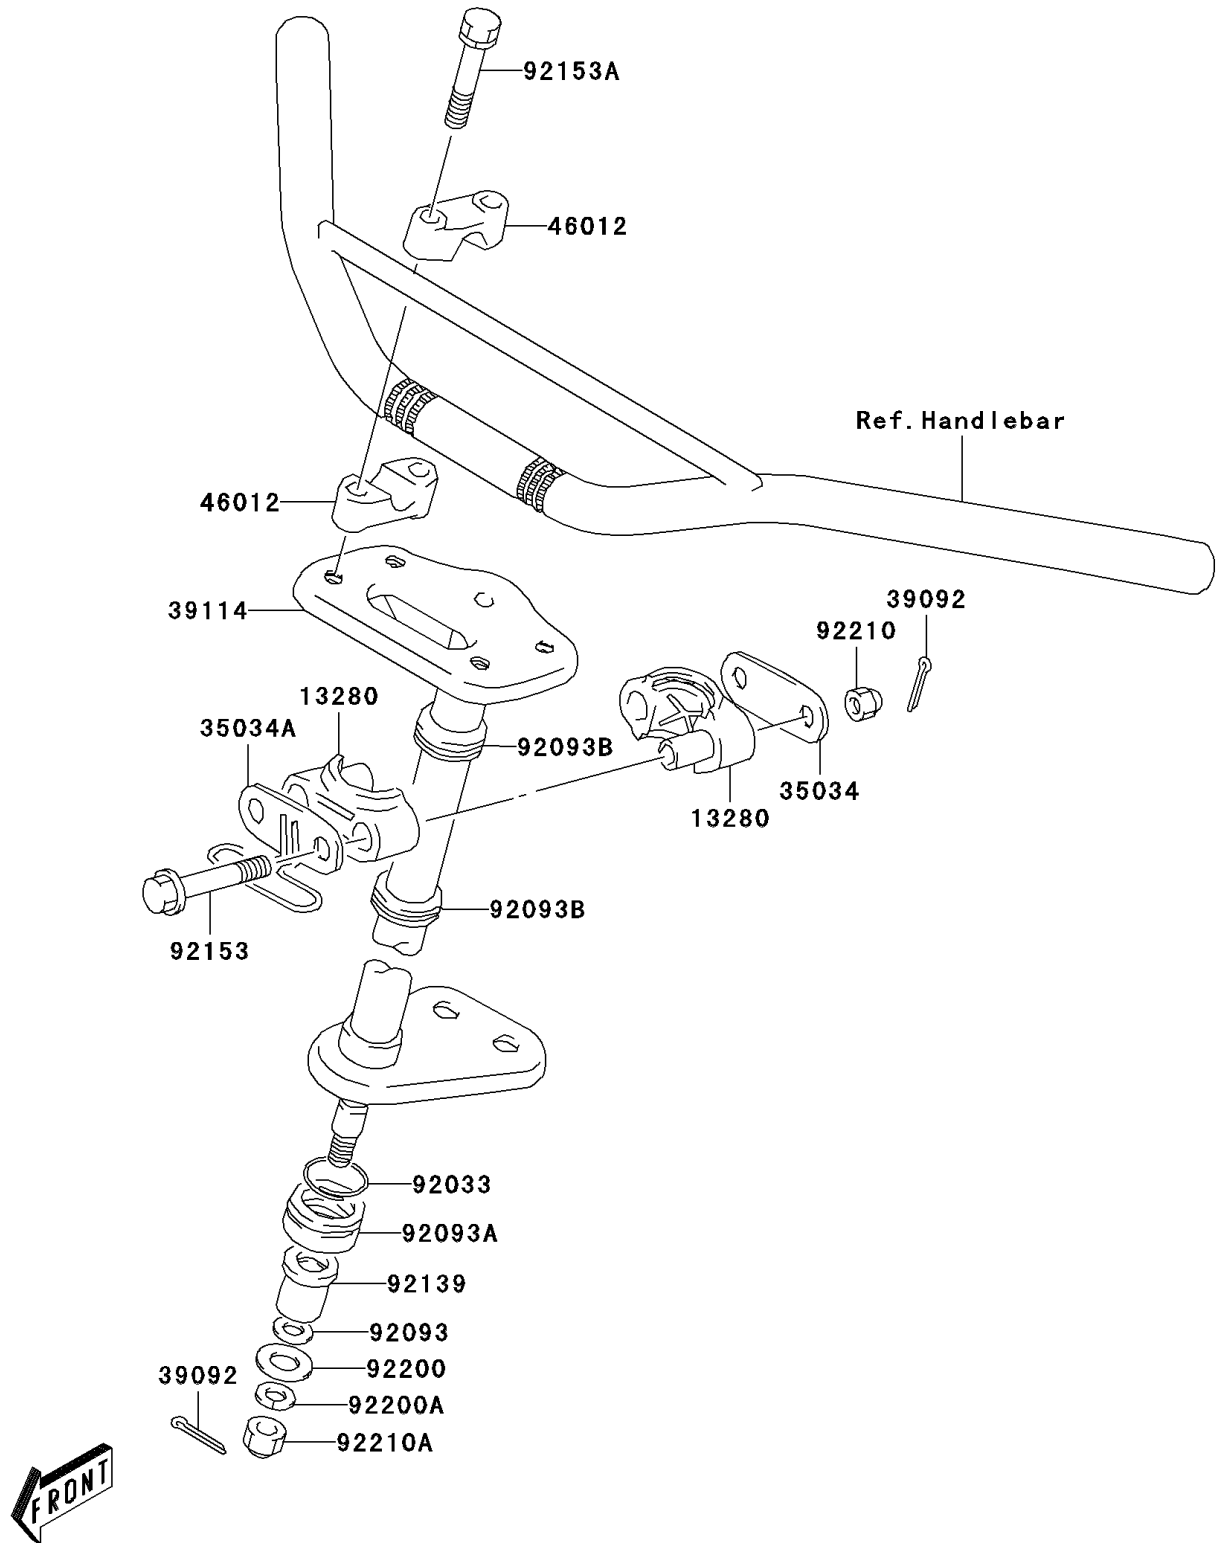

2004 KFX80 PARTS DIAGRAM

Steering Shaft

F2121

2004 KFX80 PARTS LIST

Steering Shaft

ITEM NAME	PART NUMBER	QUANTITY
HOLDER,STEERING SHAFT (Ref # 13280)	13280-S016	2
REINFORCE,STEERING HOLDER (Ref # 35034)	35034-S002	1
REINFORCE,STEERING HOLDER (Ref # 35034A)	35034-S004	1
PIN-HAIR,COTTER (Ref # 39092)	39092-S005	3
SHAFT-COMP-STRG,BLACK (Ref # 39114)	39114-S002-503	1
HOLDER-HANDLE,BLACK (Ref # 46012)	46012-S003-504	4
RING-SNAP,STEERING SHAFT (Ref # 92033)	92033-S029	1
SEAL,REAR BRAKE CAM (Ref # 92093)	92093-S008	1
SEAL,STEERING SHAFT DUST (Ref # 92093A)	92093-S016	1
SEAL,STEERING SHAFT (Ref # 92093B)	92093-S020	2
BUSHING,STEERING SHAFT (Ref # 92139)	92139-S011	1
BOLT,STEERING SHAFT HOLDER (Ref # 92153)	92153-S200	2
BOLT,HANDLE CLAMP (Ref # 92153A)	92153-S229	4
WASHER,STEERING SHAFT,LWR (Ref # 92200)	92200-S095	1
WASHER,STEERING SHAFT,LWR (Ref # 92200A)	92200-S096	1
NUT (Ref # 92210)	92210-S026	2
NUT,STEERING SHAFT (Ref # 92210A)	92210-S071	1