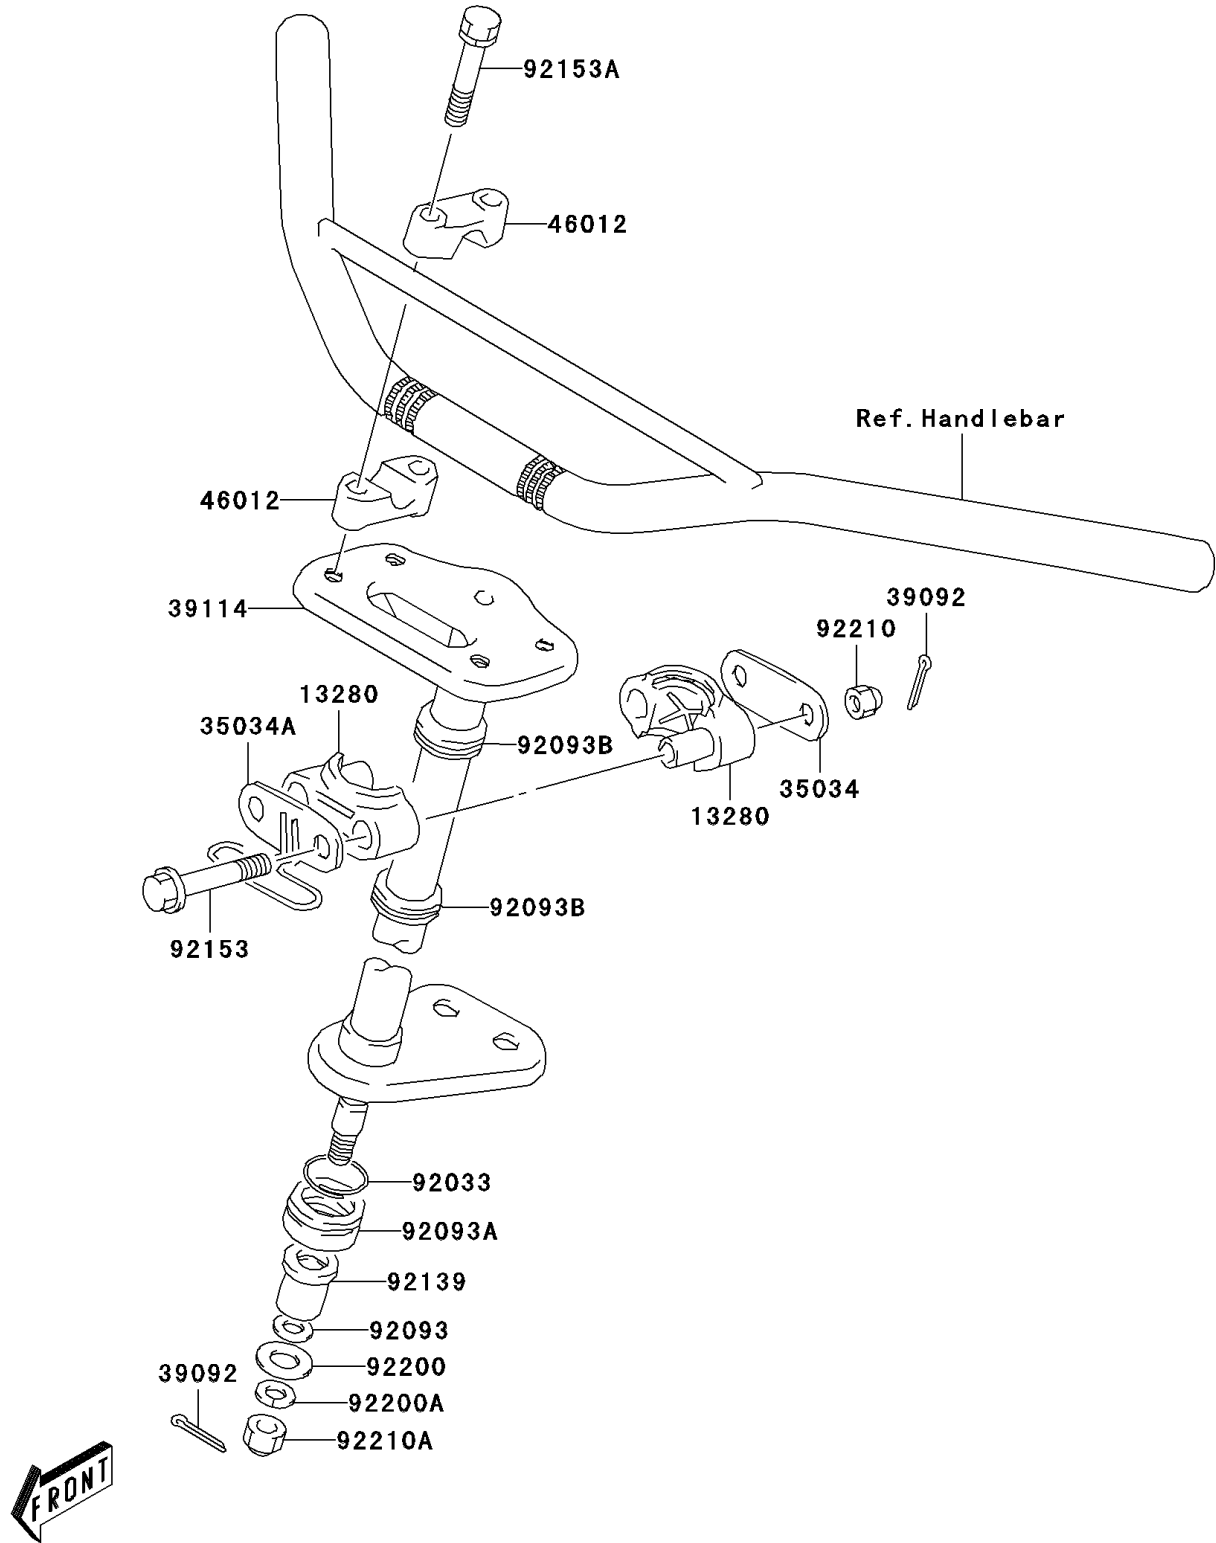

2005 KFX80 PARTS DIAGRAM

Steering Shaft

F2121

2005 KFX80 PARTS LIST

Steering Shaft

ITEM NAME	PART NUMBER	QUANTITY
HOLDER,STEERING SHAFT (Ref # 13280)	13280-S016	2
REINFORCE,STEERING HOLDER (Ref # 35034)	35034-S002	1
REINFORCE,STEERING HOLDER (Ref # 35034A)	35034-S004	1
PIN-HAIR,COTTER (Ref # 39092)	39092-S005	3
SHAFT-COMP-STRG,BLACK (Ref # 39114)	39114-S002-503	1
HOLDER-HANDLE,BLACK (Ref # 46012)	46012-S003-504	4
RING-SNAP,STEERING SHAFT (Ref # 92033)	92033-S029	1
SEAL,REAR BRAKE CAM (Ref # 92093)	92093-S008	1
SEAL,STEERING SHAFT DUST (Ref # 92093A)	92093-S016	1
SEAL,STEERING SHAFT (Ref # 92093B)	92093-S020	2
BUSHING,STEERING SHAFT (Ref # 92139)	92139-S011	1
BOLT,STEERING SHAFT HOLDER (Ref # 92153)	92153-S200	2
BOLT,HANDLE CLAMP (Ref # 92153A)	92153-S229	4
WASHER,STEERING SHAFT,LWR (Ref # 92200)	92200-S095	1
WASHER,STEERING SHAFT,LWR (Ref # 92200A)	92200-S096	1
NUT (Ref # 92210)	92210-S026	2
NUT,STEERING SHAFT (Ref # 92210A)	92210-S071	1