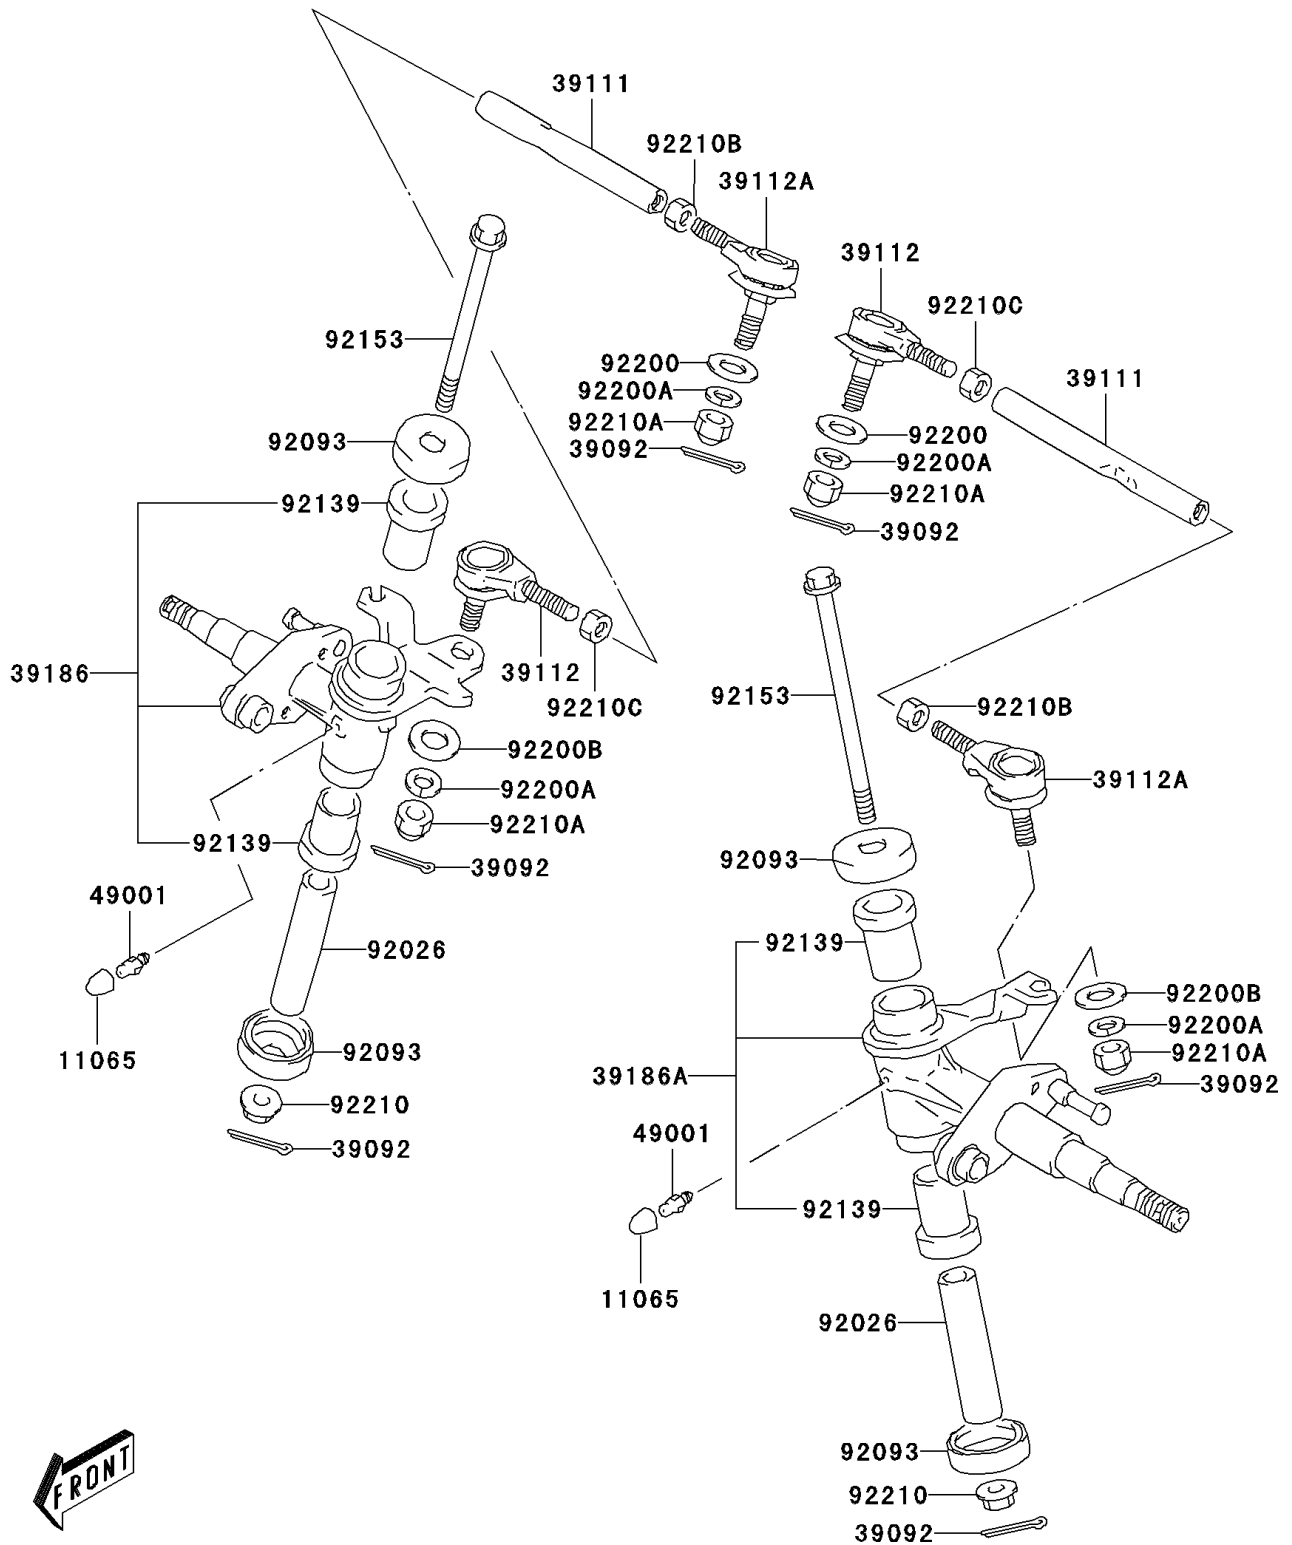

2003 KFX80 PARTS DIAGRAM

Knuckle Arm

F2145

2003 KFX80 PARTS LIST

Knuckle Arm

ITEM NAME	PART NUMBER	QUANTITY
CAP,GREASE NIPPLE (Ref # 11065)	11065-S028	2
PIN-HAIR,COTTER (Ref # 39092)	39092-S005	6
ROD-TIE,STEERING (Ref # 39111)	39111-S003	2
RODEND-TIE,RH (Ref # 39112)	39112-S003	2
RODEND-TIE,LH (Ref # 39112A)	39112-S004	2
KNUCKLE,RH (Ref # 39186)	39186-S003	1
KNUCKLE,LH (Ref # 39186A)	39186-S004	1
NIPPLE-GREASE (Ref # 49001)	49001-S002	2
SPACER (Ref # 92026)	92026-S060	2
SEAL,KNUCKLE ARM DUST (Ref # 92093)	92093-S017	4
BUSHING (Ref # 92139)	92139-S013	4
BOLT,KNUCKLE ARM (Ref # 92153)	92153-S202	2
WASHER,STEERING SHAFT,LWR (Ref # 92200)	92200-S095	2
WASHER,STEERING SHAFT,LWR (Ref # 92200A)	92200-S096	4
WASHER,ROD-END (Ref # 92200B)	92200-S097	2
NUT (Ref # 92210)	92210-S031	2
NUT,STEERING SHAFT (Ref # 92210A)	92210-S071	4
NUT,TIE-ROD (Ref # 92210B)	92210-S072	2
NUT,TIE-ROD (Ref # 92210C)	92210-S073	2