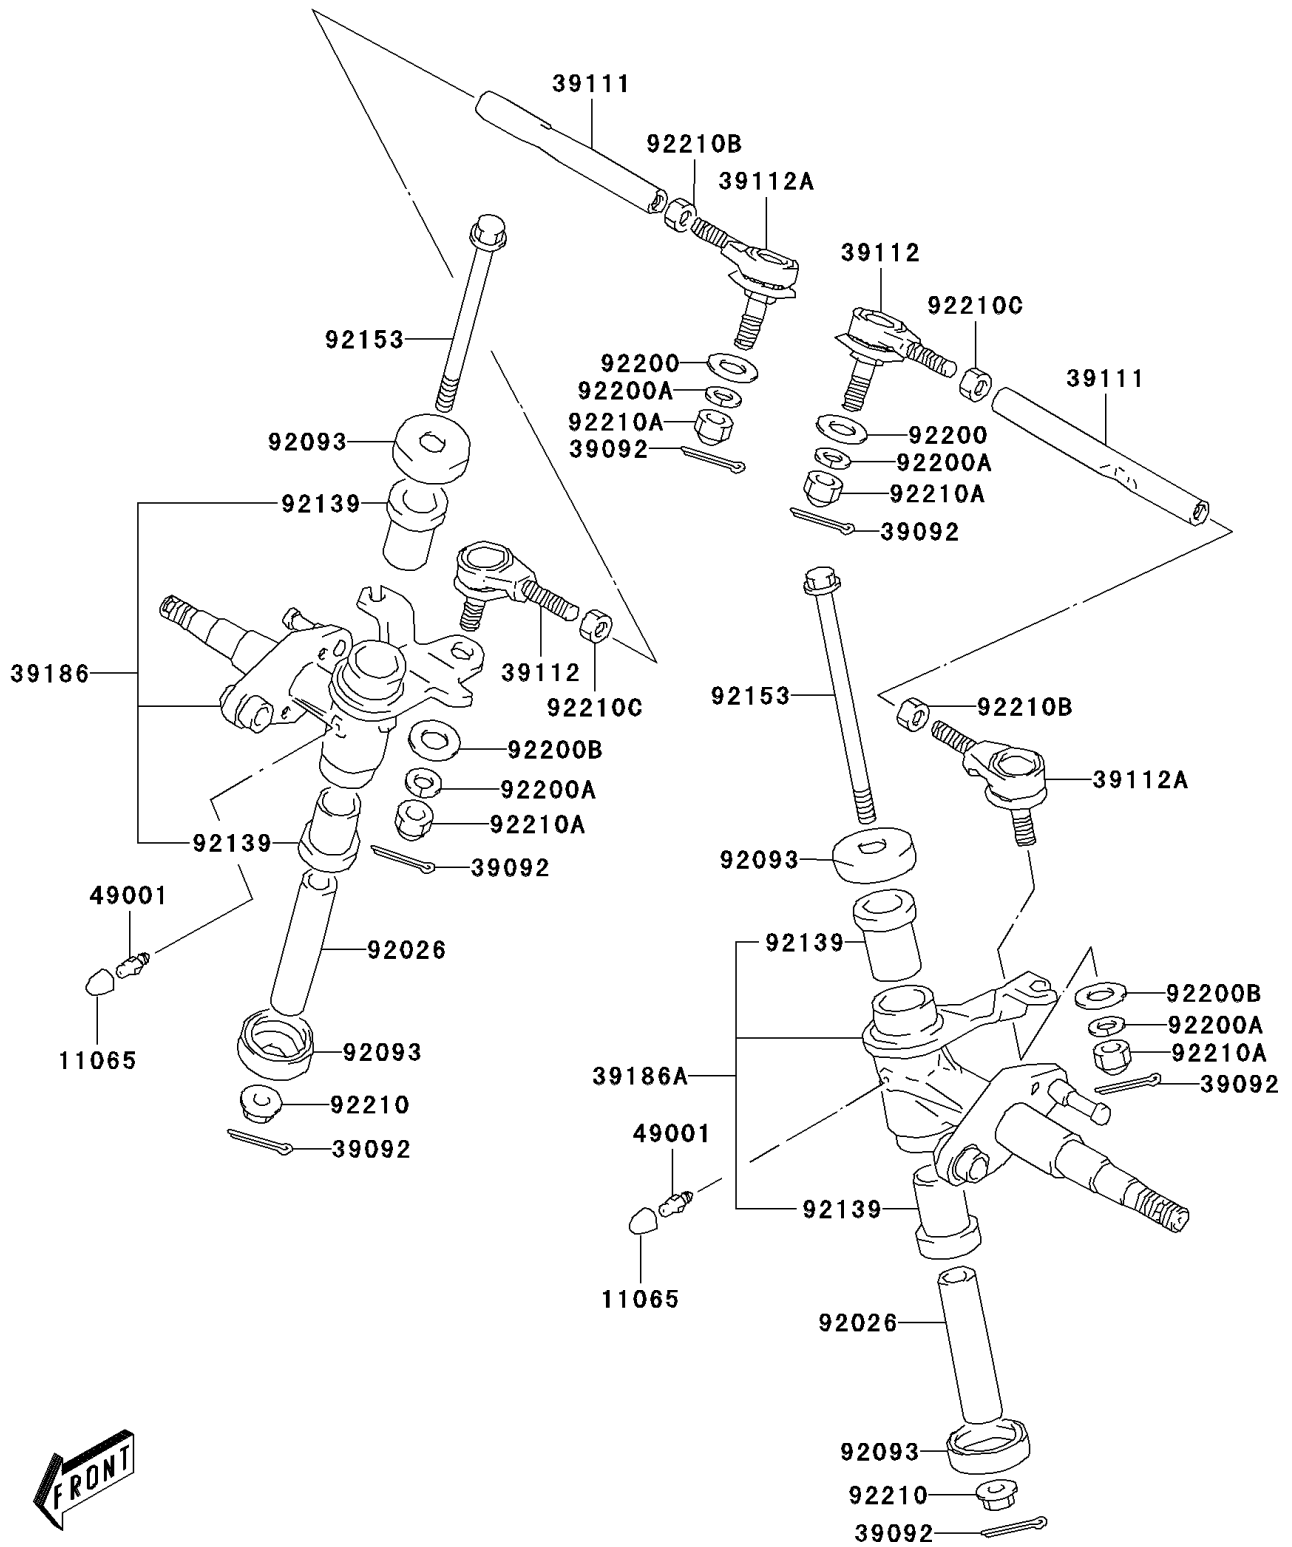

2004 KFX80 PARTS DIAGRAM

Knuckle Arm

F2145

2004 KFX80 PARTS LIST

Knuckle Arm

ITEM NAME	PART NUMBER	QUANTITY
CAP,GREASE NIPPLE (Ref # 11065)	11065-S028	2
PIN-HAIR,COTTER (Ref # 39092)	39092-S005	6
ROD-TIE,STEERING (Ref # 39111)	39111-S003	2
RODEND-TIE,RH (Ref # 39112)	39112-S003	2
RODEND-TIE,LH (Ref # 39112A)	39112-S004	2
KNUCKLE,RH (Ref # 39186)	39186-S003	1
KNUCKLE,LH (Ref # 39186A)	39186-S004	1
NIPPLE-GREASE (Ref # 49001)	49001-S002	2
SPACER (Ref # 92026)	92026-S060	2
SEAL,KNUCKLE ARM DUST (Ref # 92093)	92093-S017	4
BUSHING (Ref # 92139)	92139-S013	4
BOLT,KNUCKLE ARM (Ref # 92153)	92153-S202	2
WASHER,STEERING SHAFT,LWR (Ref # 92200)	92200-S095	2
WASHER,STEERING SHAFT,LWR (Ref # 92200A)	92200-S096	4
WASHER,ROD-END (Ref # 92200B)	92200-S097	2
NUT (Ref # 92210)	92210-S031	2
NUT,STEERING SHAFT (Ref # 92210A)	92210-S071	4
NUT,TIE-ROD (Ref # 92210B)	92210-S072	2
NUT,TIE-ROD (Ref # 92210C)	92210-S073	2