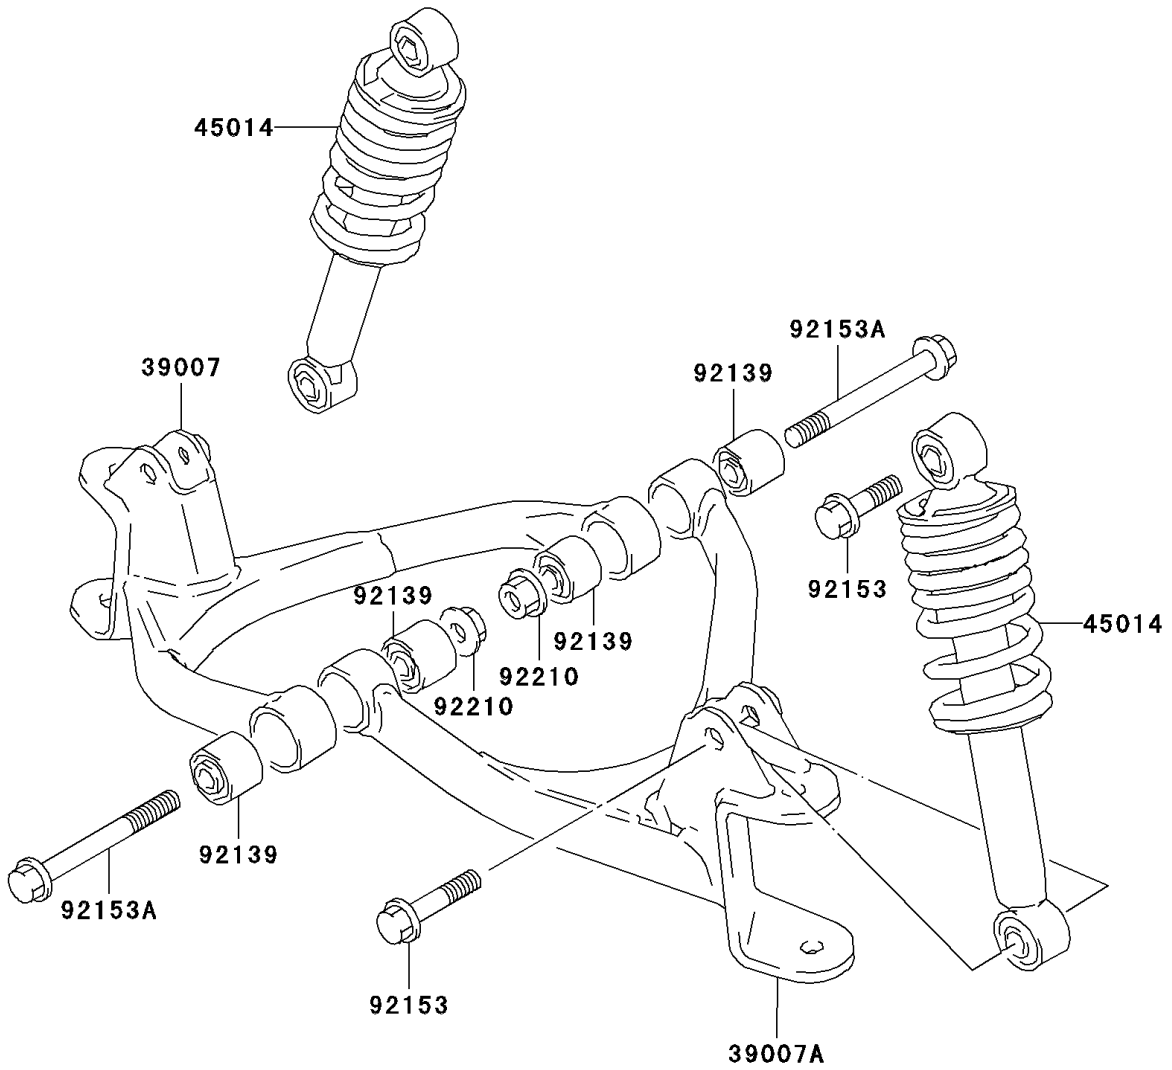

2003 KFX80 PARTS DIAGRAM

Front Suspension

F2152

2003 KFX80 PARTS LIST

Front Suspension

ITEM NAME	PART NUMBER	QUANTITY
ARM-SUSP,RH,BLACK (Ref # 39007)	39007-S005-503	1
ARM-SUSP,LH,BLACK (Ref # 39007A)	39007-S006-503	1
SHOCKABSORBER,L.GREEN (Ref # 45014)	45014-S010-535	2
BUSHING,SUSPENSION ARM (Ref # 92139)	92139-S014	4
BOLT,10X37 (Ref # 92153)	92153-S033	4
BOLT,SUSPENSION ARM (Ref # 92153A)	92153-S201	2
NUT,SUSPENSION ARM (Ref # 92210)	92210-S074	2