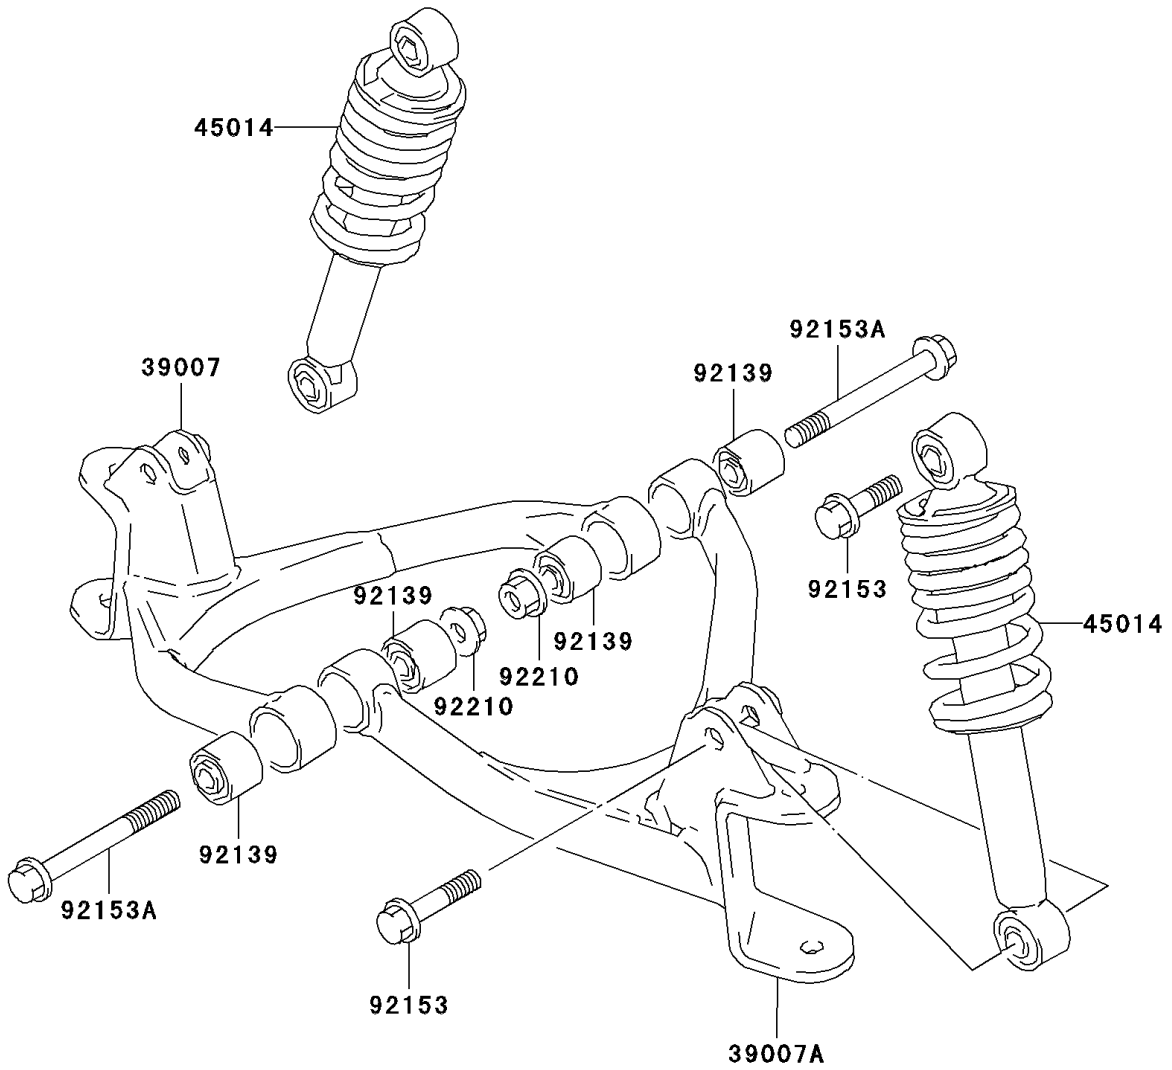

# 2004 KFX80 PARTS DIAGRAM

Front Suspension

F2152

## 2004 KFX80 PARTS LIST

### Front Suspension

ITEM NAME	PART NUMBER	QUANTITY
ARM-SUSP,RH,BLACK (Ref # 39007)	39007-S005-503	1
ARM-SUSP,LH,BLACK (Ref # 39007A)	39007-S006-503	1
SHOCKABSORBER,L.GREEN (Ref # 45014)	45014-S010-535	2
BUSHING,SUSPENSION ARM (Ref # 92139)	92139-S014	4
BOLT,10X37 (Ref # 92153)	92153-S033	4
BOLT,SUSPENSION ARM (Ref # 92153A)	92153-S201	2
NUT,SUSPENSION ARM (Ref # 92210)	92210-S074	2