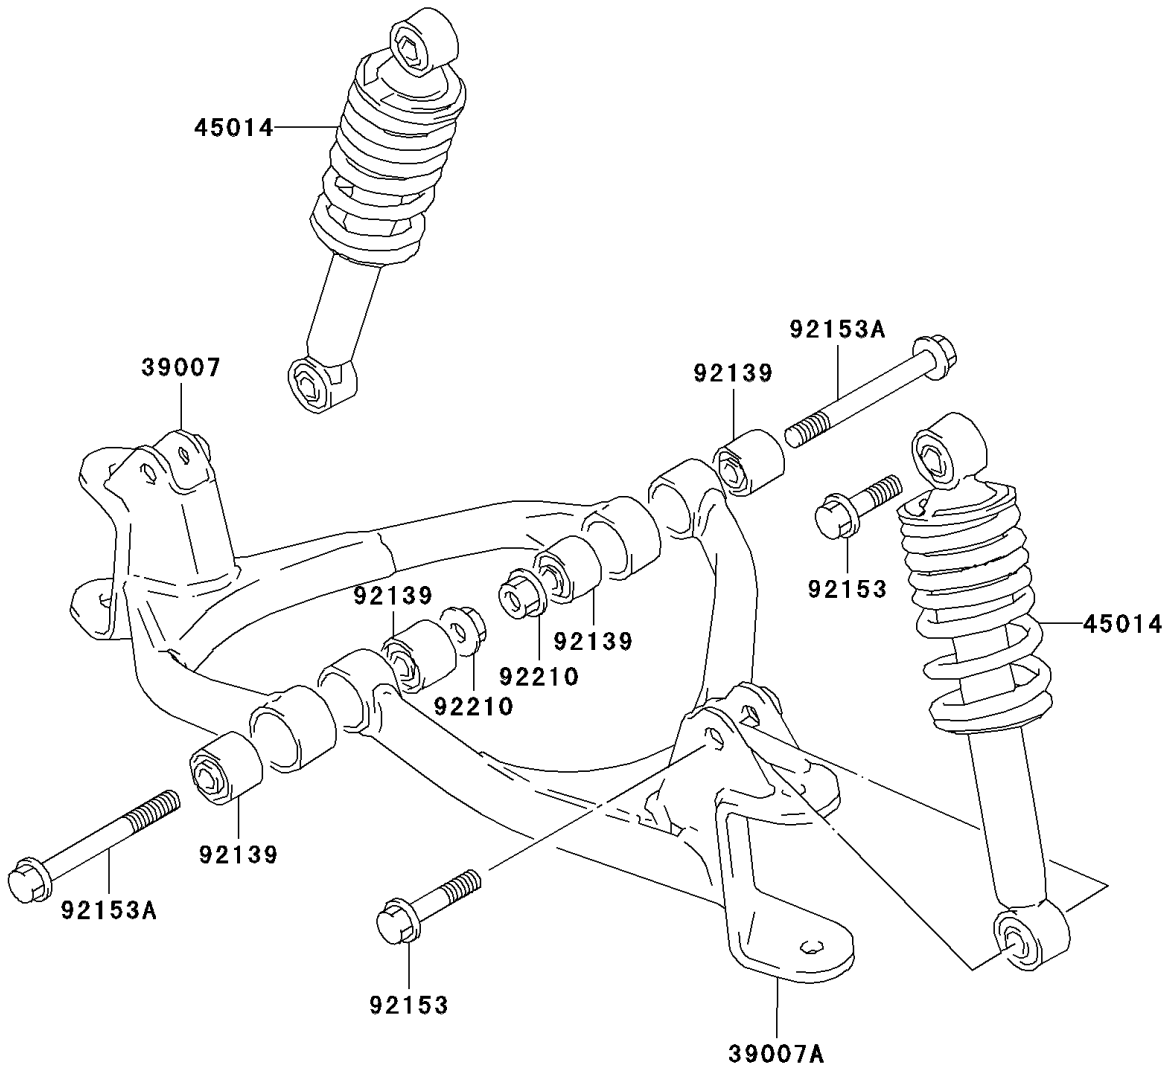

2004 KFX80 PARTS DIAGRAM

Front Suspension

F2152

2004 KFX80 PARTS LIST

Front Suspension

ITEM NAME	PART NUMBER	QUANTITY
ARM-SUSP,RH,BLACK (Ref # 39007)	39007-S005-503	1
ARM-SUSP,LH,BLACK (Ref # 39007A)	39007-S006-503	1
SHOCKABSORBER,L.GREEN (Ref # 45014)	45014-S010-535	2
BUSHING,SUSPENSION ARM (Ref # 92139)	92139-S014	4
BOLT,10X37 (Ref # 92153)	92153-S033	4
BOLT,SUSPENSION ARM (Ref # 92153A)	92153-S201	2
NUT,SUSPENSION ARM (Ref # 92210)	92210-S074	2