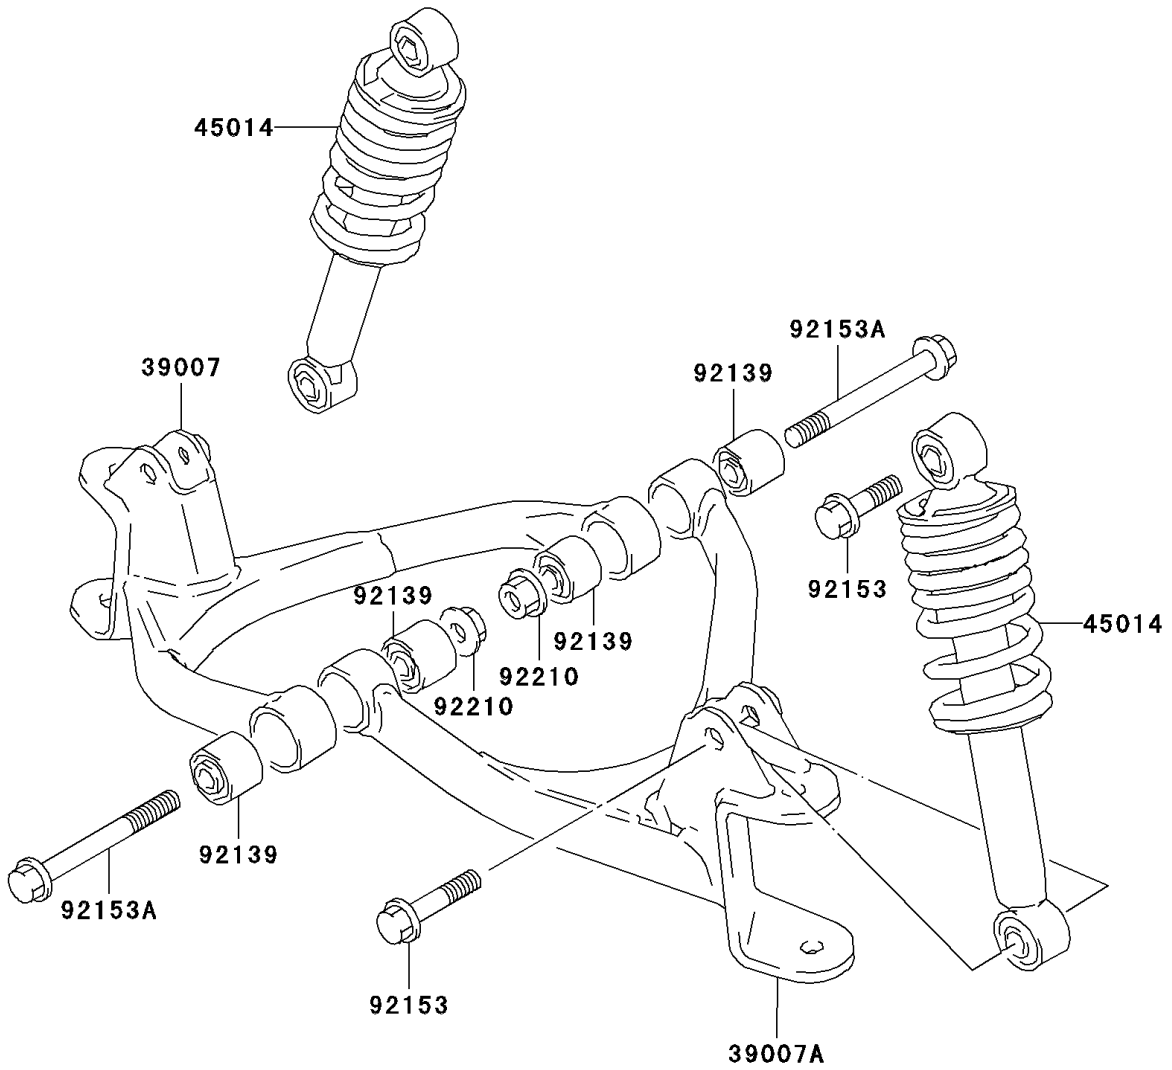

2005 KFX80 PARTS DIAGRAM

Front Suspension

F2152

2005 KFX80 PARTS LIST

Front Suspension

ITEM NAME	PART NUMBER	QUANTITY
ARM-SUSP,RH,BLACK (Ref # 39007)	39007-S005-503	1
ARM-SUSP,LH,BLACK (Ref # 39007A)	39007-S006-503	1
SHOCKABSORBER,L.GREEN (Ref # 45014)	45014-S010-535	2
BUSHING,SUSPENSION ARM (Ref # 92139)	92139-S014	4
BOLT,10X37 (Ref # 92153)	92153-S033	4
BOLT,SUSPENSION ARM (Ref # 92153A)	92153-S201	2
NUT,SUSPENSION ARM (Ref # 92210)	92210-S074	2