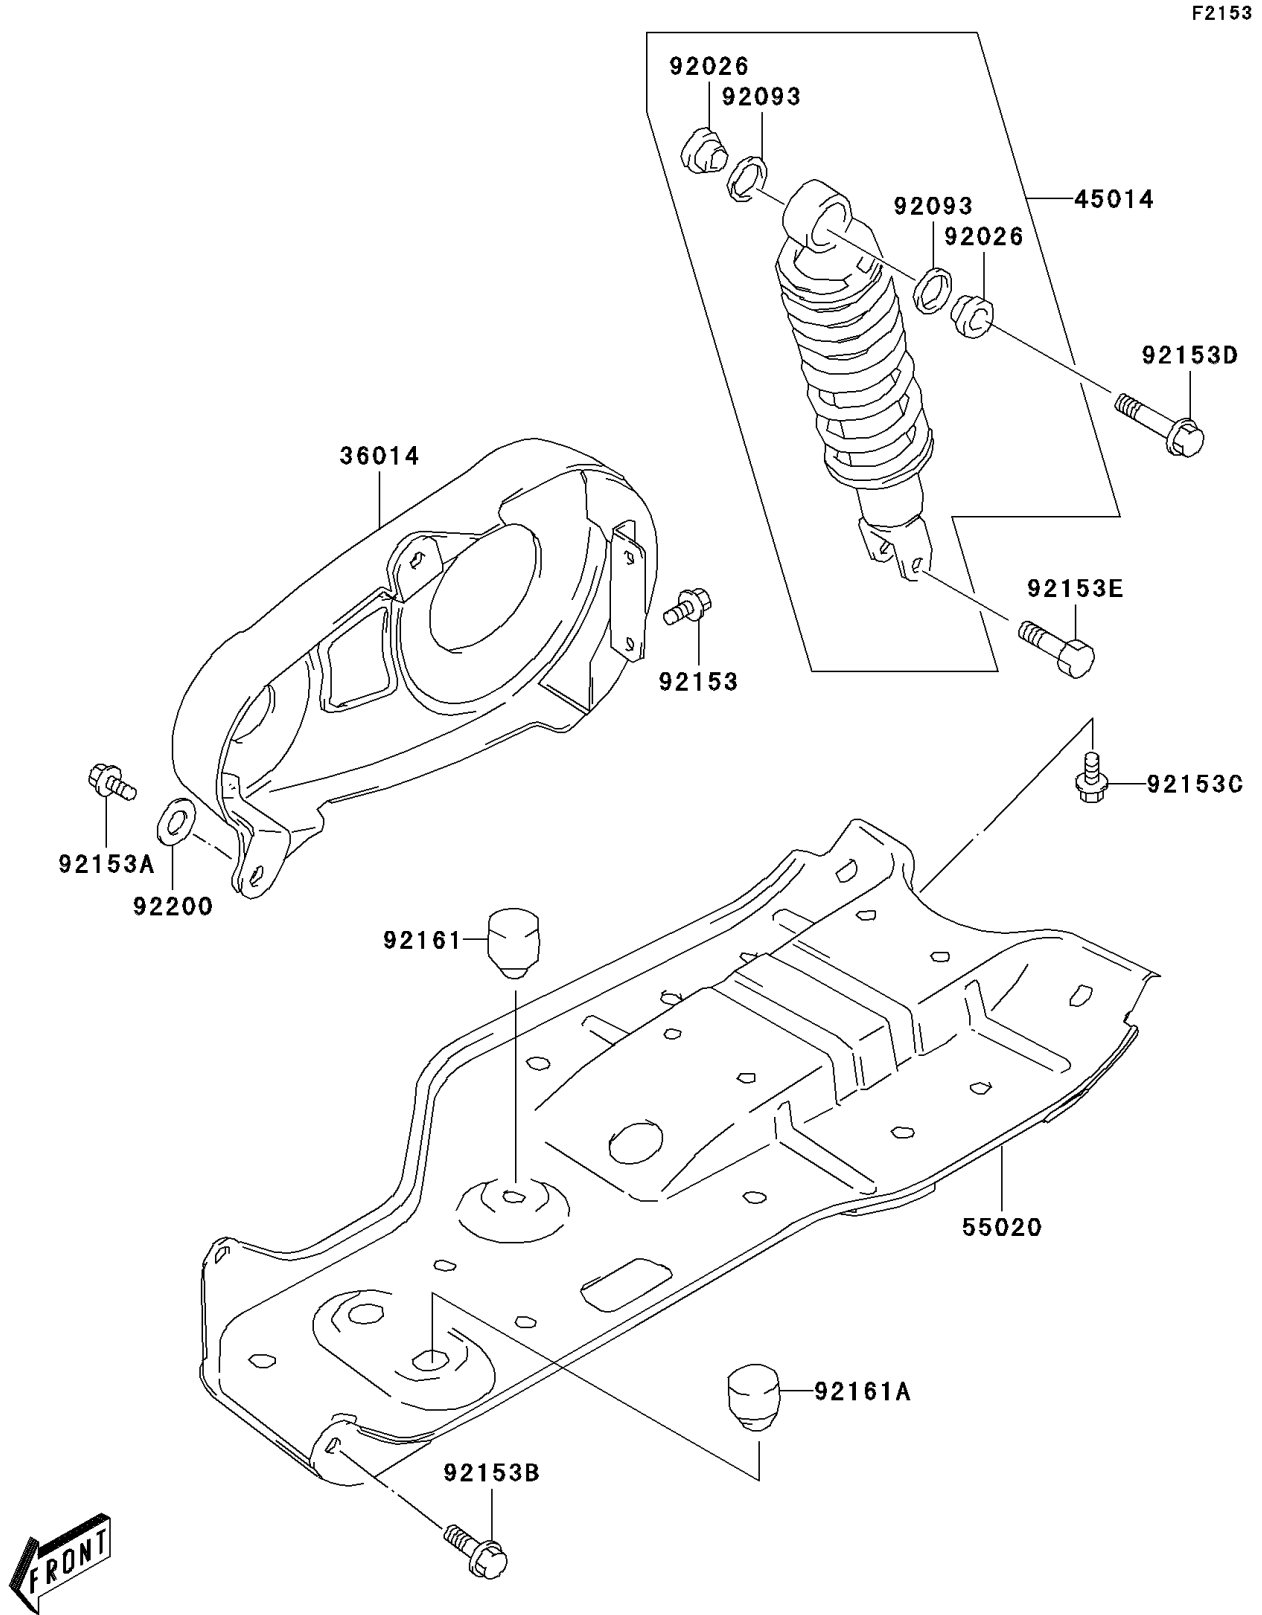

2004 KFX80 PARTS DIAGRAM

Rear Suspension

2004 KFX80 PARTS LIST

Rear Suspension

| ITEM NAME | PART NUMBER | QUANTITY |
|-------------------------------------|----------------|----------|
| CASE-CHAIN (Ref # 36014) | 36014-S005 | 1 |
| SHOCKABSORBER,L.GREEN (Ref # 45014) | 45014-S012-535 | 1 |
| GUARD,UNDER,BLACK (Ref # 55020) | 55020-S012-503 | 1 |
| SPACER (Ref # 92026) | 92026-S073 | 2 |
| SEAL (Ref # 92093) | 92093-S022 | 2 |
| BOLT (Ref # 92153) | 92153-S010 | 2 |
| BOLT (Ref # 92153A) | 92153-S012 | 2 |
| BOLT,UNDER GUARD,FR (Ref # 92153B) | 92153-S232 | 2 |
| BOLT,UNDER GUARD,RR (Ref # 92153C) | 92153-S233 | 4 |
| BOLT,REAR SHOCK (Ref # 92153D) | 92153-S234 | 1 |
| BOLT,REAR SHOCK (Ref # 92153E) | 92153-S235 | 1 |
| DAMPER (Ref # 92161) | 92161-S082 | 1 |
| DAMPER (Ref # 92161A) | 92161-S083 | 2 |
| WASHER,CHAIN CASE (Ref # 92200) | 92200-S120 | 2 |