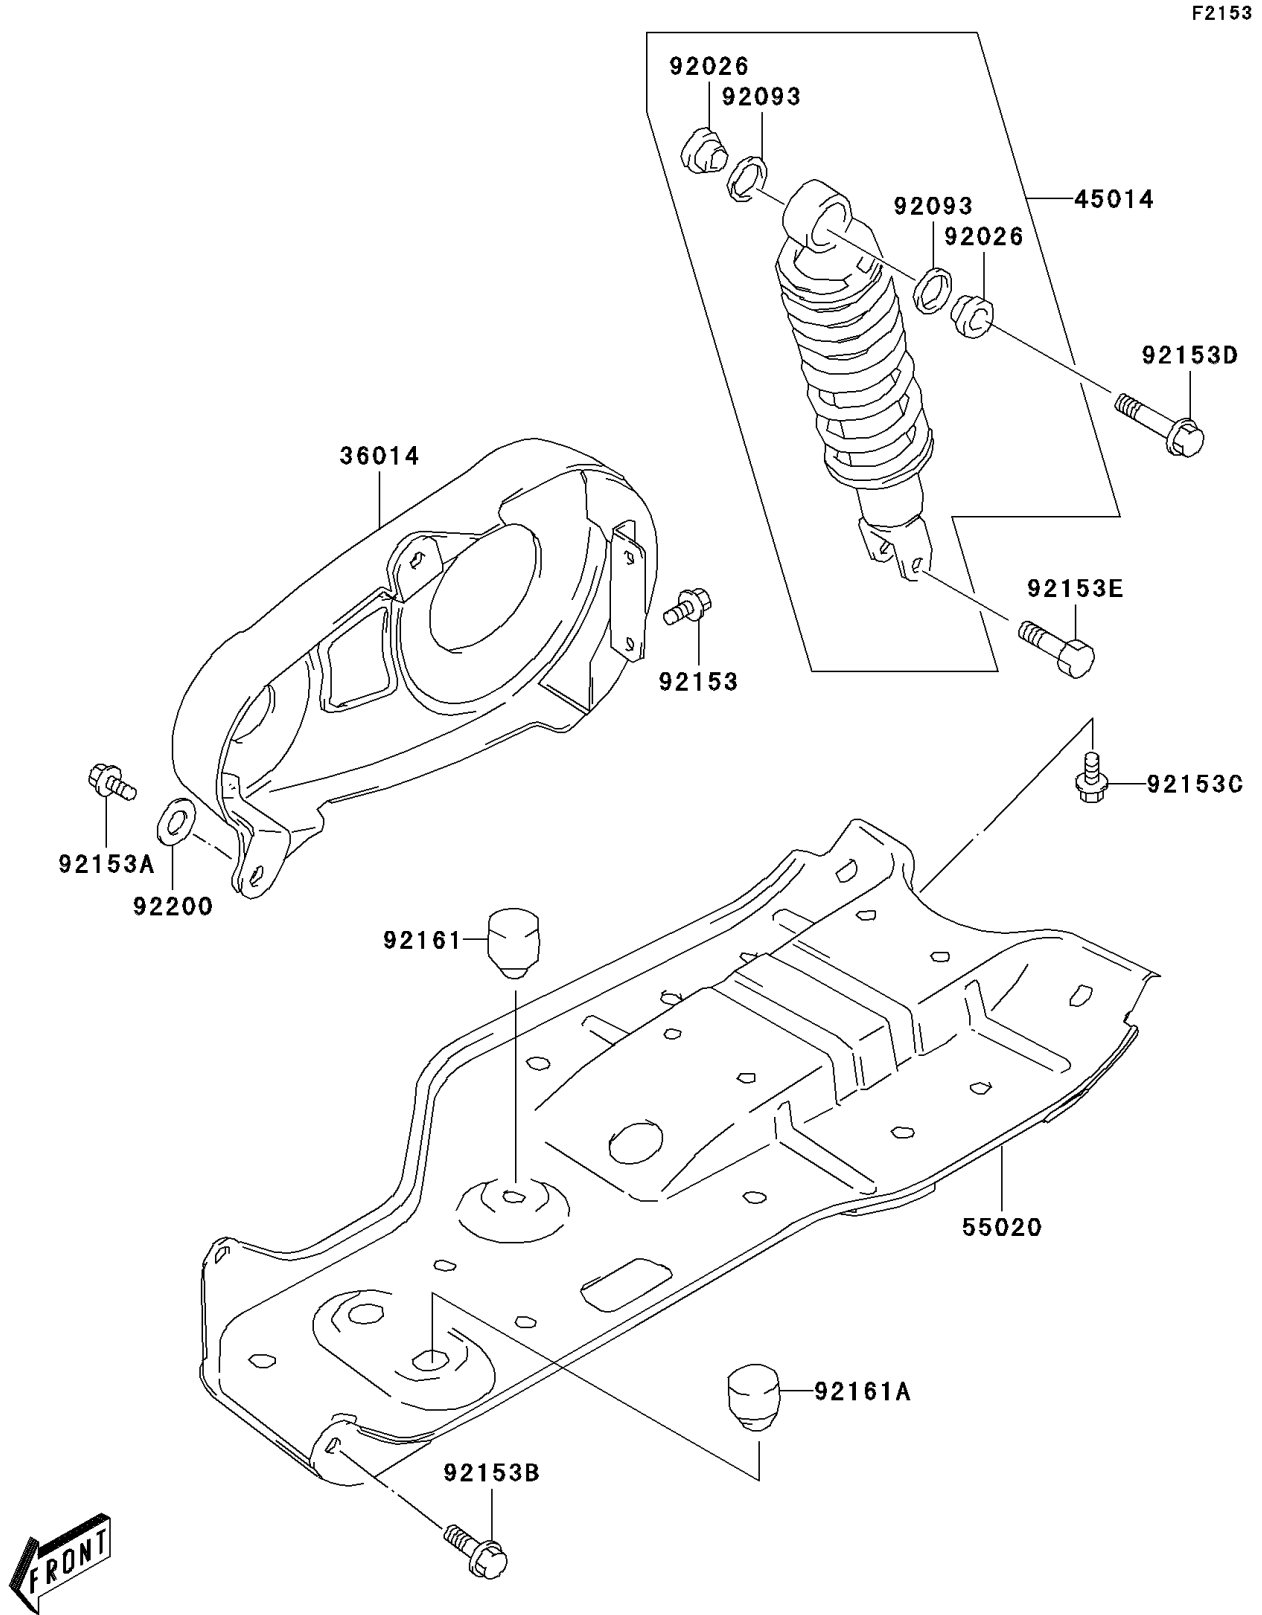

2005 KFX80 PARTS DIAGRAM

Rear Suspension

2005 KFX80 PARTS LIST

Rear Suspension

| ITEM NAME | PART NUMBER | QUANTITY |
|-------------------------------------|----------------|----------|
| CASE-CHAIN (Ref # 36014) | 36014-S005 | 1 |
| SHOCKABSORBER,L.GREEN (Ref # 45014) | 45014-S012-535 | 1 |
| GUARD,UNDER,BLACK (Ref # 55020) | 55020-S012-503 | 1 |
| SPACER (Ref # 92026) | 92026-S073 | 2 |
| SEAL (Ref # 92093) | 92093-S022 | 2 |
| BOLT (Ref # 92153) | 92153-S010 | 2 |
| BOLT (Ref # 92153A) | 92153-S012 | 2 |
| BOLT,UNDER GUARD,FR (Ref # 92153B) | 92153-S232 | 2 |
| BOLT,UNDER GUARD,RR (Ref # 92153C) | 92153-S233 | 4 |
| BOLT,REAR SHOCK (Ref # 92153D) | 92153-S234 | 1 |
| BOLT,REAR SHOCK (Ref # 92153E) | 92153-S235 | 1 |
| DAMPER (Ref # 92161) | 92161-S082 | 1 |
| DAMPER (Ref # 92161A) | 92161-S083 | 2 |
| WASHER,CHAIN CASE (Ref # 92200) | 92200-S120 | 2 |