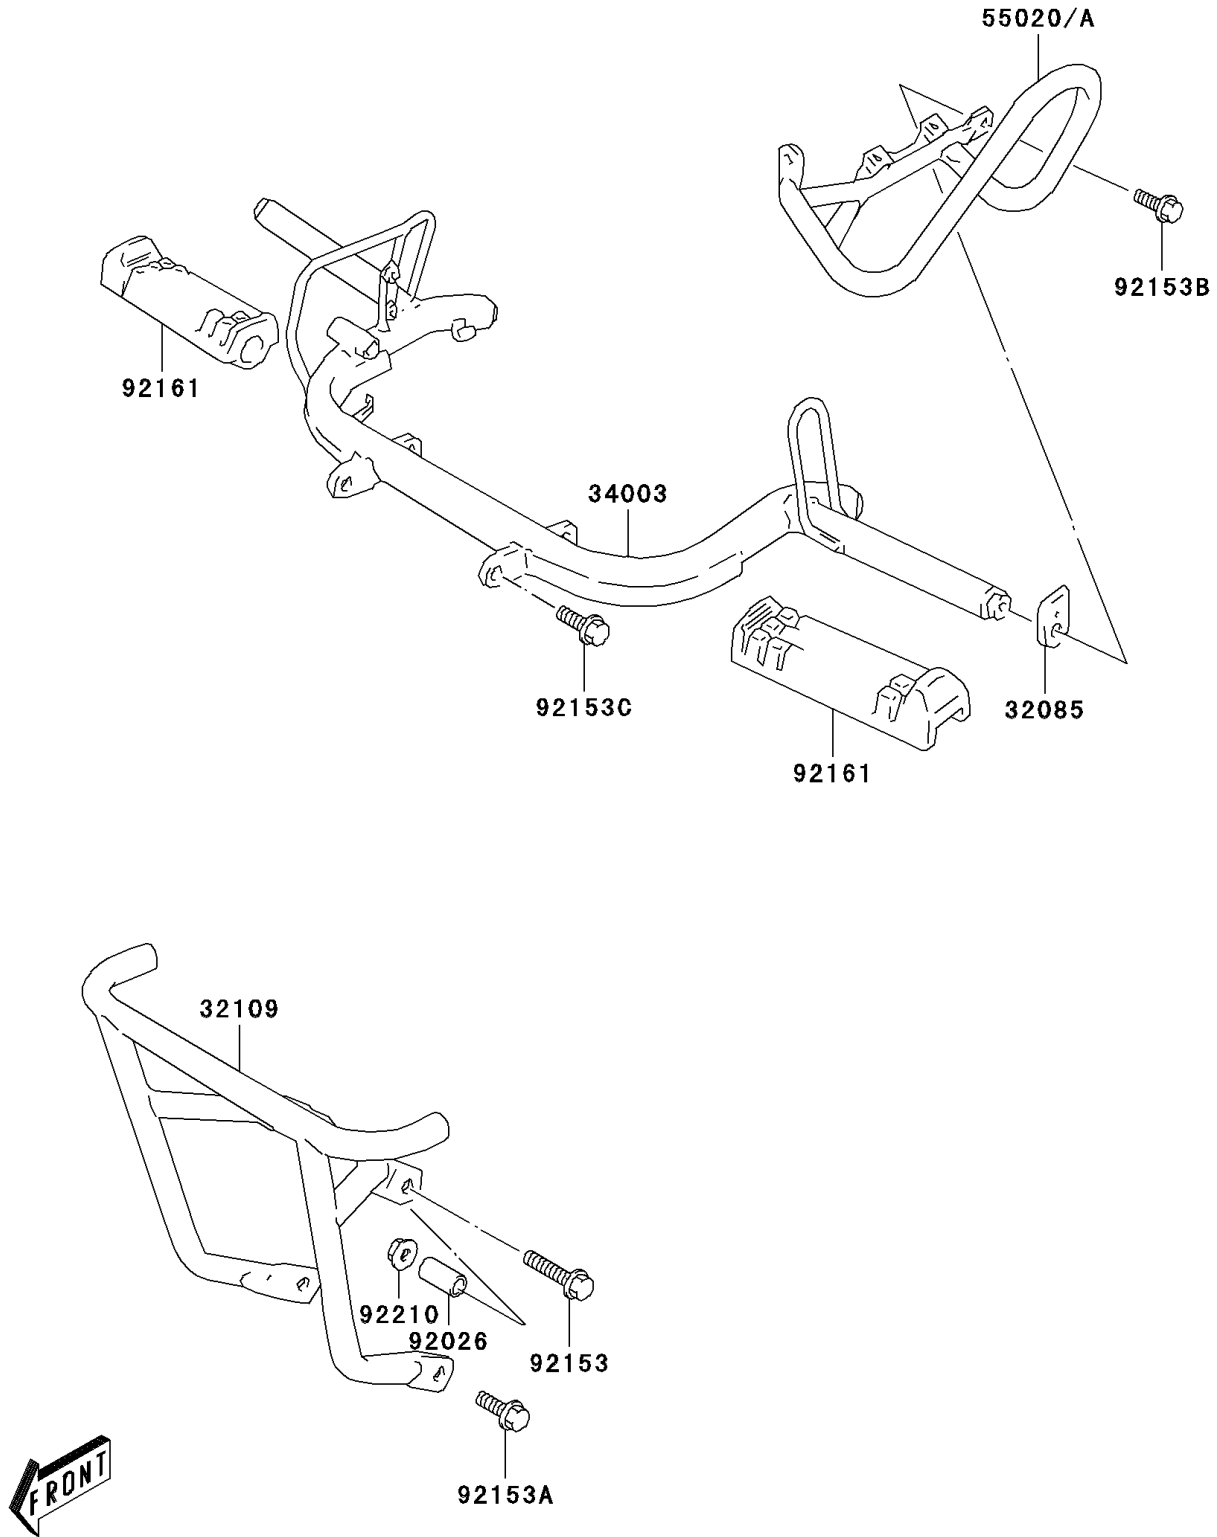

2004 KFX80 PARTS DIAGRAM

Footrests

F2160

2004 KFX80 PARTS LIST

Footrests

ITEM NAME	PART NUMBER	QUANTITY
STOPPER,FRONT FOOTREST (Ref # 32085)	32085-S008	2
GRIP-FRAME,BLACK (Ref # 32109)	32109-S004-503	1
HOLDER-STEP,BLACK (Ref # 34003)	34003-S003-503	1
GUARD,RH,BLACK (Ref # 55020)	55020-S010-503	1
GUARD,LH,BLACK (Ref # 55020A)	55020-S011-503	1
SPACER,FRONT GRIP (Ref # 92026)	92026-S071	2
BOLT (Ref # 92153)	92153-S070	2
BOLT (Ref # 92153A)	92153-S108	2
BOLT,BRUSH GUARD (Ref # 92153B)	92153-S220	4
BOLT,FRONT FOOTREST (Ref # 92153C)	92153-S221	4
DAMPER,FRONT FOOTREST (Ref # 92161)	92161-S084	2
NUT (Ref # 92210)	92210-S026	2