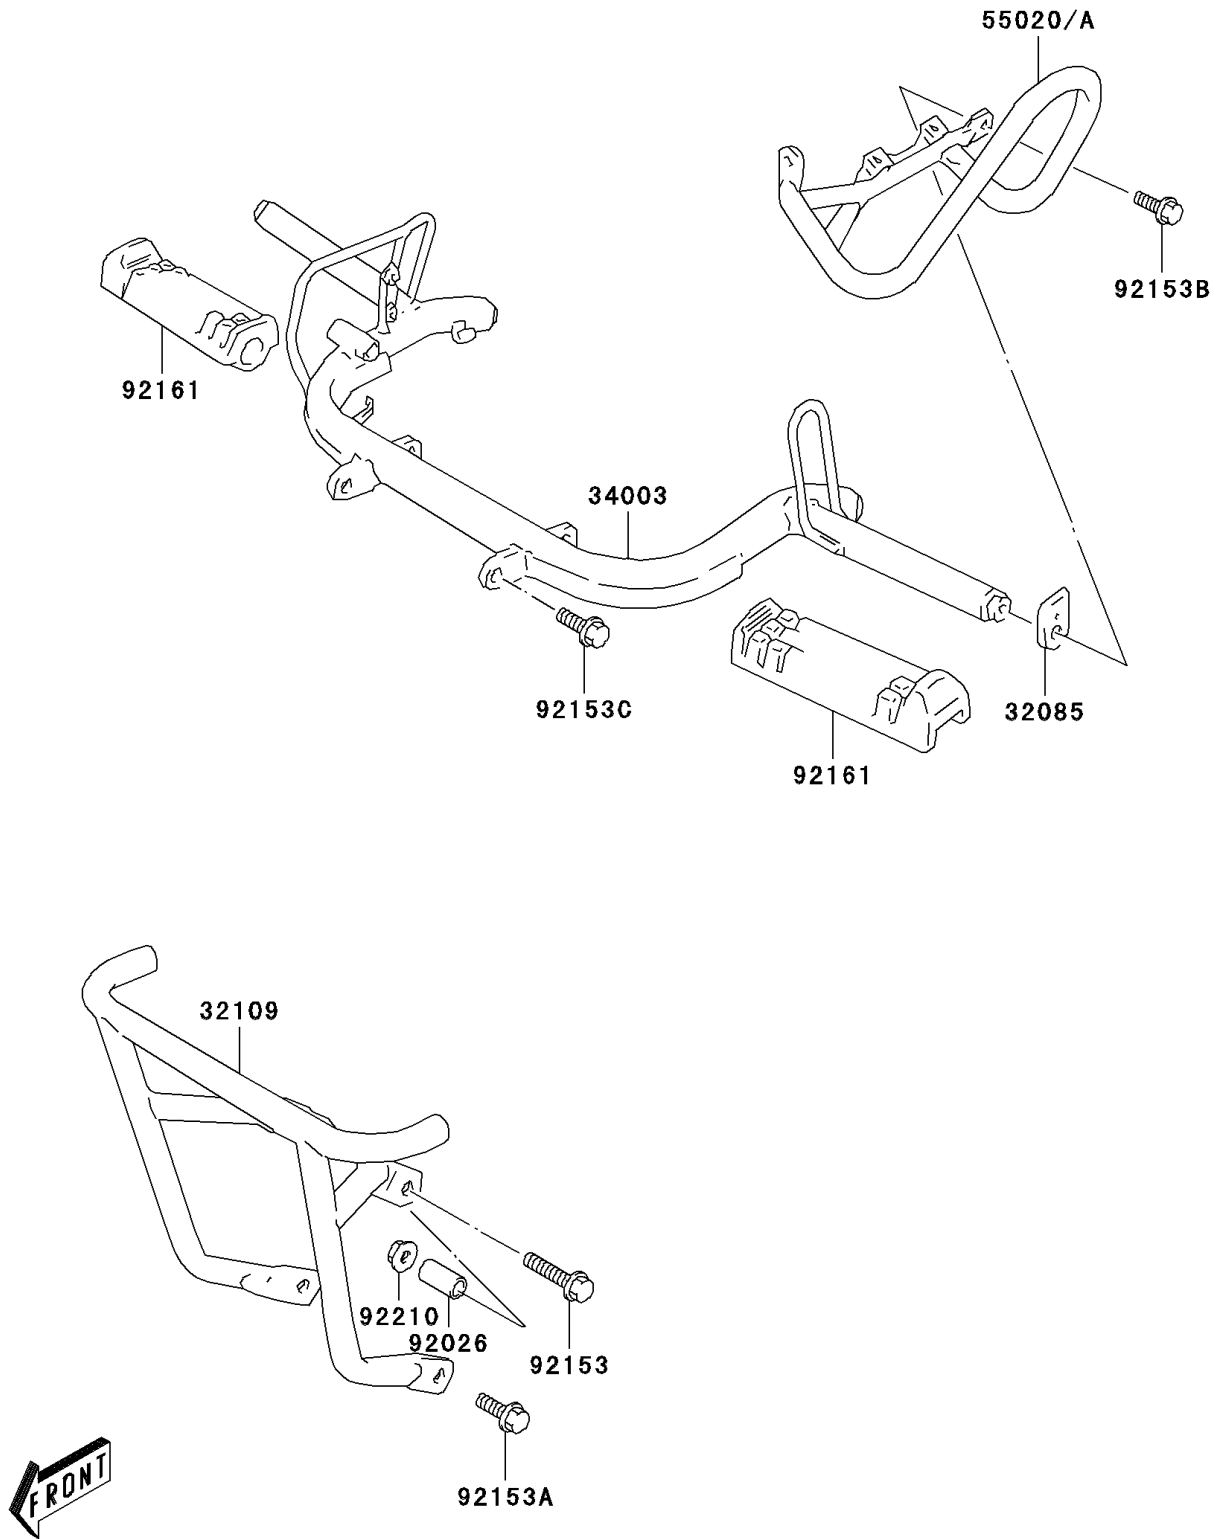

2005 KFX80 PARTS DIAGRAM

Footrests

F2160

2005 KFX80 PARTS LIST

Footrests

ITEM NAME	PART NUMBER	QUANTITY
STOPPER,FRONT FOOTREST (Ref # 32085)	32085-S008	2
GRIP-FRAME,BLACK (Ref # 32109)	32109-S004-503	1
HOLDER-STEP,BLACK (Ref # 34003)	34003-S003-503	1
GUARD,RH,BLACK (Ref # 55020)	55020-S010-503	1
GUARD,LH,BLACK (Ref # 55020A)	55020-S011-503	1
SPACER,FRONT GRIP (Ref # 92026)	92026-S071	2
BOLT (Ref # 92153)	92153-S070	2
BOLT (Ref # 92153A)	92153-S108	2
BOLT,BRUSH GUARD (Ref # 92153B)	92153-S220	4
BOLT,FRONT FOOTREST (Ref # 92153C)	92153-S221	4
DAMPER,FRONT FOOTREST (Ref # 92161)	92161-S084	2
NUT (Ref # 92210)	92210-S026	2