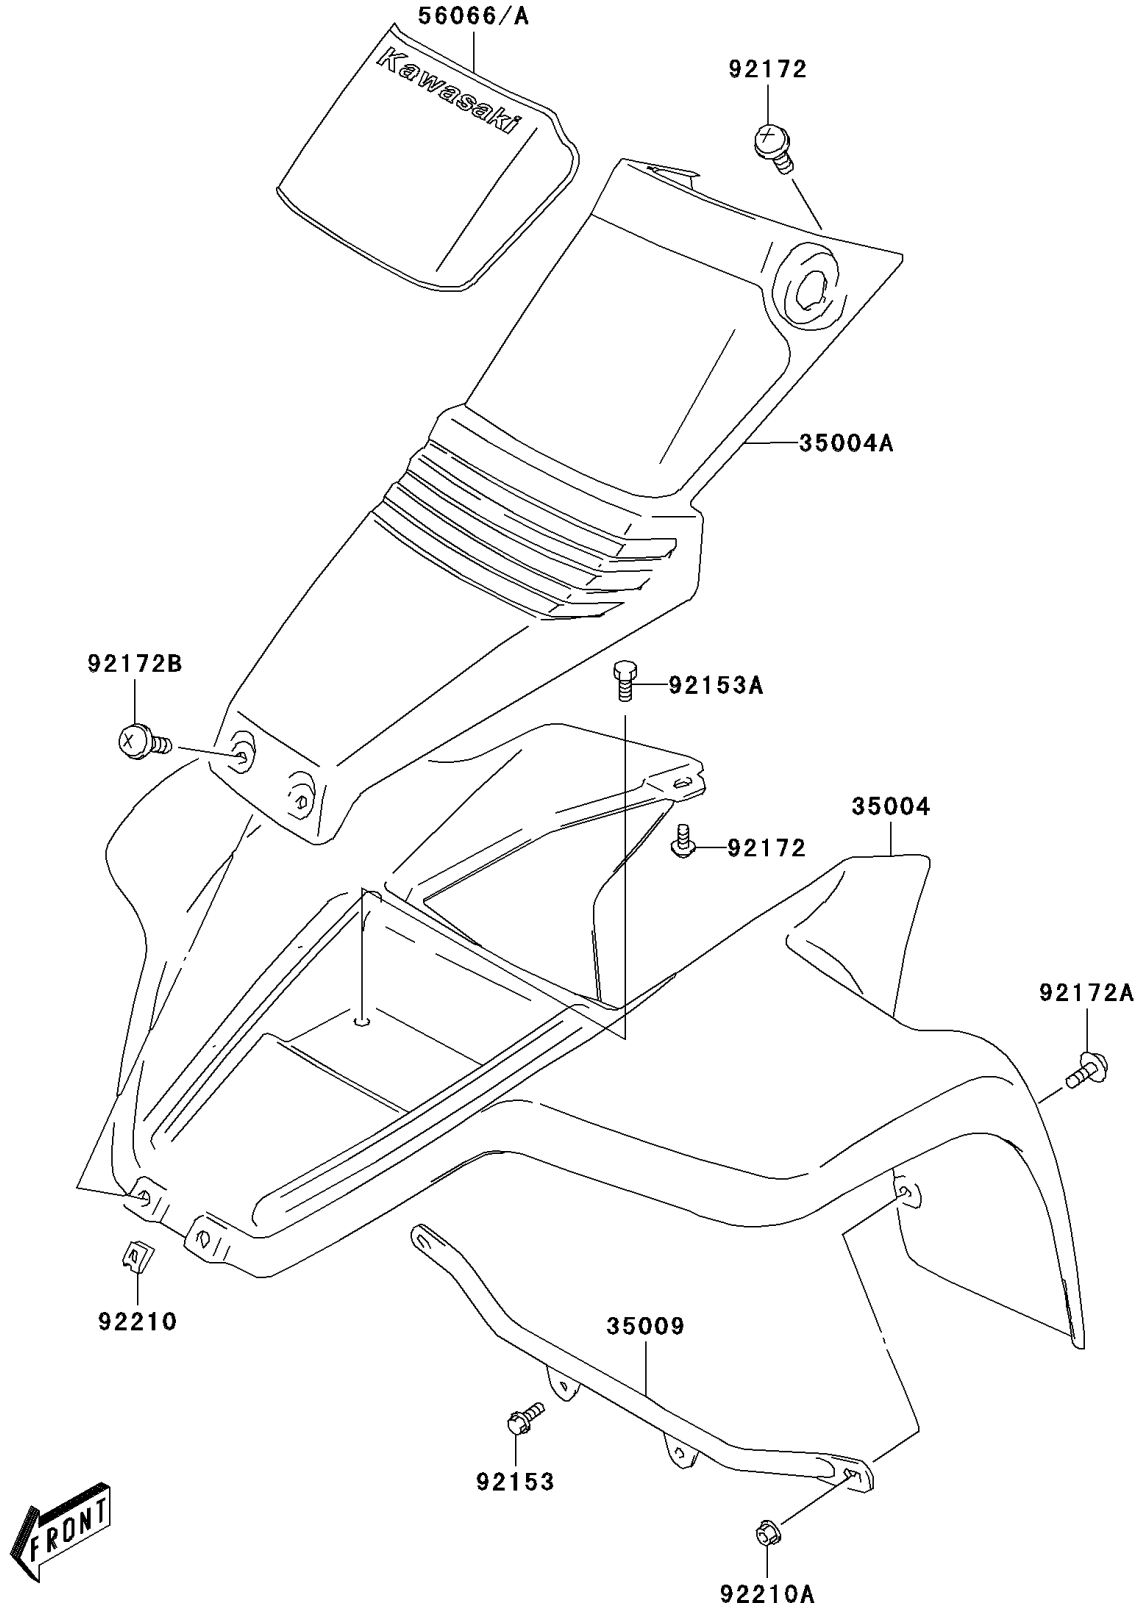

2003 KFX80 PARTS DIAGRAM

Front Fender(s)

F2171

2003 KFX80 PARTS LIST

Front Fender(s)

ITEM NAME	PART NUMBER	QUANTITY
FENDER-FRONT,L.GREEN (Ref # 35004)	35004-S008-535	1
FENDER-FRONT,BLACK (Ref # 35004A)	35004-S009-504	1
BRACE,FRONT FENDER,BLACK (Ref # 35009)	35009-S006-503	1
PATTERN,WHITE/BLACK (Ref # 56066)	56066-S005-558	1
BOLT (Ref # 92153)	92153-S011	2
BOLT,FRONT FENDER (Ref # 92153A)	92153-S225	2
SCREW,FRONT FENDER (Ref # 92172)	92172-S152	4
SCREW,FRONT FENDER (Ref # 92172A)	92172-S153	2
SCREW,CENTER COVER (Ref # 92172B)	92172-S154	2
NUT,FRONT FENDER (Ref # 92210)	92210-S043	2
NUT (Ref # 92210A)	92210-S066	2