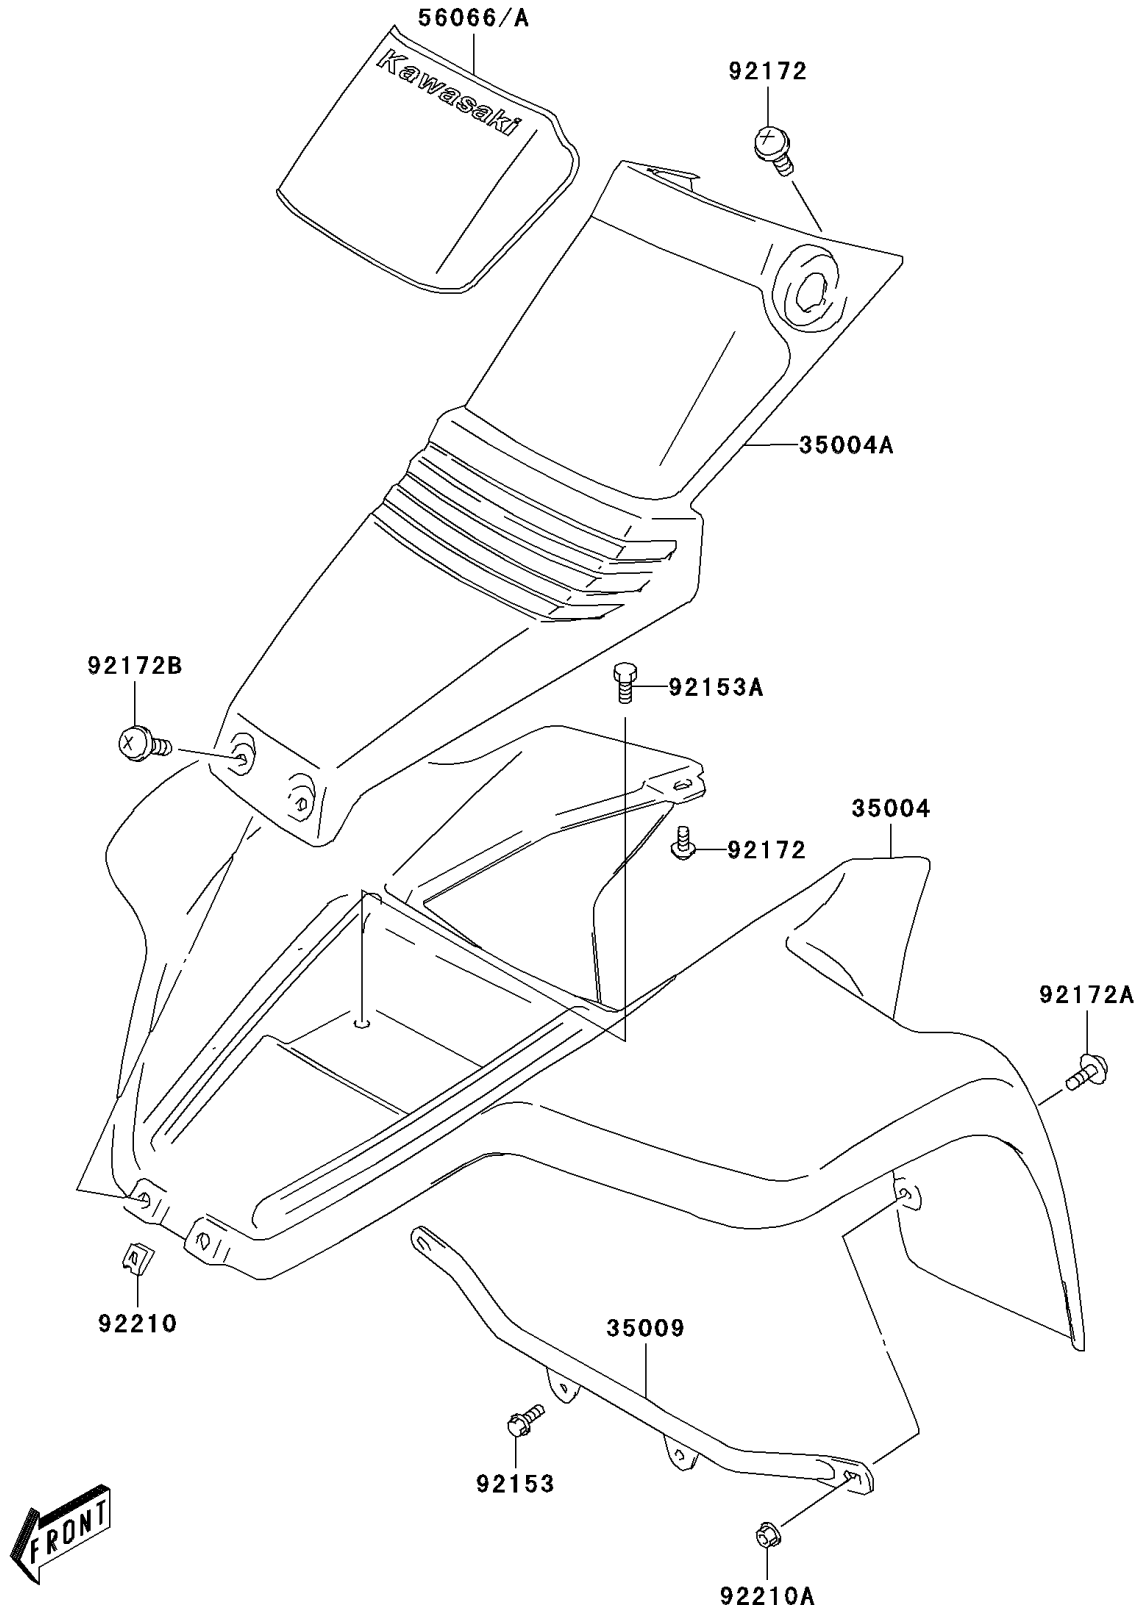

# 2004 KFX80 PARTS DIAGRAM

Front Fender(s)

F2171

## 2004 KFX80 PARTS LIST

### Front Fender(s)

ITEM NAME	PART NUMBER	QUANTITY
FENDER-FRONT,L.GREEN (Ref # 35004)	35004-S008-535	1
FENDER-FRONT,BLACK (Ref # 35004A)	35004-S009-504	1
BRACE,FRONT FENDER,BLACK (Ref # 35009)	35009-S006-503	1
PATTERN,WHITE/BLACK (Ref # 56066)	56066-S005-558	1
BOLT (Ref # 92153)	92153-S011	2
BOLT,FRONT FENDER (Ref # 92153A)	92153-S225	2
SCREW,FRONT FENDER (Ref # 92172)	92172-S152	4
SCREW,FRONT FENDER (Ref # 92172A)	92172-S153	2
SCREW,CENTER COVER (Ref # 92172B)	92172-S154	2
NUT,FRONT FENDER (Ref # 92210)	92210-S043	2
NUT (Ref # 92210A)	92210-S066	2