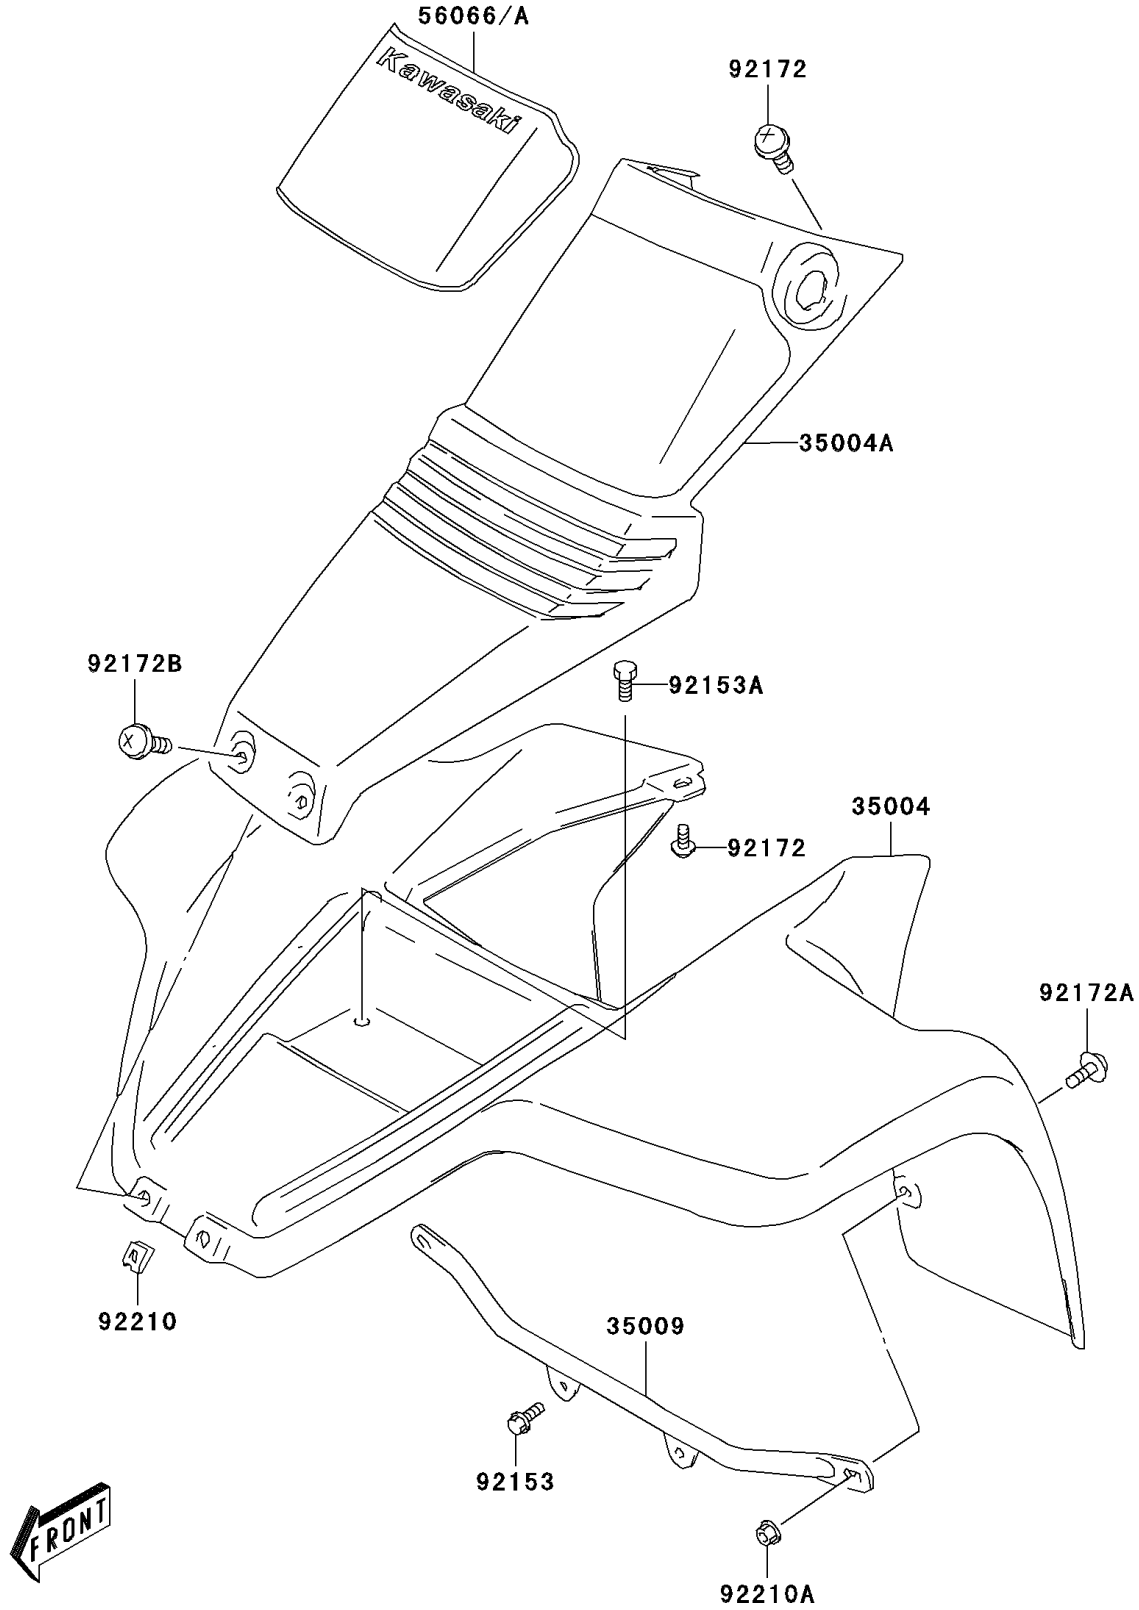

2005 KFX80 PARTS DIAGRAM

Front Fender(s)

F2171

2005 KFX80 PARTS LIST

Front Fender(s)

ITEM NAME	PART NUMBER	QUANTITY
FENDER-FRONT,L.GREEN (Ref # 35004)	35004-S008-535	1
FENDER-FRONT,BLACK (Ref # 35004A)	35004-S009-504	1
BRACE,FRONT FENDER,BLACK (Ref # 35009)	35009-S006-503	1
PATTERN,WHITE/BLACK (Ref # 56066A)	56066-S036-558	1
BOLT (Ref # 92153)	92153-S011	2
BOLT,FRONT FENDER (Ref # 92153A)	92153-S225	2
SCREW,FRONT FENDER (Ref # 92172)	92172-S152	4
SCREW,FRONT FENDER (Ref # 92172A)	92172-S153	2
SCREW,CENTER COVER (Ref # 92172B)	92172-S154	2
NUT,FRONT FENDER (Ref # 92210)	92210-S043	2
NUT (Ref # 92210A)	92210-S066	2